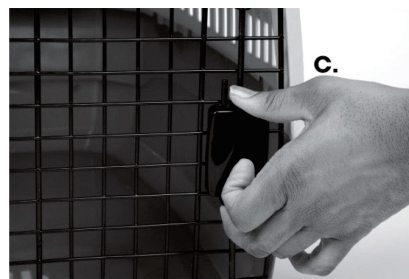

GENERAL ASSEMBLY INSTRUCTIONS

ALCOVE HARD SIDED PET CRATES

COMPONENTS:

⚠ CAUTION

- Do NOT sit, stand, or lean on crate.
- NOT intended for use by children.
- Do NOT store near excessive heat.
- If parts become broken or cracked, dispose of the item.
- Place Dog Carrier on a level surface.

1.

2.

3.

4.

5.

6.