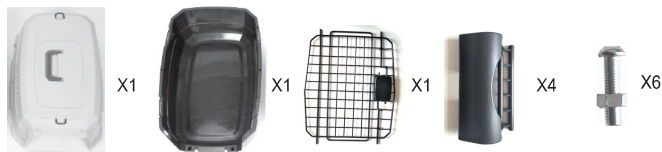

GENERAL ASSEMBLY INSTRUCTIONS

ALCOVE HARD SIDED PET CRATES

COMPONENTS:

A. Carrier top B. Carrier bottom C. Door D. Flip Latch E. Screws

⚠ CAUTION

- Do NOT sit, stand, or lean on crate.
- NOT intended for use by children.
- Do NOT store near excessive heat.
- If parts become broken or cracked, dispose of the item.
- Place Dog Carrier on a level surface.