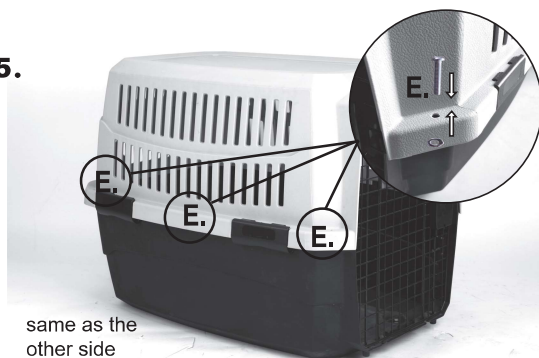

GENERAL ASSEMBLY INSTRUCTIONS

ALCOVE HARD SIDED PET CRATES

COMPONENTS:

A. Carrier top B. Carrier bottom C. Door D. Flip Latch E. Screws

⚠ CAUTION

- Do NOT sit, stand, or lean on crate.
- NOT intended for use by children.
- Do NOT store near excessive heat.
- If parts become broken or cracked, dispose of the item.
- Place Dog Carrier on a level surface.

1.

2.

3.

4.

5.

6.