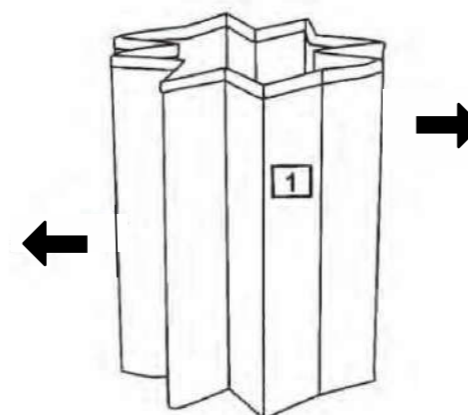

Additional Guidance

- Maximum user weight 80kg
- This product is compliant BS 5852

Panels

1 Base Box x 1

2 Lid x 1

3 Bottom Pad x 1

1

2