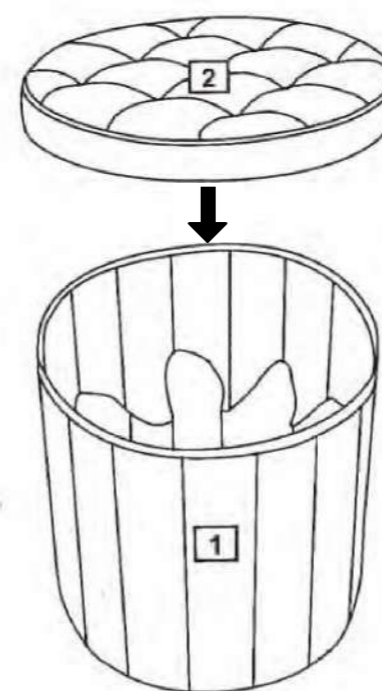

Additional Guidance

- Maximum user weight 80kg
- This product is compliant BS 5852

Panels

1 Base Box x 1

2 Lid x 1

3 Bottom Pad x 1

1

2

3

4

Assemble is complete