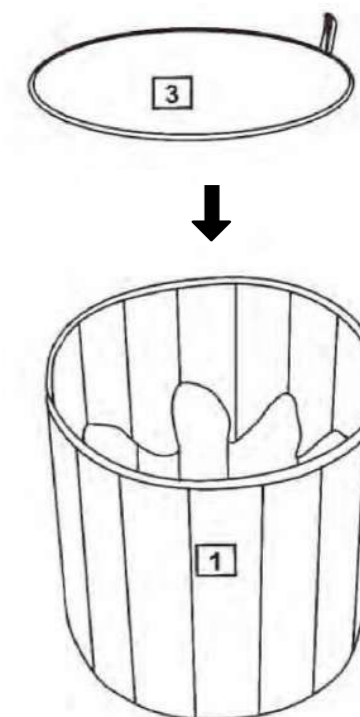

Additional Guidance

- Maximum user weight 80kg
- This product is compliant BS 5852

Panels

1 Base Box x 1

2 Lid x 1

3 Bottom Pad x 1

1

2