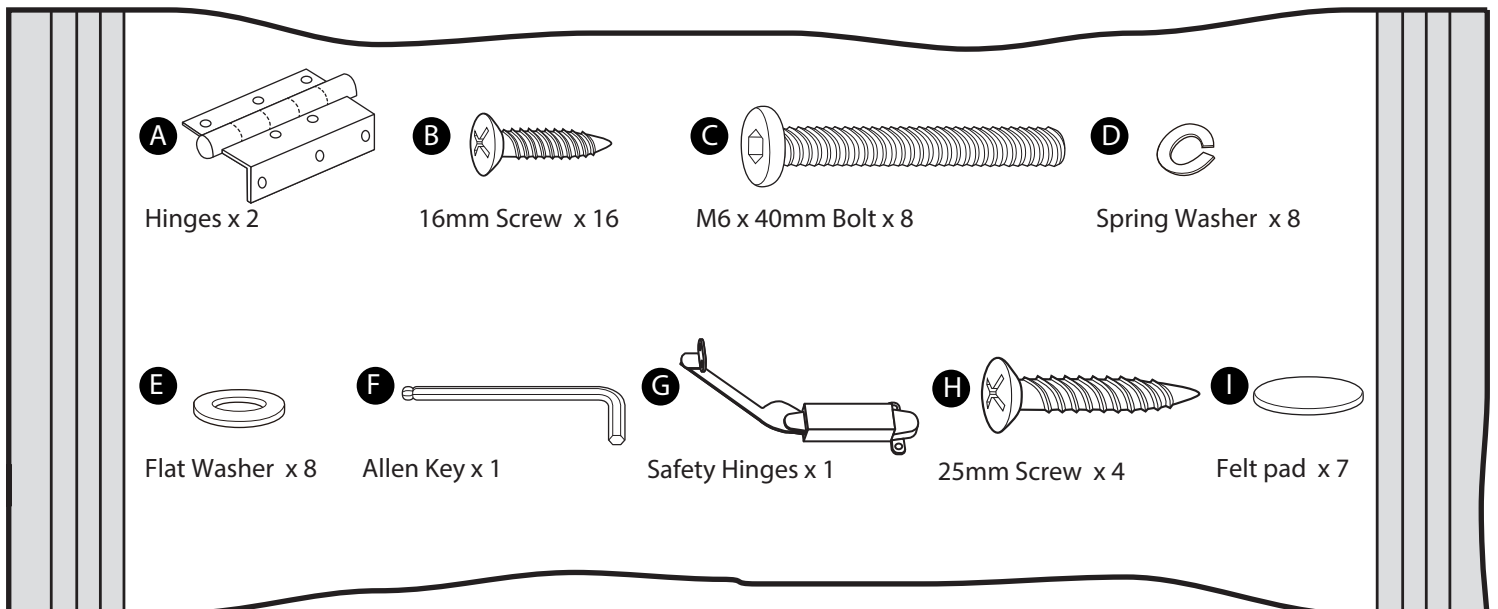

Additional Guidance

- Assemble all parts and bolts loosely during assembly, only once the product is complete should you fully tighten the bolts.
- Regularly check and ensure that all bolts and fittings are tightened properly.
- This product is compliant BS12520
- Maximum user weight 220kgs

Parts

Fittings (Shown to scale)

Bag 1

Tools required

Ruler/tape
measure

Phillips screwdriver
(small & medium)

1

2