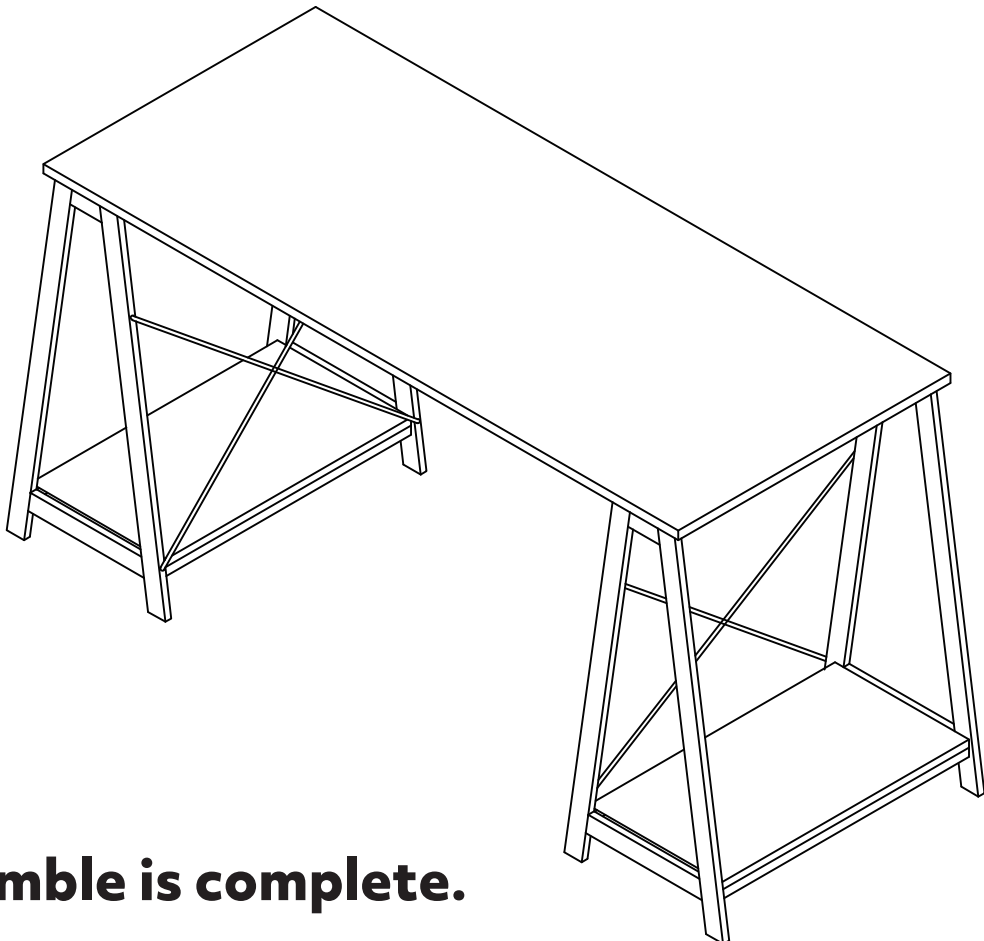

2

32mm Bolt x 5

60mm Bolt x 2

68mm Allen Key x 1

3

Assemble is complete.