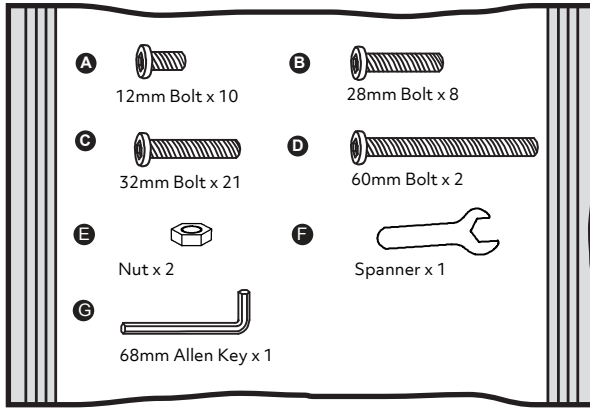

Fittings (Shown to scale)

Bag 1

A 
12mm Bolt x 10

B 
28mm Bolt x 8

C 
32mm Bolt x 21

D 
60mm Bolt x 2

E 
Nut x 2

F 
Spanner x 1

G 
68mm Allen Key x 1

Hardware

- 1** Table top
(140 X 60 CM)

- 2** Bottom board x 2
(54.5 X 29.5 CM)

- 3** Frame x 4
(33 X 73.5 CM)

- 4** Cross bar x 2
(55 X 2 CM)

- 5** Cross bar x 4
(55 X 1.8 CM)

- 6** Cross bar x 4
(102 X 2 CM)

- 7** Supporting bar x 4
(74 X Ø0.6 CM)

Tools required

Phillips screwdriver
(small & medium)

Ruler/tape
measure

Phillips screwdriver
(small & medium)

Eye protection
(when using a
hammer or glue)

Rubber hammer

1

2

32mm Bolt x 5

60mm Bolt x 2

68mm Allen Key x 1

3

Assemble is complete.