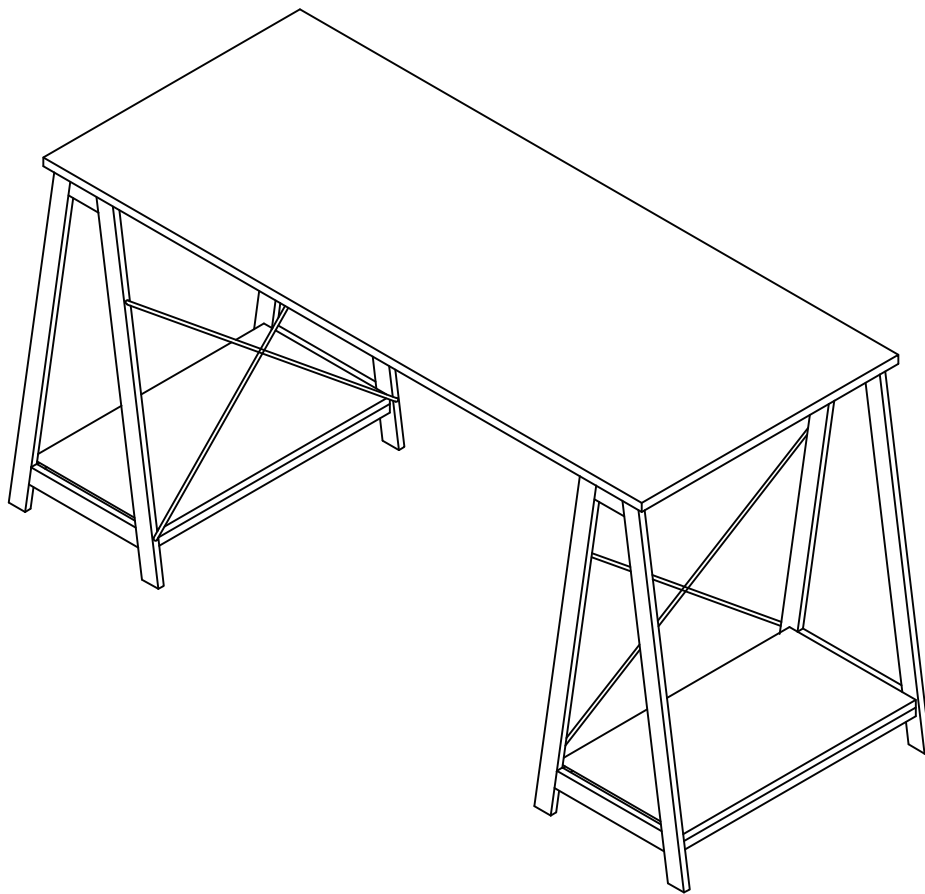

Large Trestle **habitat**

Table Desk

SpareParts

www.argos-support.co.uk

Help@ClickSpares.co.uk

0370 112 192 8

Customer Support

0345 640 2020