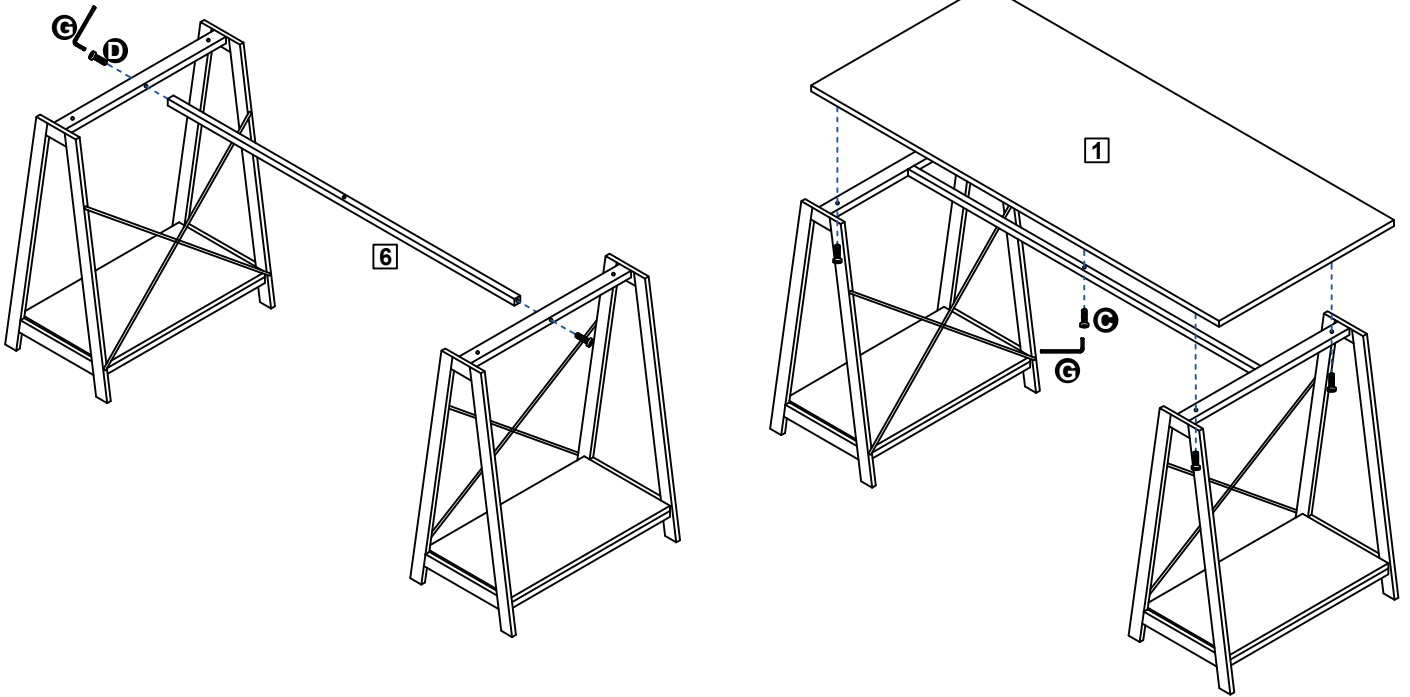

2

32mm Bolt x 5

60mm Bolt x 2

68mm Allen Key x 1