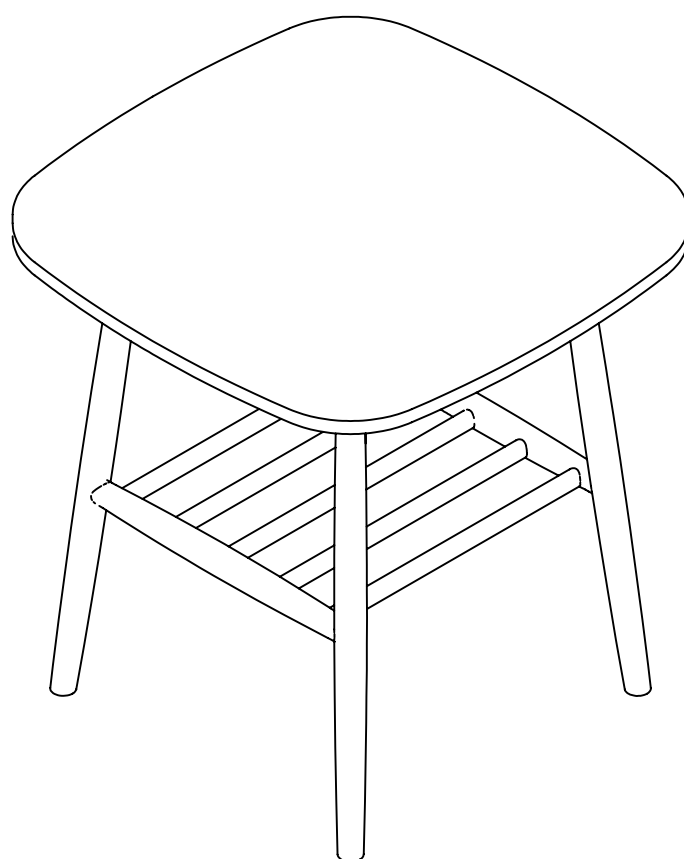

# Cornelia Corner Side Table

**Assembly Instructions** - Please keep for future reference

CORN-ST-SS19-A

## Dimensions

Length - 43cm

Width - 43cm

Height - 45cm

**Important** – Please read these instructions before assembly

If you need help or have damaged or missing parts, email:  
[customerservices@habitat.co.uk](mailto:customerservices@habitat.co.uk) or call: 0344 499 4686