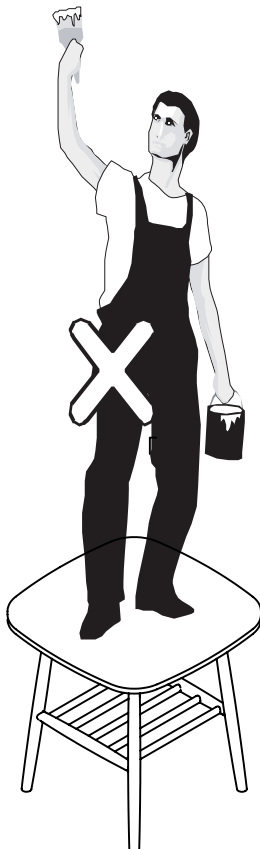

Safety and Care Advice

General care and maintenance

Take care when moving furniture - dragging pieces across the floor will damage the joints.

Avoid exposing your furniture to direct and prolonged periods of sunlight and heat sources as fading and cracking may occur.

Take care to prevent sharp objects e.g. toys, buckles and heels from coming into contact with your furniture, and avoid contact with chemicals e.g. cosmetics or hairs products which may permanently mark the surface.

Cleaning and care for wooden frame

Dust regularly with a clean dry cloth. Wipe up any spills immediately with a damp cloth and then dry the surface with a clean dry duster. Repeat this procedure for periodic cleaning.

The use of furniture polish or spray is not necessary or recommended.

General information

If for any reason you should have problems with your Habitat product, please contact the store from which you purchased it.

Please retain your receipt as proof of purchase.

If you have any comments or suggestions regarding this product, assembly instructions or service

received, please contact the store or Habitat Head Office via its web site: www.habitat.co.uk or write directly to: Habitat Retail Ltd. 489-499 Avebury Boulevard, Milton Keynes MK9 2NW

Please Note!

If necessary the table can be adjusted for levelling up to uneven floors by extra felt pads.