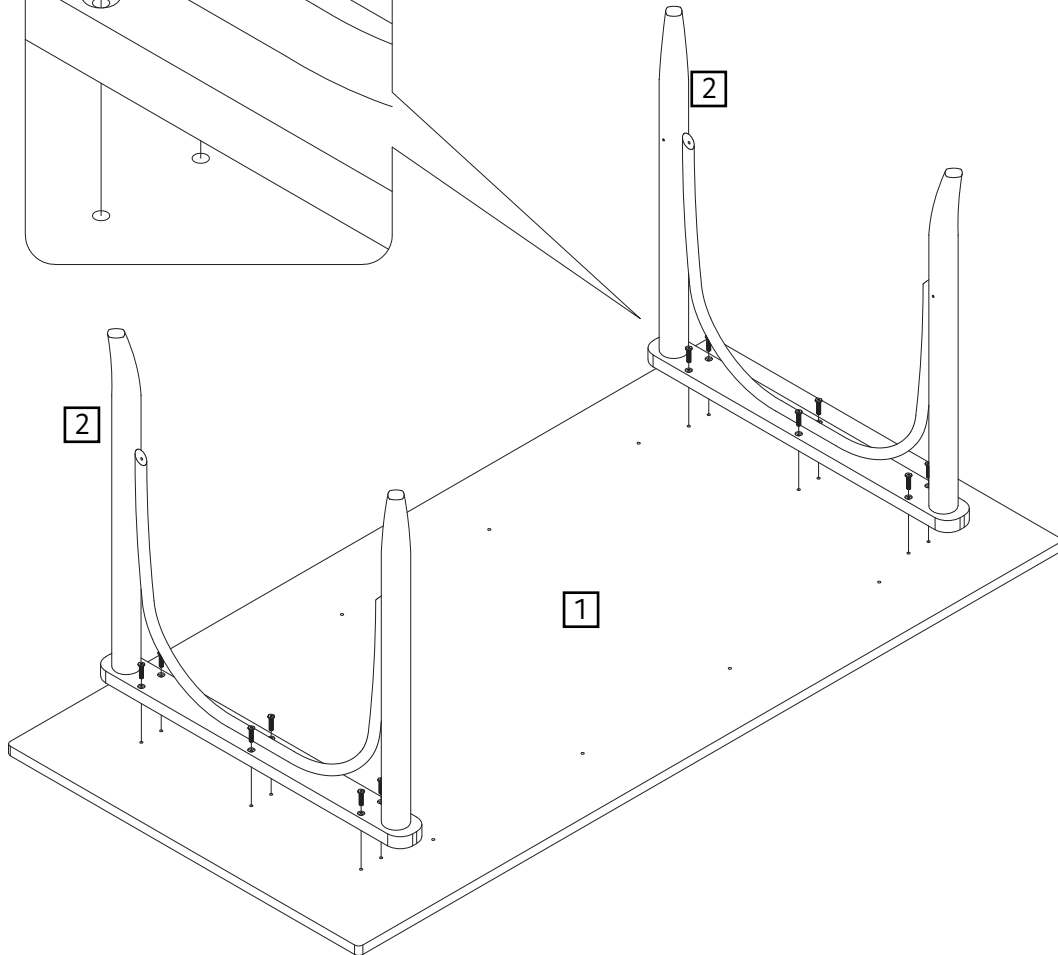

- Maximum loading weight 100kg

- This product is compliant EN12521

Fittings (Shown to scale)

Bag 1

Panels

1 Top Panel x1
(1700 x 850mm)

2 Side Leg frame x2
(740x 720mm)

3 Support frame x2
(1270x 490mm)

1

2

3

4

Assembly is complete.