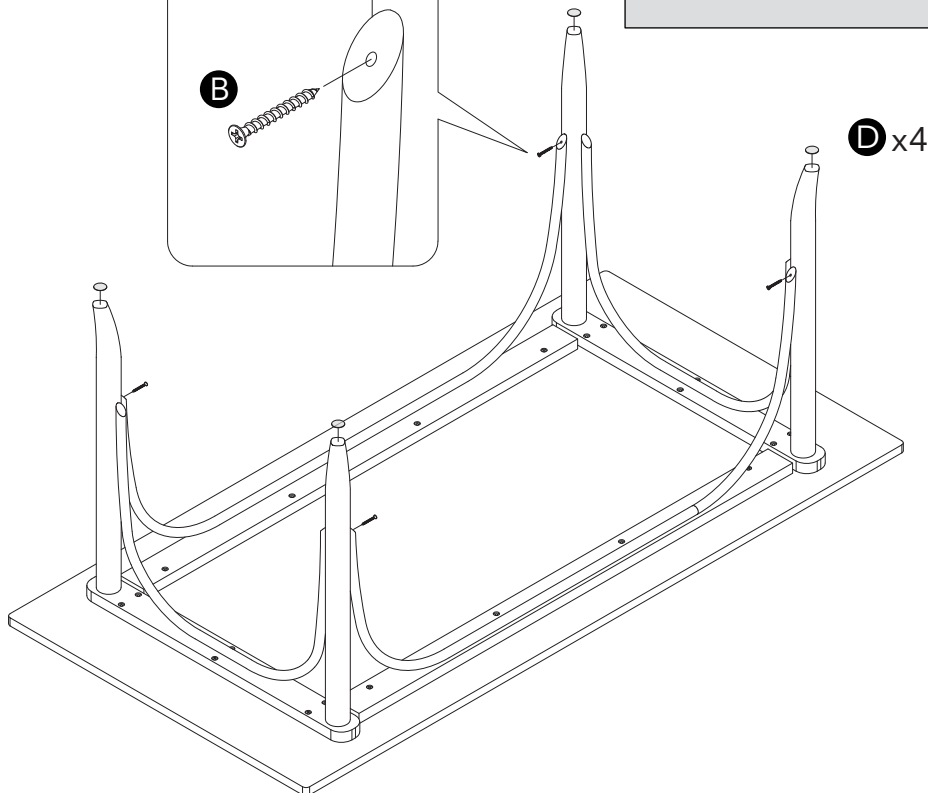

- Maximum loading weight 100kg

- This product is compliant EN12521

Fittings (Shown to scale)

Bag 1

Panels

1 Top Panel x1
(1700 x 850mm)

2 Side Leg frame x2
(740x 720mm)

3 Support frame x2
(1270x 490mm)

1

2

3

4

Assembly is complete.