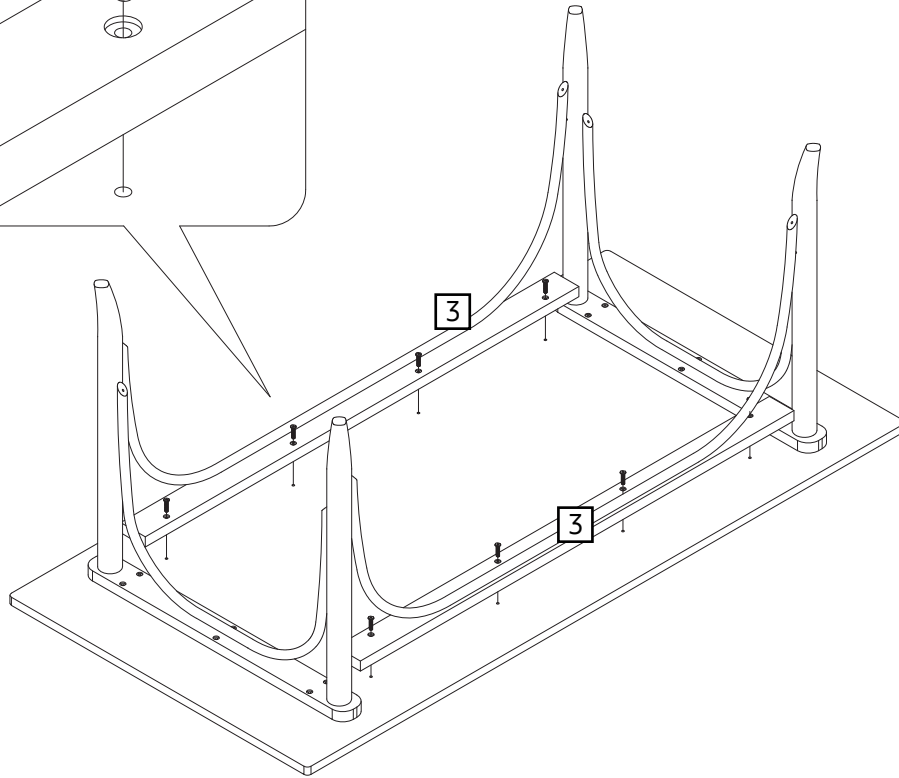

- Maximum loading weight 100kg

- This product is compliant EN12521

Fittings (Shown to scale)

Bag 1

Panels

1 Top Panel x1
(1700 x 850mm)

2 Side Leg frame x2
(740x 720mm)

3 Support frame x2
(1270x 490mm)

1

2

3

4

Assembly is complete.