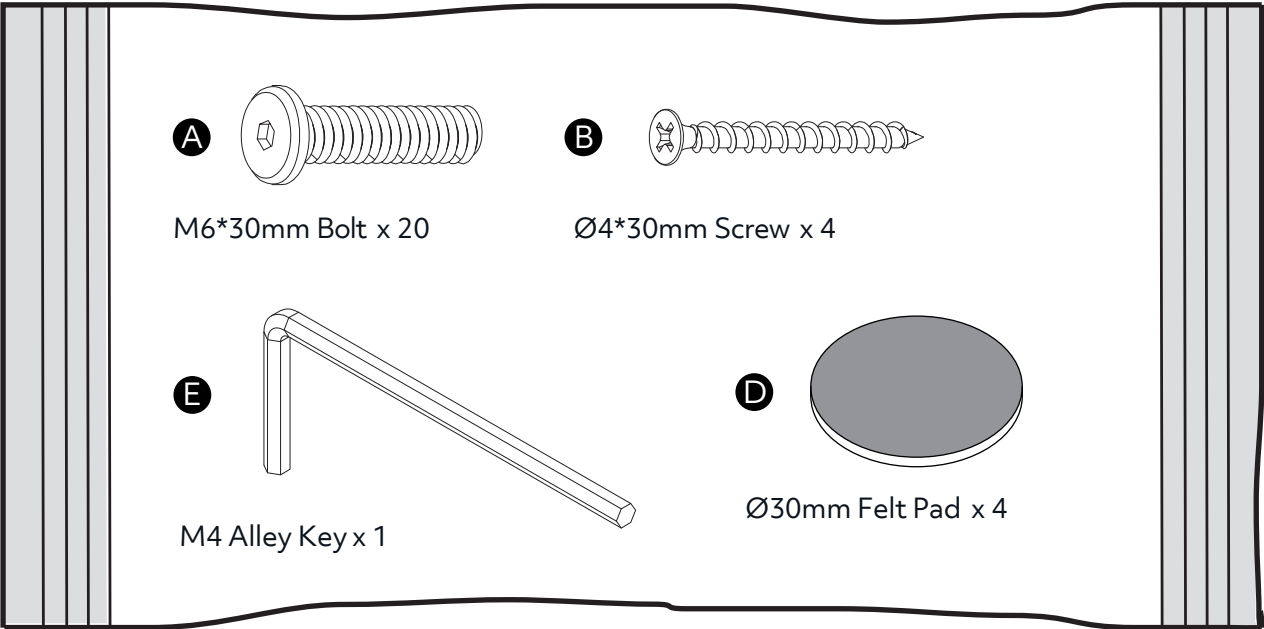

- Maximum loading weight 100kg

- This product is compliant EN12521

Fittings (Shown to scale)

Bag 1

Panels

1 Top Panel x1
(1700 x 850mm)

2 Side Leg frame x2
(740x 720mm)

3 Support frame x2
(1270x 490mm)