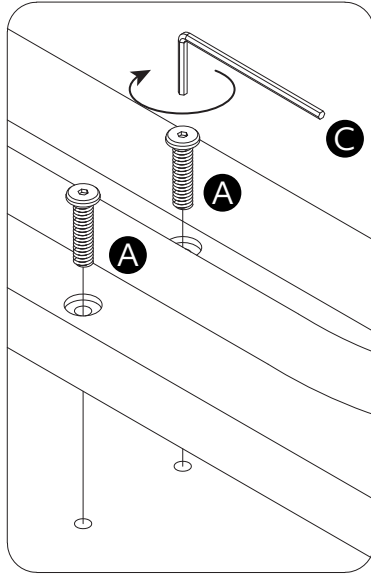

- Maximum loading weight 100kg

- This product is compliant EN12521

Fittings (Shown to scale)

Bag 1

Panels

1 Top Panel x1
(1700 x 850mm)

2 Side Leg frame x2
(740x 720mm)

3 Support frame x2
(1270x 490mm)

1

2

3

4

Assembly is complete.