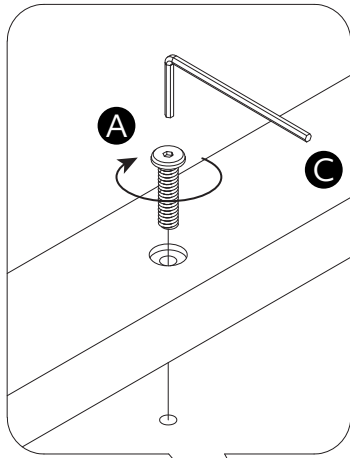

- Maximum loading weight 100kg

- This product is compliant EN12521

Fittings (Shown to scale)

Bag 1

Panels

1 Top Panel x1
(1700 x 850mm)

2 Side Leg frame x2
(740x 720mm)

3 Support frame x2
(1270x 490mm)

1

2

3

4

Assembly is complete.