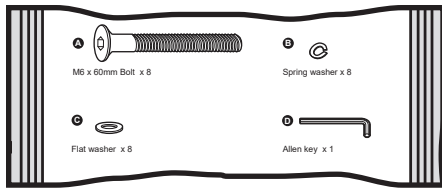

Parts

1 Table top

Pt. No

Pt. No

2 Legs x4

Fittings (Shown to scale)

Bag 1

A M6 x 60mm Bolt x 8

B Spring washer x 8

C Flat washer x 8

D Allen key x 1

Tools required

Ruler/tape
measure

Flathead screwdriver

1

2