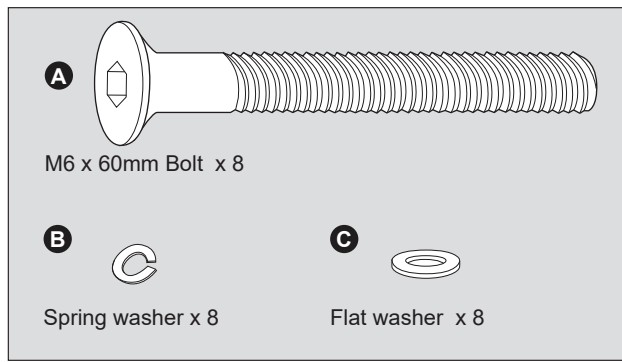

Parts

1 Table top

Pt. No

Pt. No

2 Legs x4

Fittings (Shown to scale)

Bag 1

A M6 x 60mm Bolt x 8

B Spring washer x 8

C Flat washer x 8

D Allen key x 1

Tools required

Ruler/tape
measure

Flathead screwdriver

1

2