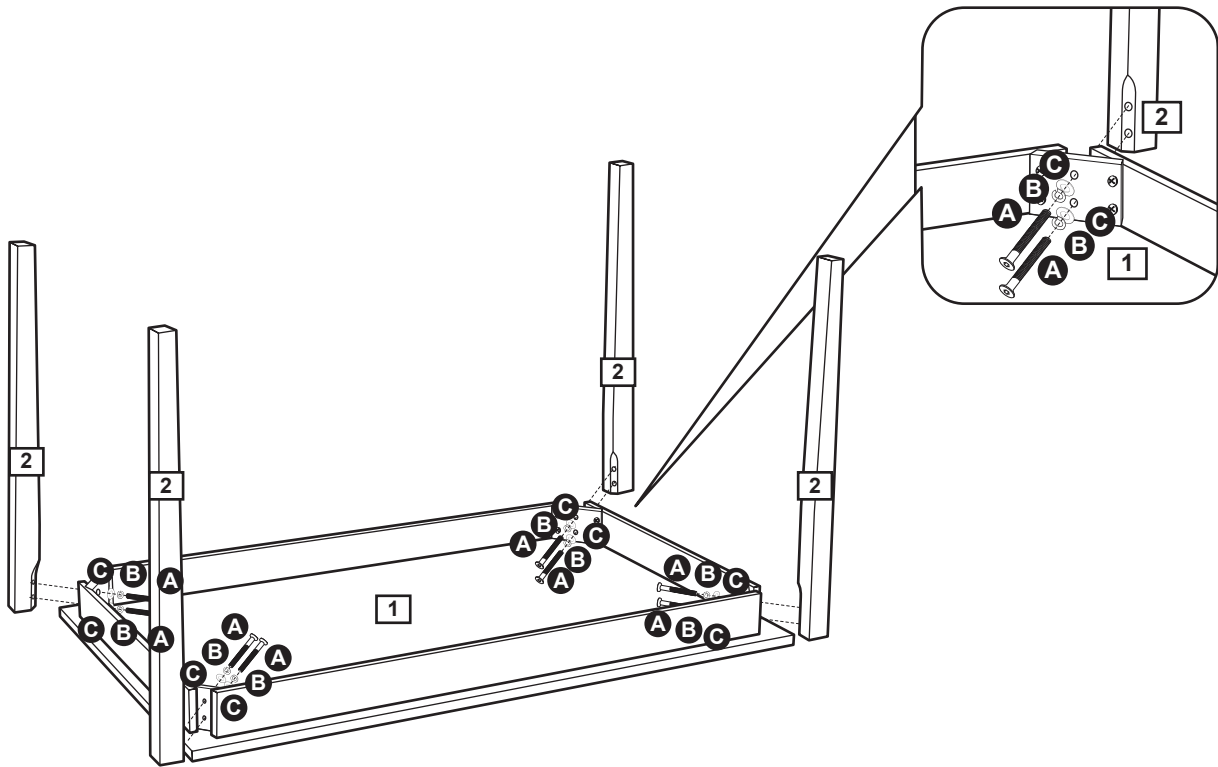

Parts

1 Table top

Pt. No

Pt. No

2 Legs x4

Fittings (Shown to scale)

Bag 1

A M6 x 60mm Bolt x 8

B Spring washer x 8

C Flat washer x 8

D Allen key x 1

Tools required

Ruler/tape
measure

Flathead screwdriver

1

2