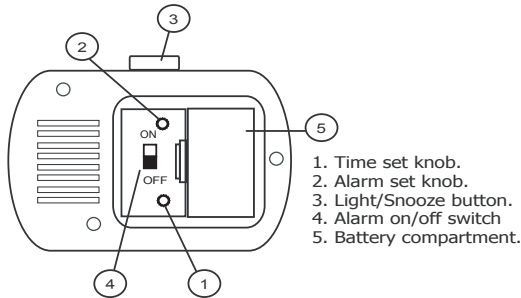

acctim  
**ANALOGUE BELL ALARM CLOCK SERIES**

Thank you for your purchase of this quality clock

**GB**

**TO INSTALL/REPLACE BATTERY**

Remove the battery compartment cover and insert battery observing the polarity markings inside the compartment. Replace the cover.

**TO SET THE TIME**

Turn the 'Time set knob' in the direction of the arrow to set the hour and minute hands to the correct time.

**TO SET THE ALARM**

Turn the 'Alarm set knob' in the direction of the arrow to the desired wake up time.