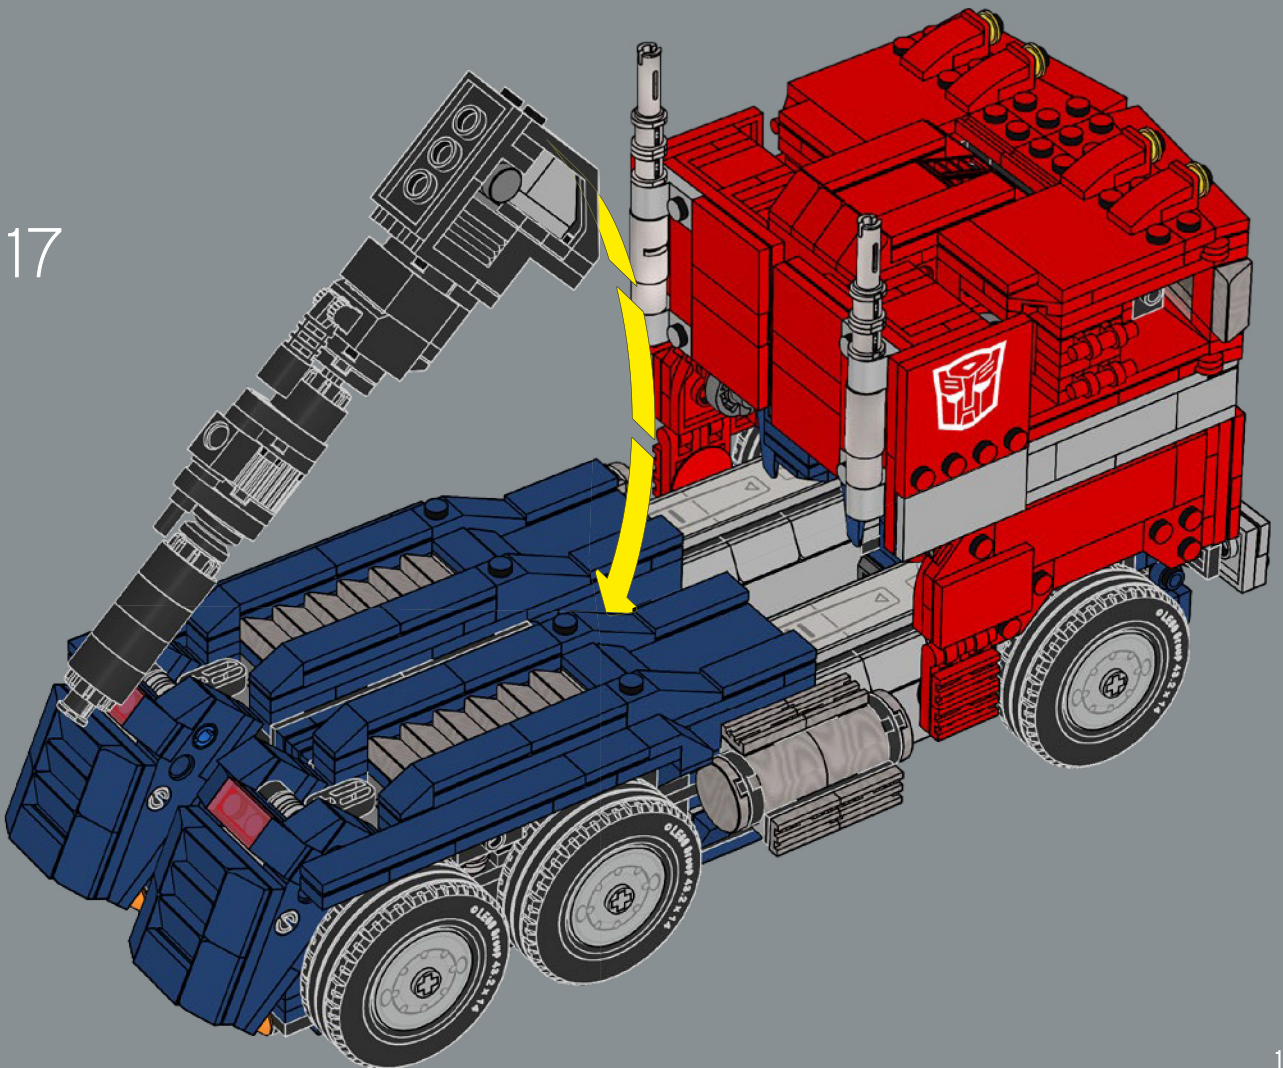

10

11

12

13

14

16

17

Optimus Prime's blaster is the only accessory in this LEGO® set that was included in the original toy, so it is also incorporated into the vehicle mode.