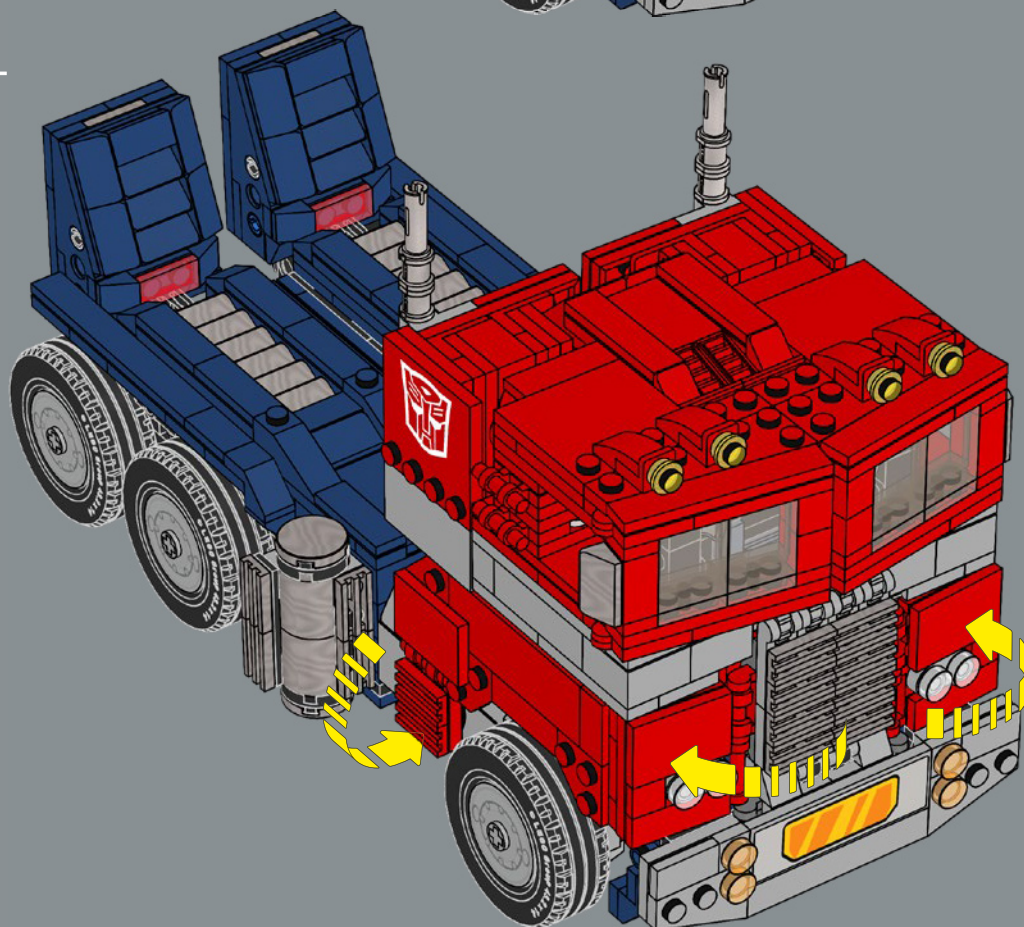

10

11

12

13

14

16

17

Optimus Prime's blaster is the only accessory in this LEGO® set that was included in the original toy, so it is also incorporated into the vehicle mode.