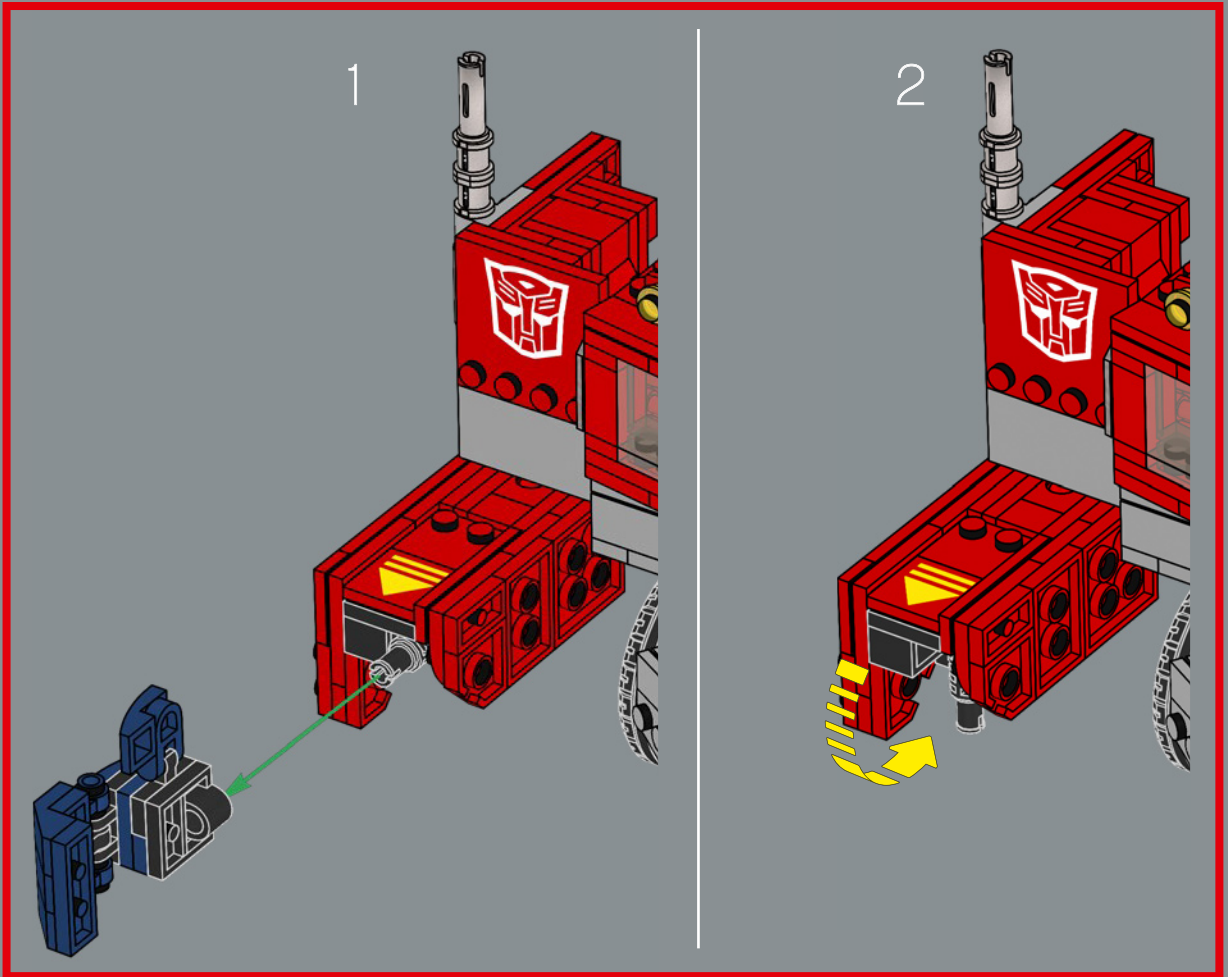

5

6

7

Optimus Prime only used his Energon  
Axe once in the original cartoon, but  
in other media he frequently uses it  
when duelling Megatron.

359

3

360

361