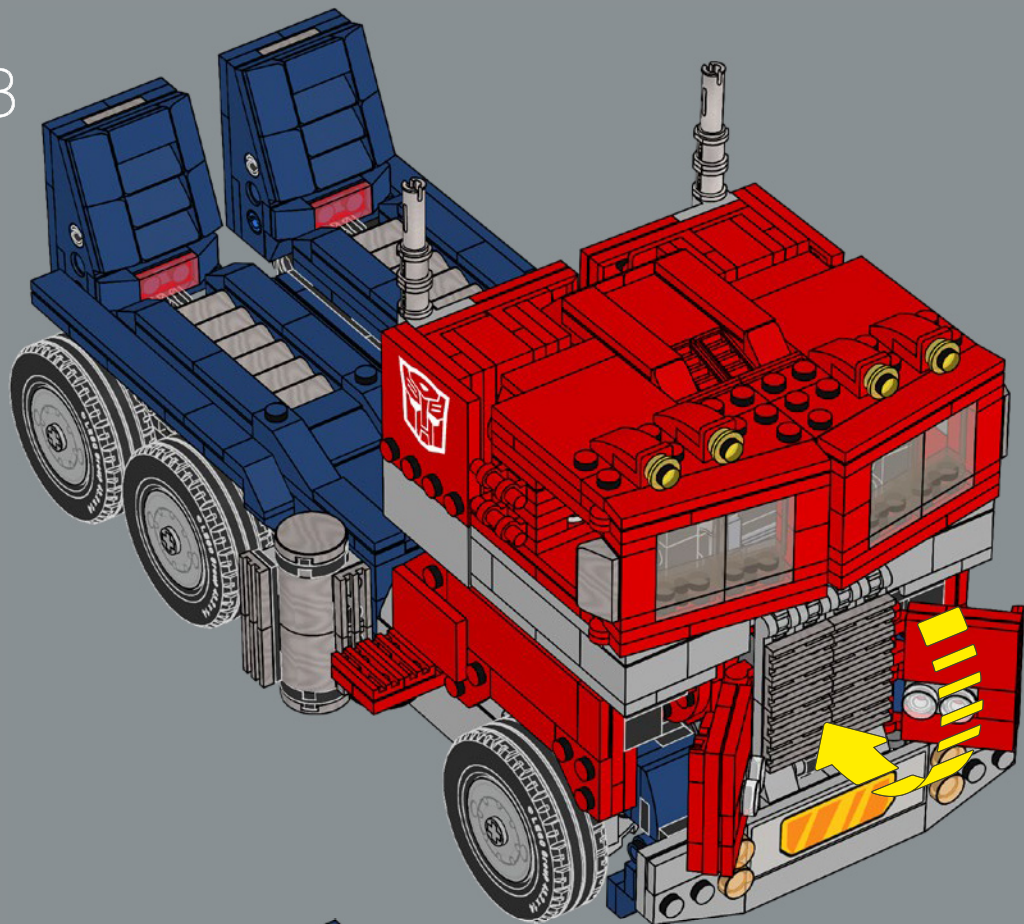

10

11

12

13

14

16

17

Optimus Prime's blaster is the only accessory in this LEGO® set that was included in the original toy, so it is also incorporated into the vehicle mode.