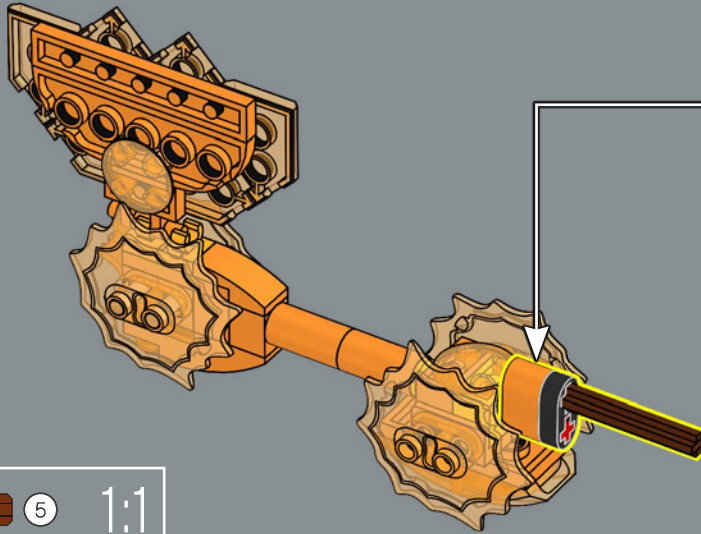

5

6

7

Optimus Prime only used his Energon  
Axe once in the original cartoon, but  
in other media he frequently uses it  
when duelling Megatron.

359

3

360

361