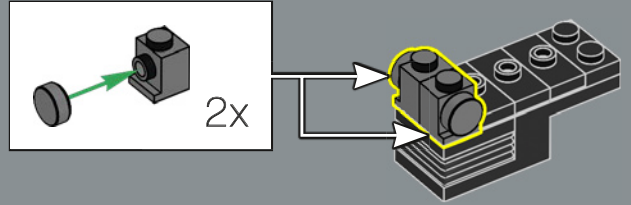

360

361

362

363

364

365

366