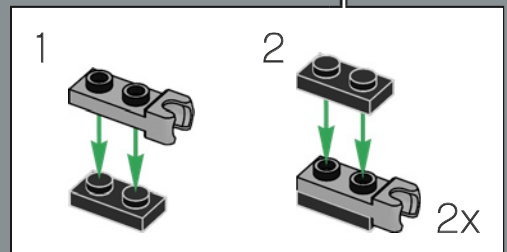

383

384

385

The jetpack is based on Sideswipe's jetpack from the G1 cartoon. Optimus Prime borrowed it in the episode "More than Meets the Eye, Part 3" to pursue the Decepticon space cruiser *Victory*.

386