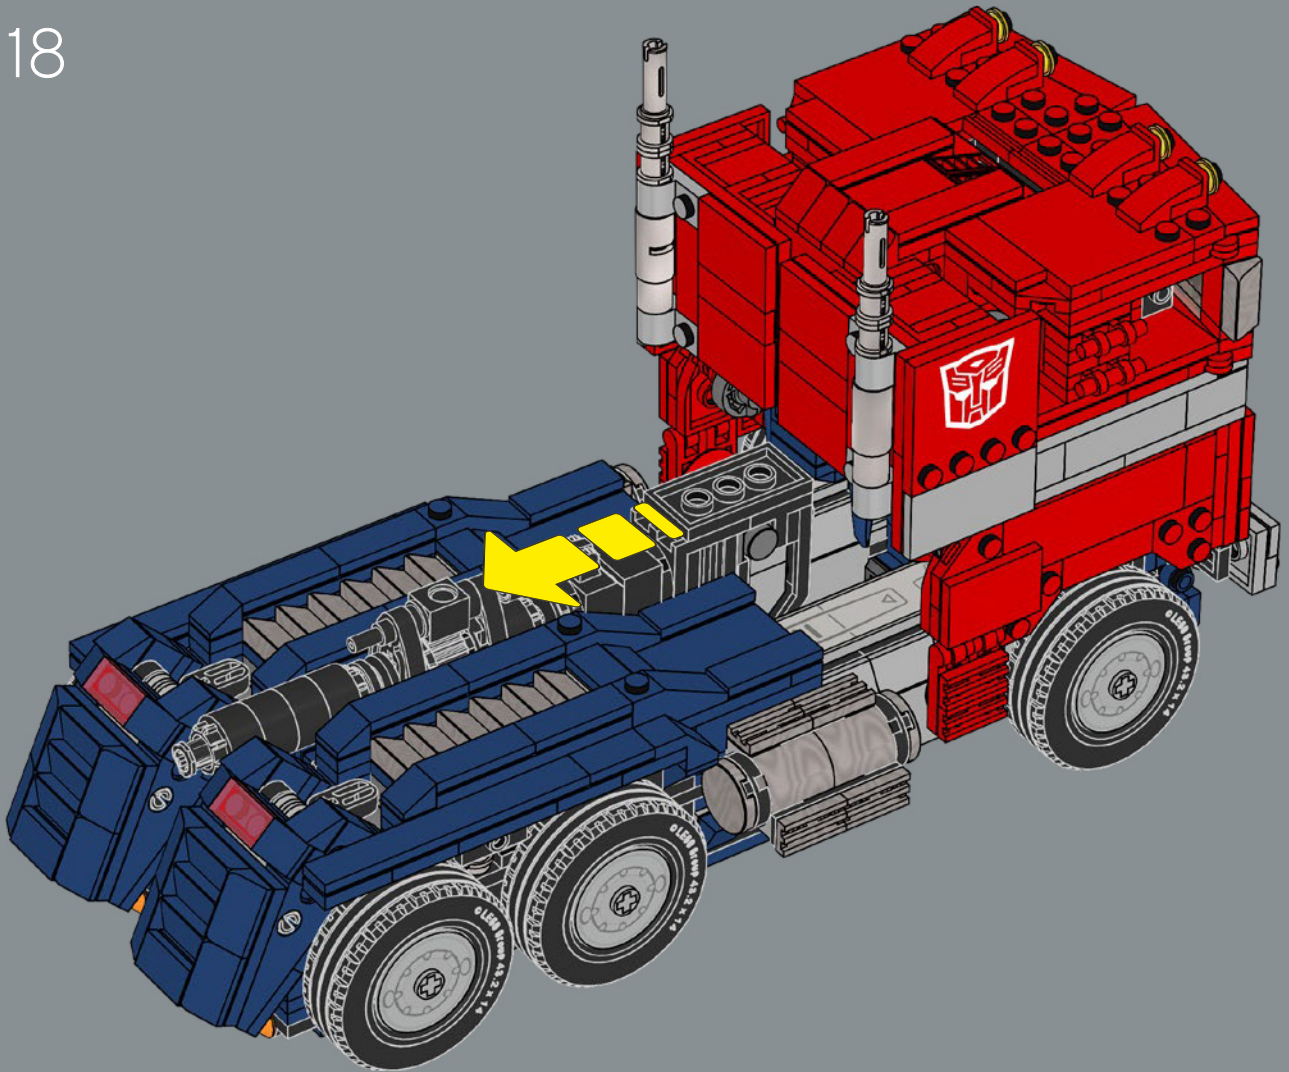

10

11

12

13

14

16

17

Optimus Prime's blaster is the only accessory in this LEGO® set that was included in the original toy, so it is also incorporated into the vehicle mode.