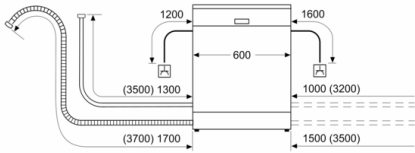

Design features

- Time delay (3, 6 or 24 hours)
- Remaining programme time indicator (min)
- Leak protection system
- Tamperproof controls
- Self-cleaning filter system with 3 piece corrugated filter
- AntiFingerprint surface coating
- Stainless steel interior
- Dimensions (HxWxD): 84.5 x 60 x 60cm

¹ Scale of Energy Efficiency Classes from A to G

² Energy consumption in kWh per 100 cycles (in programme Eco 50 °C)

³ Water consumption in litres per cycle (in programme Eco 50 °C)

⁴ Duration of programme Eco 50 °C

**Series 4, free-standing dishwasher, 60 cm,
Silver inox
SMS4EKI06G**

measurements in mm

A socket
() values with extension kit