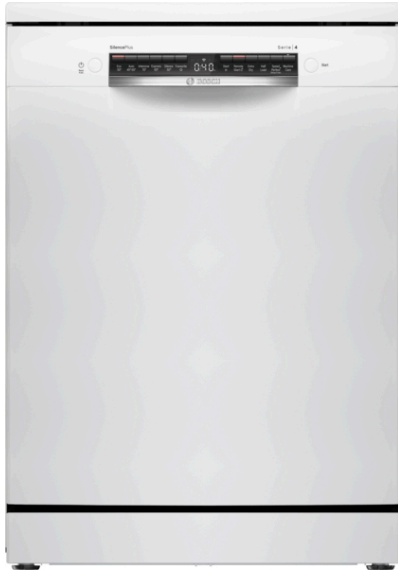

**Series 4, Free-standing dishwasher,
60 cm, White
SMS4EKW06G**

**Flexible loading and smart remote control
of your dishwasher via the Home Connect
app.**

- **ExtraDry:** extra drying option for difficult-to-dry loads.
- **Silence Plus:** the remarkably quiet 42 dB dishwasher.
- **Vario Flex baskets:** easily adjustable to create more space for your dishes.
- **Rackmatic:** even more adjustment options and thus maximum flexibility.
- **Home Connect:** home appliances with smart connectivity for an easier everyday life.