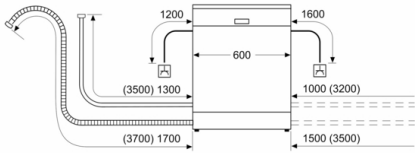

Design features

- Time delay (3, 6 or 24 hours)
- Remaining programme time indicator (min)
- Leak protection system
- Tamperproof controls
- Self-cleaning filter system with 3 piece corrugated filter
- Stainless steel interior
- Dimensions (HxWxD): 84.5 x 60 x 60cm

¹ Scale of Energy Efficiency Classes from A to G

² Energy consumption in kWh per 100 cycles (in programme Eco 50 °C)

³ Water consumption in litres per cycle (in programme Eco 50 °C)

⁴ Duration of programme Eco 50 °C

**Series 4, Free-standing dishwasher, 60 cm,
White
SMS4EKW06G**

measurements in mm

△ socket
○ values with extension kit