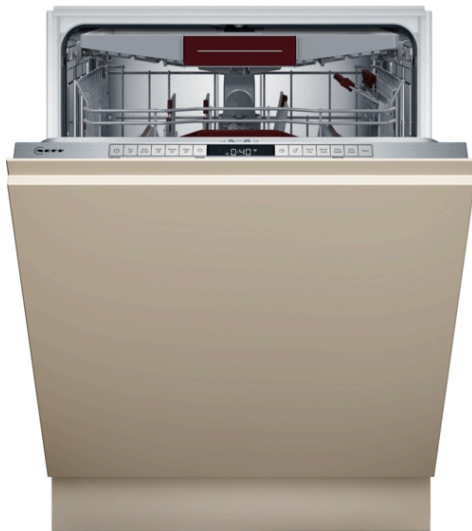

N 50, Fully-integrated dishwasher, 60 cm
S155ECX07G

The dishwasher with a Flex Cutlery Drawer that's flexible to load and displays the time remaining.

- ✓ Open Dry – Automatic door opening during the drying phase for even better drying results
- ✓ Flex 2 Baskets – Flexible baskets, Rack Matic and Flex Cutlery Drawer offers easy loading solutions
- ✓ TimeLight – the time remaining in the programme is projected onto the floor
- ✓ Chef 70°C – The pro programme that vanishes stubborn residues.
- ✓ Home Connect – Add your dishwasher to your home network and enjoy the infinite possibilities of connected services

Built-in / Free-standing : Built-in

Removable top : No

Door panel options : Not possible

Height of removable worktop : 0 mm

Height of the appliance : 815 mm

Adjustable feet : Yes - all from front

Maximum adjustability feet : 60 mm