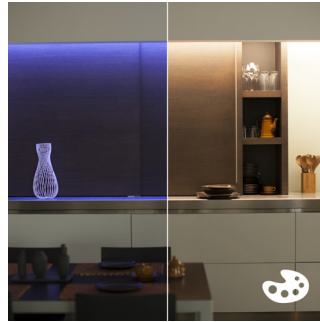

Easy, reliable and future-proof system

- Connect up to 50 Philips Hue lights

PHILIPS

Highlights

Shape, bend and extend

Hue Lightstrip Plus is the most flexible light source imaginable. It comes with a detachable power adapter for easy installation. You can shape the strip in nearly any form and use the tape on the back to attach it to any solid surface. If needed, you can cut your Hue Lightstrip Plus to size on the scissor markings. Integrate Lightstrip Plus into furniture, under kitchen cabinets or highlight architectural features with smooth, indirect light. Hue Lightstrip Plus is the most versatile and robust light source that will bring your room to life.

High light output: 1600 lumen

With a high output of 1600 lumen and great light coverage over its total length, Hue Lightstrip Plus gives enough light to be used both as a decorative and functional light source.

Paint with light

Play with light and choose from 16 million colours in the Hue app to match the light to your mood. Philips Hue Lightstrip Plus gives you full colour consistency from the first to the last extension. Use a favourite photo and relive that special moment with splashes of light. Save your favourite light settings and recall them whenever you want with the tap of a finger.