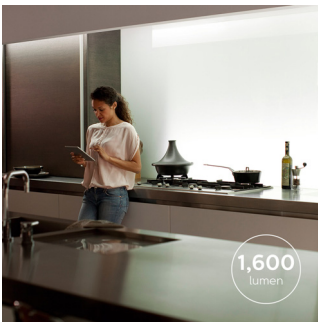

Easy, reliable and future-proof system

- Connect up to 50 Philips Hue lights

PHILIPS

Highlights

Shape, bend and extend

Hue Lightstrip Plus is the most flexible light source imaginable. It comes with a detachable power adapter for easy installation. You can shape the strip in nearly any form and use the tape on the back to attach it to any solid surface. If needed, you can cut your Hue Lightstrip Plus to size on the scissor markings. Integrate Lightstrip Plus into furniture, under kitchen cabinets or highlight architectural features with smooth, indirect light. Hue Lightstrip Plus is the most versatile and robust light source that will bring your room to life.

High light output: 1600 lumen

With a high output of 1600 lumen and great light coverage over its total length, Hue Lightstrip Plus gives enough light to be used both as a decorative and functional light source.

Paint with light

Play with light and choose from 16 million colours in the Hue app to match the light to your mood. Philips Hue Lightstrip Plus gives you full colour consistency from the first to the last extension. Use a favourite photo and relive that special moment with splashes of light. Save your favourite light settings and recall them whenever you want with the tap of a finger.