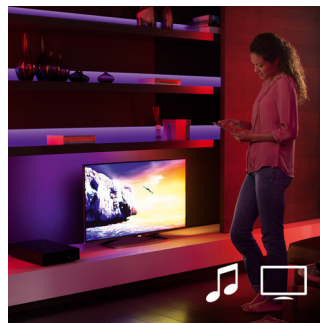

High light output: 1600 lumen

With a high output of 1600 lumen and great light coverage over its total length, Hue Lightstrip Plus gives enough light to be used both as a decorative and functional light source.

Paint with light

Play with light and choose from 16 million colours in the Hue app to match the light to your mood. Philips Hue Lightstrip Plus gives you full colour consistency from the first to the last extension. Use a favourite photo and relive that special moment with splashes of light. Save your favourite light settings and recall them whenever you want with the tap of a finger.

Sync light to music and films

Extend your TV viewing experience to the whole room or lift your gaming experience to the next level. Download a third-party app and discover the amazing things you can do with Philips Hue. Or sync light to your favourite music and enjoy every beat to the fullest. Turn any room into a dance floor and see how light reacts to your music. Download one of the