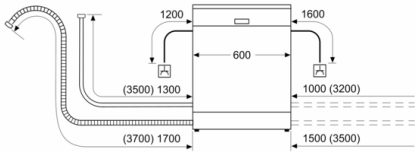

**Series 6, Free-standing dishwasher, 60 cm,
Silver inox
SMS6ZCI10G**

measurements in mm

socket
( ) values with extension kit