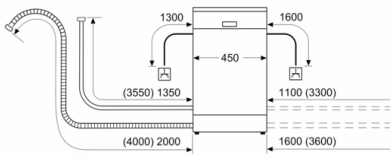

Design features

- Time delay (3, 6 or 24 hours)
- Remaining programme time indicator (min)
- DuoPower spray arm in upper basket
- Self-cleaning filter system with 3 piece corrugated filter
- Leak protection system
- Tamperproof controls
- Stainless steel interior
- Dimensions (HxWxD): 84.5 x 45 x 60cm

¹ Scale of Energy Efficiency Classes from A to G

² Energy consumption in kWh per 100 cycles (in programme Eco 50 °C)

³ Water consumption in litres per cycle (in programme Eco 50 °C)

⁴ Duration of programme Eco 50 °C

**Series 4, Free-standing dishwasher, 45 cm,
White
SPS4HMW49G**

measurements in mm

△ socket
() values with extension kit