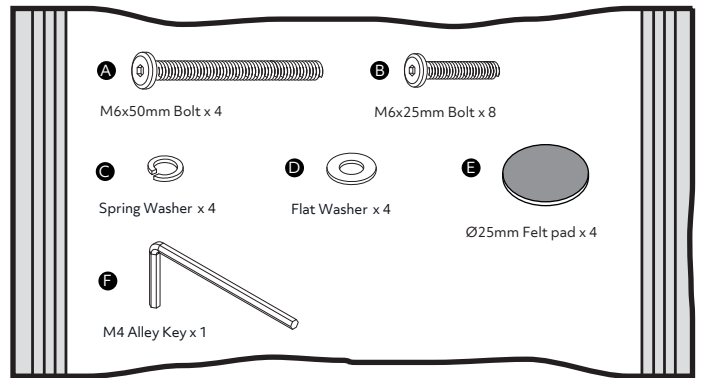

Fittings (Shown to scale)

Bag 1

M6x50mm Bolt x 4

M6x25mm Bolt x 8

Spring Washer x 4

Flat Washer x 4

Ø25mm Felt pad x 4

M4 Alley Key x 1

Parts

1 Up Leg Frame x 1
(527x 455mm)

2 Bottom Leg Frame x 1
(527x 455mm)

3 Support Rail x 2
(160 x 70mm)

4 Seat x 1
(420 x 335mm)

1

2

Warning!
Please do not fully tighten
the bolts in this step.