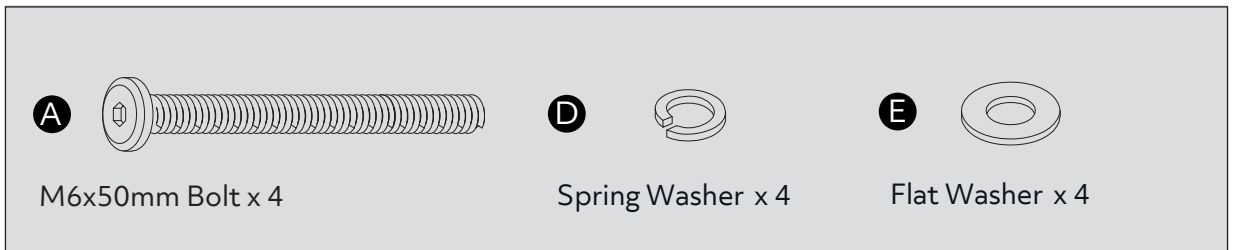

Parts

1 Up Leg Frame x 1
(527x 455mm)

2 Bottom Leg Frame x 1
(527x 455mm)

3 Support Rail x 2
(160 x 70mm)

4 Seat x 1
(420 x 335mm)

1

2

Warning!
Please do not fully tighten
the bolts in this step.