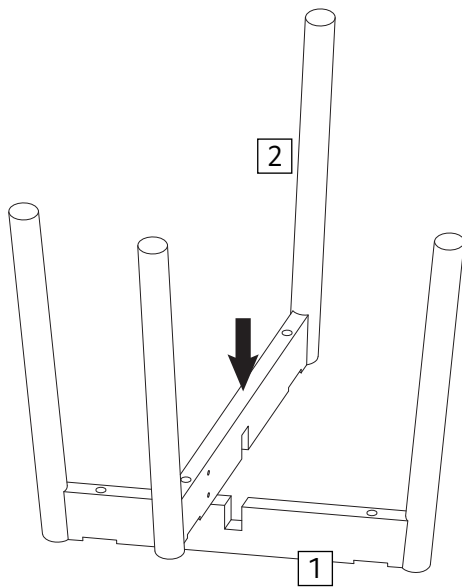

Fittings (Shown to scale)

Bag 1

M6x50mm Bolt x 4

M6x25mm Bolt x 8

Spring Washer x 4

Flat Washer x 4

Ø25mm Felt pad x 4

M4 Alley Key x 1

Parts

1 Up Leg Frame x 1
(527x 455mm)

2 Bottom Leg Frame x 1
(527x 455mm)

3 Support Rail x 2
(160 x 70mm)

4 Seat x 1
(420 x 335mm)

1

2

Warning!
Please do not fully tighten
the bolts in this step.