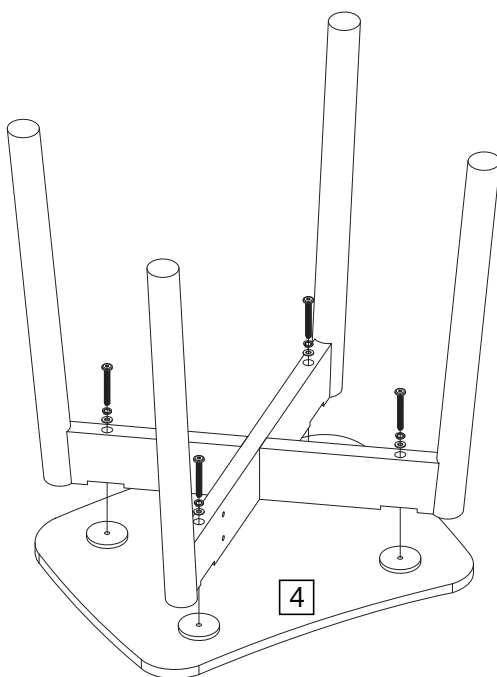

Fittings (Shown to scale)

Bag 1

M6x50mm Bolt x 4

M6x25mm Bolt x 8

Spring Washer x 4

Flat Washer x 4

Ø25mm Felt pad x 4

M4 Alley Key x 1

Parts

1 Up Leg Frame x 1
(527x 455mm)

2 Bottom Leg Frame x 1
(527x 455mm)

3 Support Rail x 2
(160 x 70mm)

4 Seat x 1
(420 x 335mm)

1

2

Warning!
Please do not fully tighten
the bolts in this step.