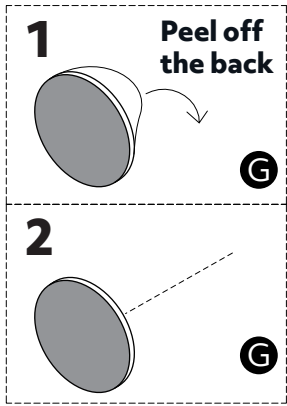

3

4

Warning!
Please do fully tighten all the bolts in this step.