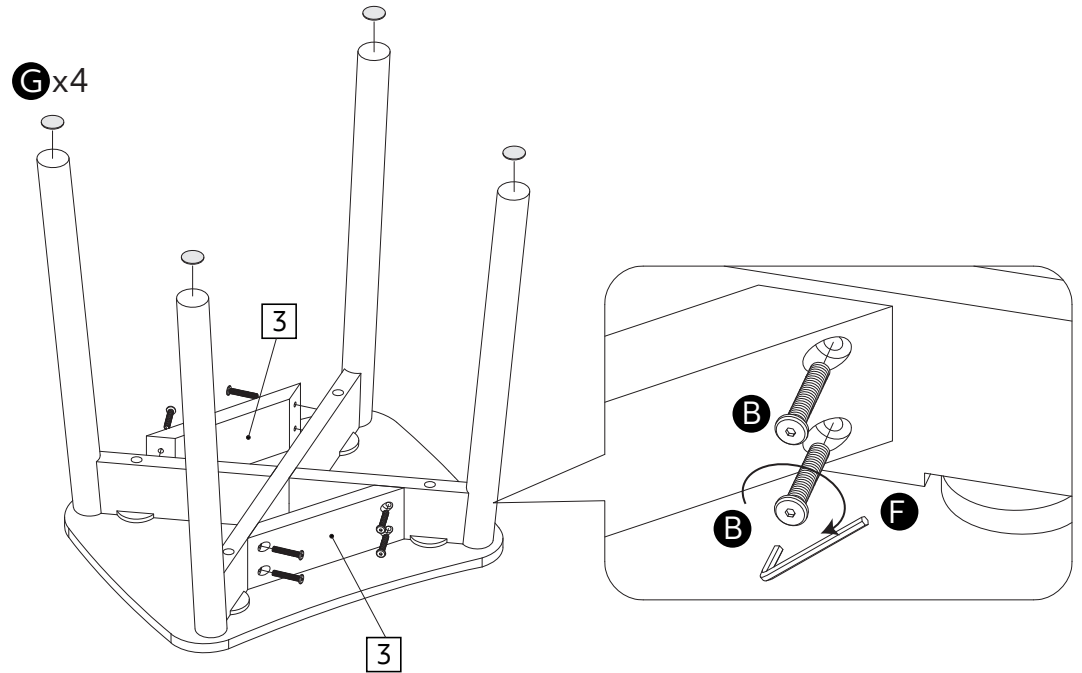

3

4

Warning!
Please do fully tighten all the bolts in this step.