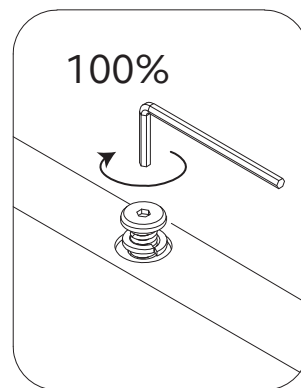

4

Warning!
Please do fully tighten all the bolts in this step.