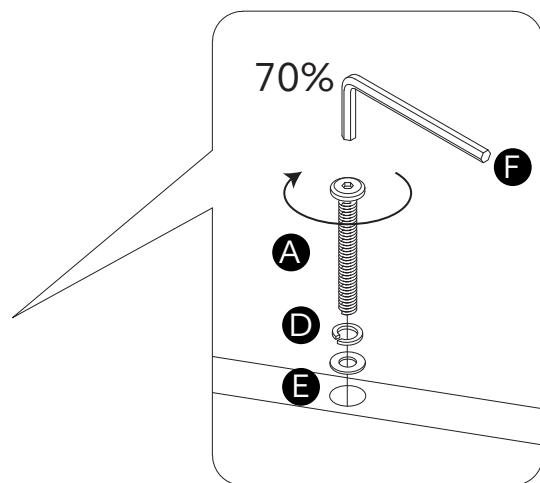

Fittings (Shown to scale)

Bag 1

M6x50mm Bolt x 4

M6x25mm Bolt x 8

Spring Washer x 4

Flat Washer x 4

Ø25mm Felt pad x 4

M4 Alley Key x 1

Parts

1 Up Leg Frame x 1
(527x 455mm)

2 Bottom Leg Frame x 1
(527x 455mm)

3 Support Rail x 2
(160 x 70mm)

4 Seat x 1
(420 x 335mm)

1

2

Warning!
Please do not fully tighten
the bolts in this step.

3

4

Warning!
Please do fully tighten all the bolts in this step.

5

Assembly is complete.