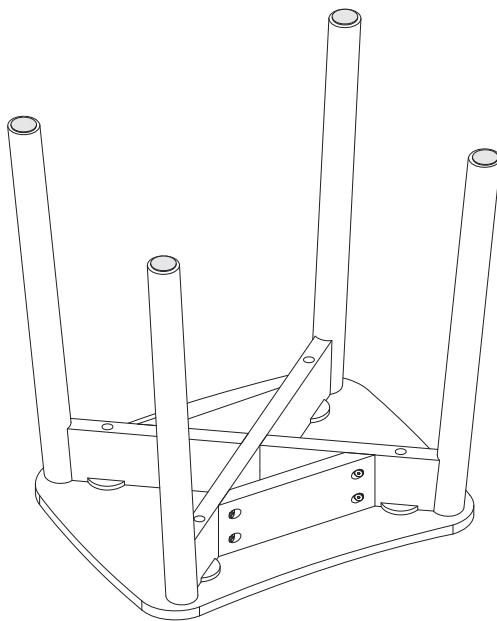

4

Warning!
Please do fully tighten all the bolts in this step.