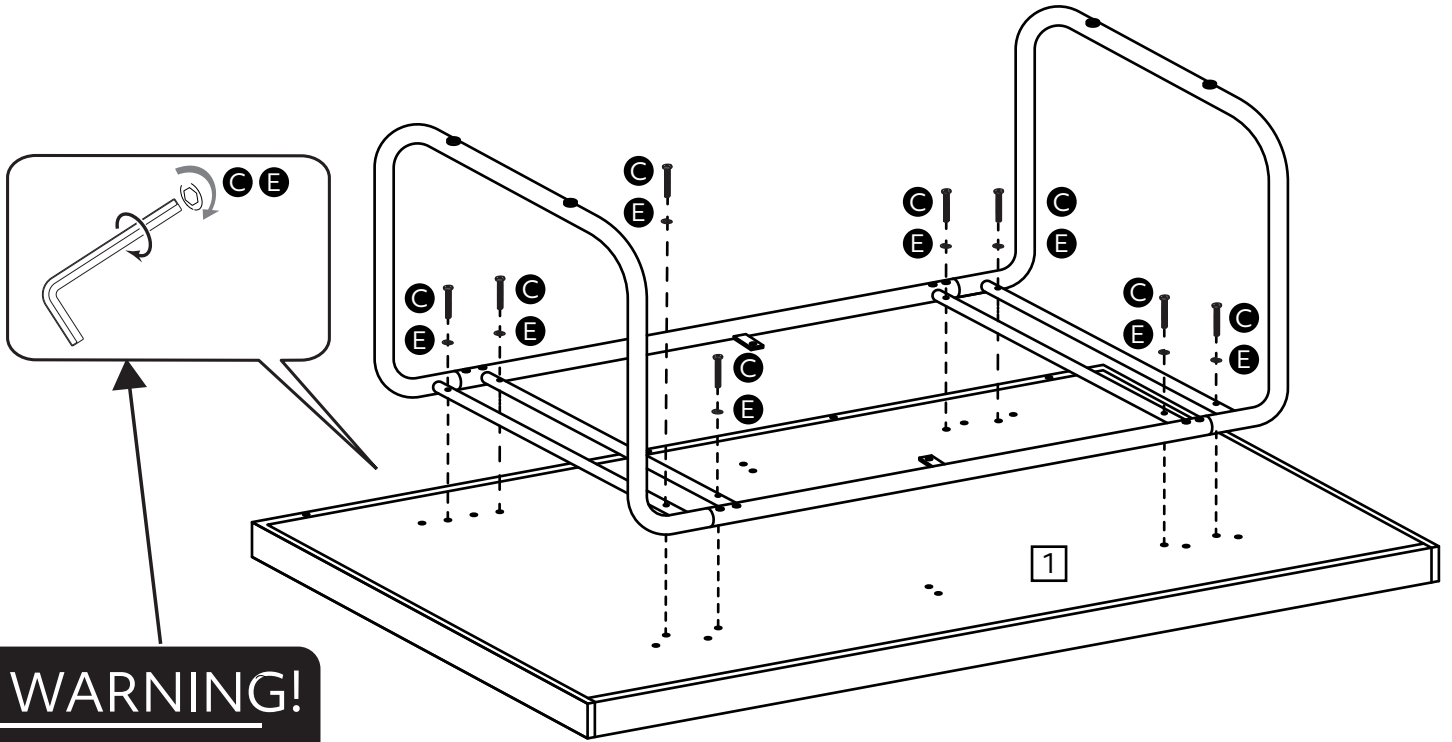

3

WARNING!
DO NOT FULLY TIGHTEN FIXINGS
AT THIS STAGE