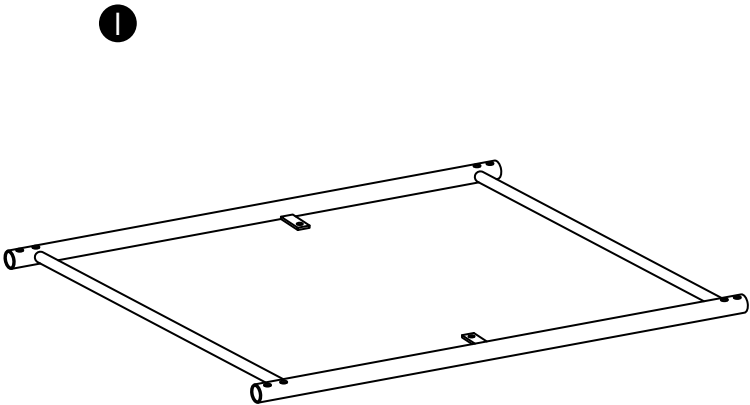

19x15mm Plastic insert x4

Pt. No

4mm Allen Key x1

Pt. No

Hardware

Table leg x2

Pt. No

Table frame x1

Pt. No

Panels

Pt. No

1 Table
(2000 x 900mm)

Pt. No

2 Tempered Glass
(1960 x 860mm)

Pt. No

3 Side Plank
(1964 x 40mm)