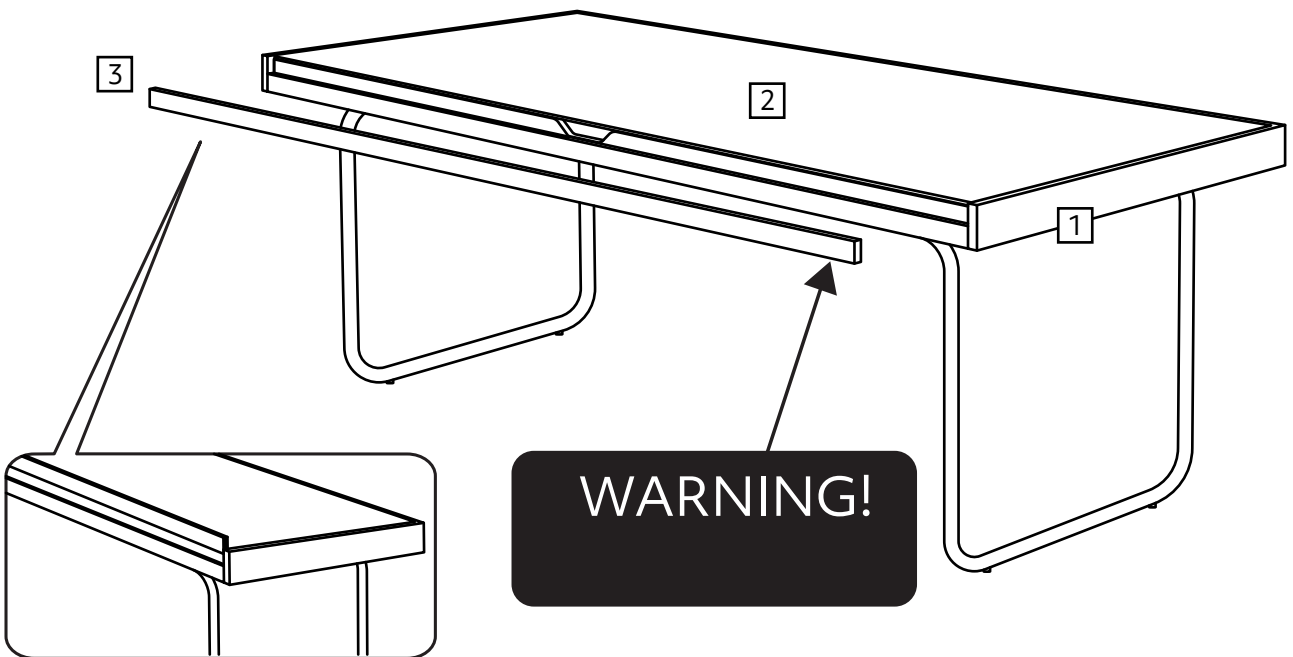

9

WARNING!
BE CAREFUL NOT TO PINCH YOUR HANDS

10