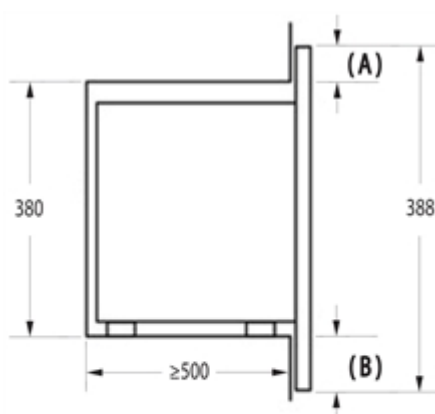

**Basic information :**

Brand	HISENSE
Product name / Family	Microwave oven with grill
Commercial code	HB25MOBX7GUK
Internal article number	738961
EAN code	3838782527821
Construction type	Built-in
Type of micro-wave oven	MW+Grill function
Cavity capacity	25 l
Maximum micro-wave power	900 W
Grill power	900 W
Door opening	Button
Color / Material front	Jet black
Front screen material	Yes
Connection Rating	1450 W
Current	10 A
Voltage	230 V
Frequency	50 Hz
Length of electrical supply cord	100 cm
Plug type	GB
Net weight	17,0 Kg
Gross weight	19,4 Kg
Product group	Microwave oven with grill
Main colour of product	Jet black
Installation type	N/A
Height of the product	388 mm
Width of the product	595 mm
Depth of the product	388 mm
Cavity height	206 mm
Cavity width	328 mm
Cavity depth	368 mm
Min height of installation niche	380 mm
Max height of installation niche	380 mm
Min width of installation niche	560 mm
Max width of installation niche	568 mm
Height of the packed product	466 mm
Width of the packed product	653 mm
Depth of the packed product	500 mm

Clock	Yes
Number of power levels	5
Turntable	Yes
Turntable diameter	315 mm
Cavity material	Stainless steel
Included accessories	N/A
Automatic programmes	Yes
Integrated Cleaning system	N/A
Interior light	Yes
Short description of the product	XY825Z - HB25MOBX7GUK
Timer	Programmable
Update function	No