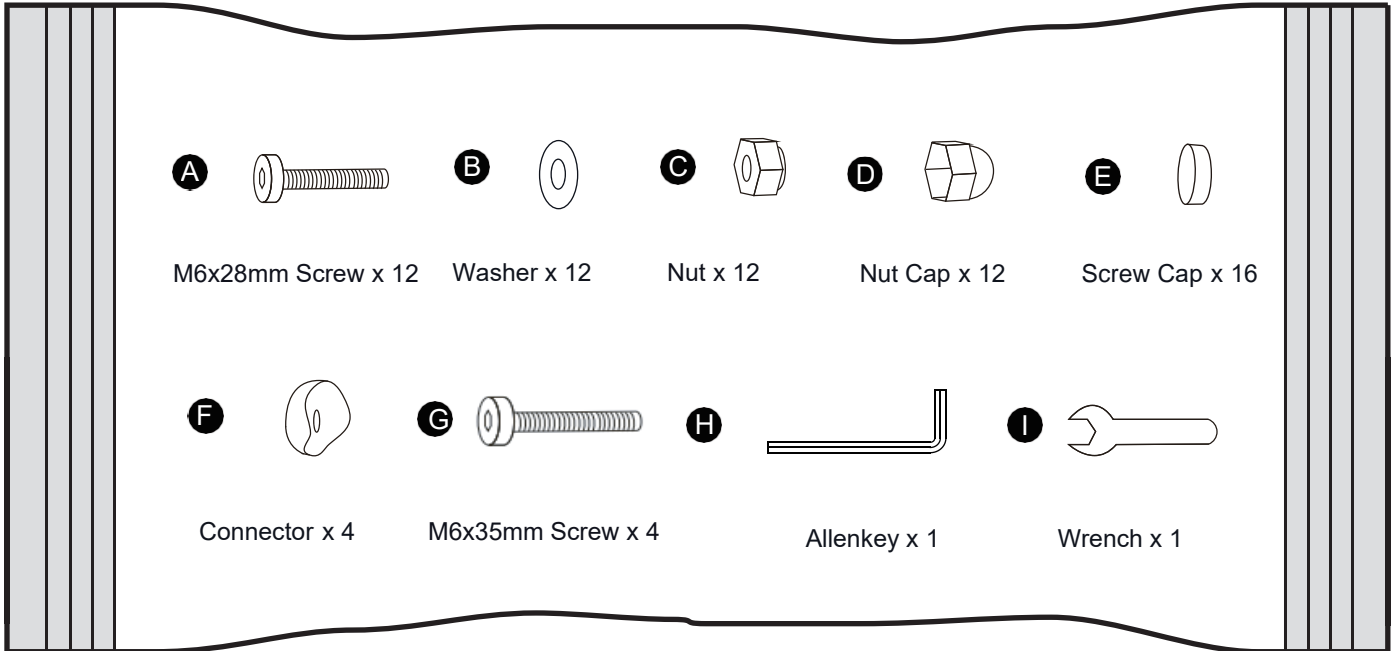

Fittings

Bag 1