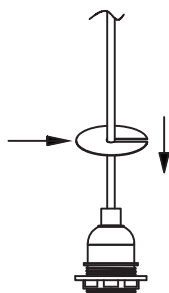

Before commencing assembly, please identify all components.

Do not discard the packaging, until the units is fully assembled to ensure that no fittings or components are disposed of.

Specification

Product: Large Wicker Pear Shade

Wattage: Max 15W LED or 60W

Bulb Type: BC/SES/ES

4653257

Bulb not included

Please turn off the power supply when replacing the bulb.

Components

Safety Information

Important – Please retain for future reference