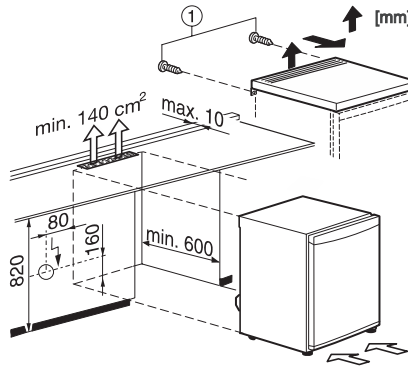

K12010S-2, K12012S-2, K12020S-1, K12022S-1, K12023S-2, K12024S-2, K12023S-3, K12024S-3, without frame