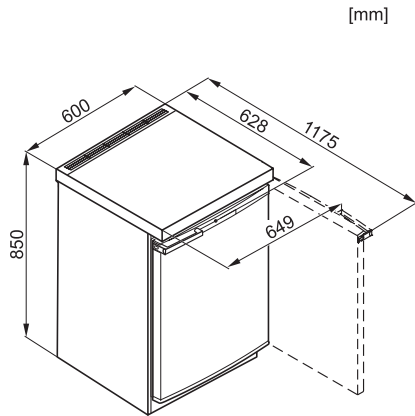

K 12020 S-1

Freestanding refrigerator

with practical interior space, thanks to ComfortClean and adjustable shelves.

K12020S, K12020S-1, K12022S, K12022S-1 (installation drawings)