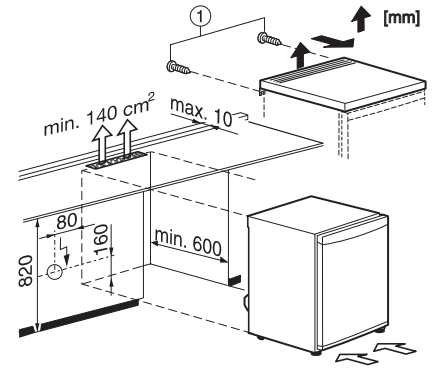

Appliance category	
Refrigerator	•
Construction type	
Freestanding appliance	•
Door hinge	right
Convertible door hinging	•
Design	
Casing colour	White
Front colour	White
Refrigeration section lighting	Conventional lamp
User convenience	
ComfortClean	•
Controls	
Operating concept	Rotary selector
Fridge compartment can be switched off	No
Independent temperature regulation of fridge and freezer zones	No
No. of temperature zones	1
Fridge/Fridge section	
No. of shelves	3
including number of split shelves (FlexiBoard)	1
Storage compartment for butter and cheese	•
Number of inner door racks for tinned food	1
Door rack for bottles	1
Door shelves	2
Efficiency and sustainability	
Energy efficiency class (A–G)	F
Annual energy consumption in kWh	117.90
Energy consumption in 24 h in kWh	0.32
Technical data	
Appliance width in mm	601
Appliance height in mm	850
Appliance depth in mm	628
Weight in kg	38.0
Climate class	SN-ST
Refrigerator compartment in l	161
4* freezer compartment in l	0
Total usable capacity in l	161
Storage time in case of fault in h	0
Noise class (A–D)	C
Sound power in dB(A) re 1 pW	38
Current consumption (mA)	800
Voltage in V	220-240
Fuse rating in A	13
Number of phases	1
Frequency in Hz	50
Length of supply lead in m	2.0
Replacing lamps	Customer Service
Accessories supplied	
Egg tray	•

K 12020 S-1

Freestanding refrigerator

with practical interior space, thanks to ComfortClean and adjustable shelves.

K12020S, K12020S-1, K12022S, K12022S-1 (installation drawings)

K12010S-2, K12012S-2, K12020S-1, K12022S-1, K12023S-2, K12024S-2, K12023S-3, K12024S-3, without frame