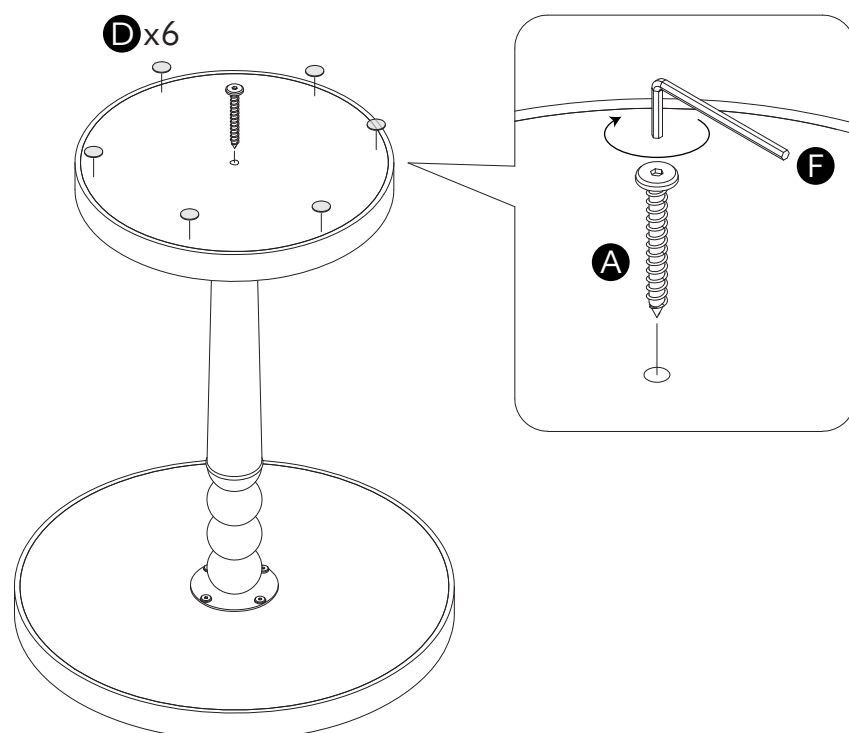

Fittings (Shown to scale)

Bag 1

M6*50mm Bolt x 1

M6*15mm Bolt x 4

Ø4*30mm Screw x 2

Ø30mm Felt Pad x 6

Iron Pan x 1

Allen Key x 1

Panels

1 Top Panel x1
($\text{\O}400 \times 30\text{mm}$)

2 Leg x1
($\text{\O}52 \times 455\text{mm}$)

3 Bottom Panel x1
($\text{\O}295 \times 30\text{mm}$)

1

2

3

3