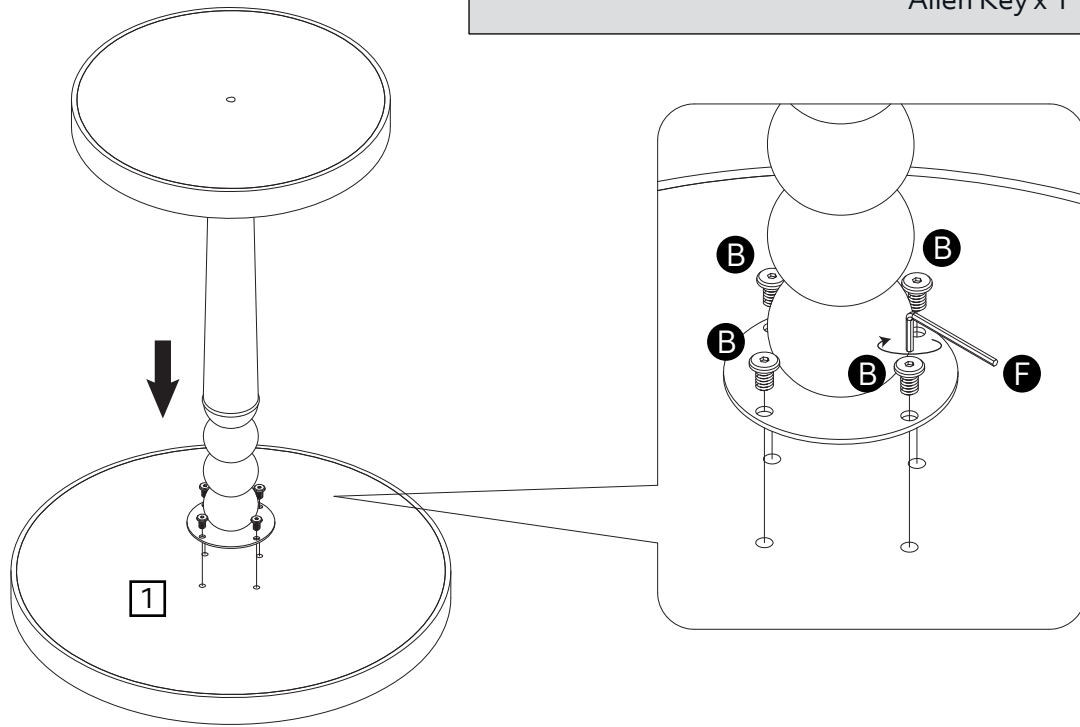

Fittings (Shown to scale)

Bag 1

M6*50mm Bolt x 1

M6*15mm Bolt x 4

Ø4*30mm Screw x 2

Ø30mm Felt Pad x 6

Iron Pan x 1

Allen Key x 1

Panels

1 Top Panel x1
($\text{\O}400 \times 30\text{mm}$)

2 Leg x1
($\text{\O}52 \times 455\text{mm}$)

3 Bottom Panel x1
($\text{\O}295 \times 30\text{mm}$)

1

2

3

3

Assembly is complete.