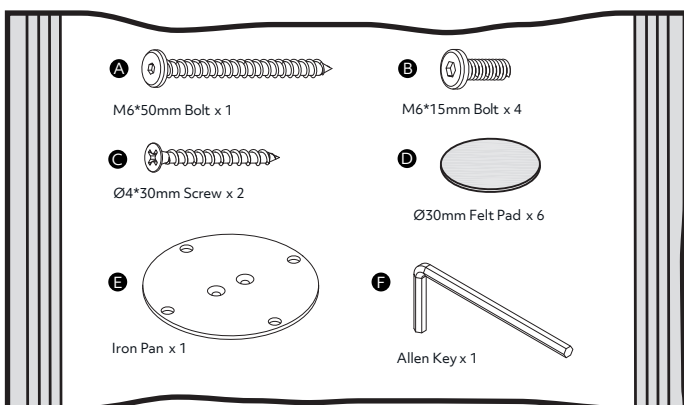

Fittings (Shown to scale)

Bag 1

M6*50mm Bolt x 1

M6*15mm Bolt x 4

Ø4*30mm Screw x 2

Ø30mm Felt Pad x 6

Iron Pan x 1

Allen Key x 1

Panels

1 Top Panel x1
($\text{\O}400 \times 30\text{mm}$)

2 Leg x1
($\text{\O}52 \times 455\text{mm}$)

3 Bottom Panel x1
($\text{\O}295 \times 30\text{mm}$)

1

2

3

3