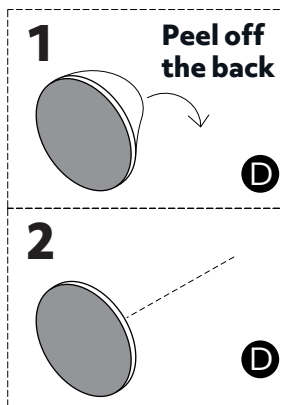

Fittings (Shown to scale)

Bag 1

M6*50mm Bolt x 1

M6*15mm Bolt x 4

Ø4*30mm Screw x 2

Ø30mm Felt Pad x 6

Iron Pan x 1

Allen Key x 1

Panels

1 Top Panel x1
($\text{\O}400 \times 30\text{mm}$)

2 Leg x1
($\text{\O}52 \times 455\text{mm}$)

3 Bottom Panel x1
($\text{\O}295 \times 30\text{mm}$)

1

2

3

3