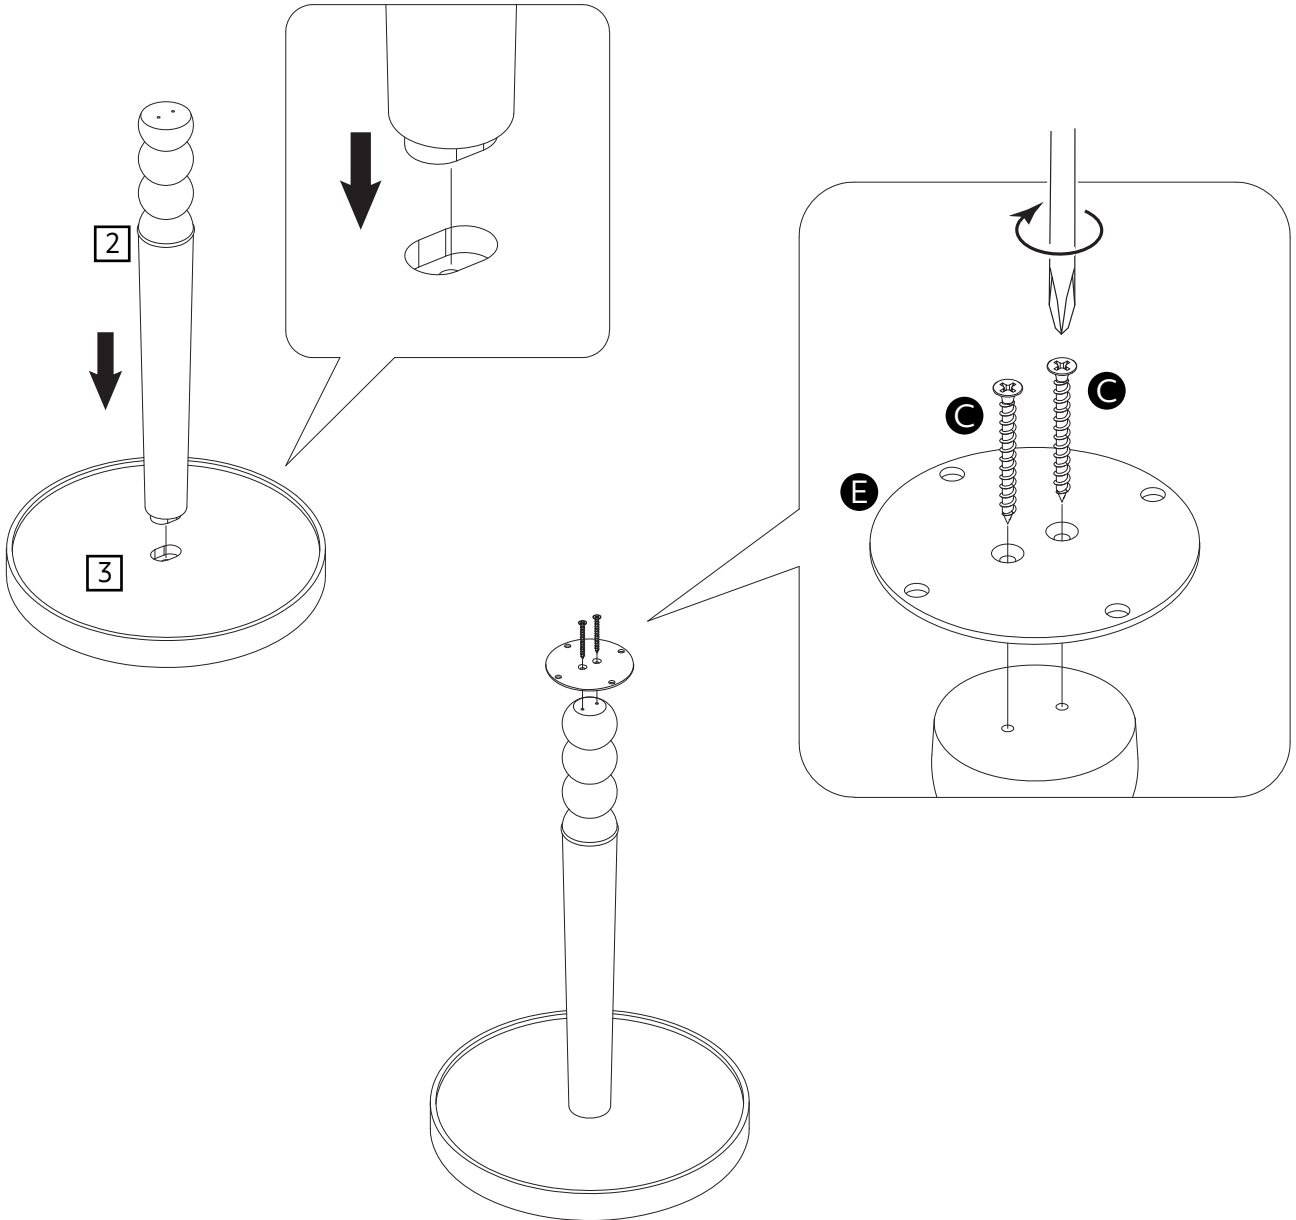

Safety and Care Advice

Product Details

Barnwell Side Table / 4636896

IMPORTANT, RETAIN FOR FUTURE REFERENCE: READ CAREFULLY.

- Keep children and animals away from the work area, small parts could choke if swallowed.
- Assemble the item as close to its final position (in the same room) as possible.
- Assemble on a soft level surface to avoid damaging the unit or your floor.
- We do not recommend the use of power drill/drivers for inserting screws as this could damage the unit. Only use hand screwdrivers.
- Parts of the assembly will be easier with 2 people.
- Dispose of all packaging carefully and responsibly.

Fittings (Shown to scale)

Bag 1

M6*50mm Bolt x 1

M6*15mm Bolt x 4

Ø4*30mm Screw x 2

Ø30mm Felt Pad x 6

Iron Pan x 1

Allen Key x 1

Panels

1 Top Panel x1
($\text{\O}400 \times 30\text{mm}$)

2 Leg x1
($\text{\O}52 \times 455\text{mm}$)

3 Bottom Panel x1
($\text{\O}295 \times 30\text{mm}$)

1

2

3

3