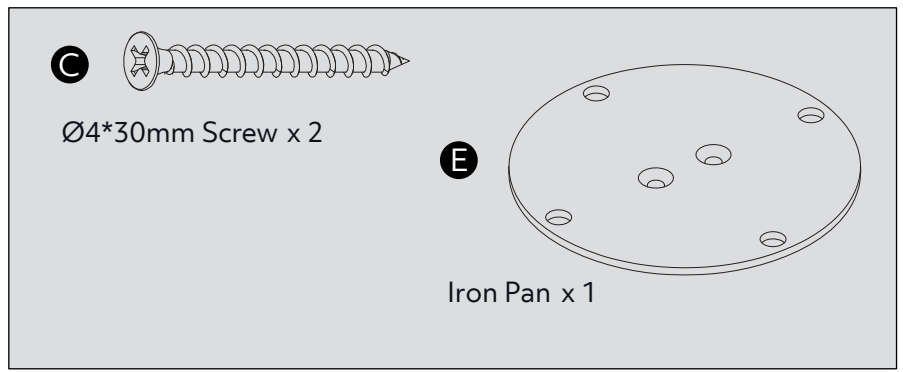

Fittings (Shown to scale)

Bag 1

M6*50mm Bolt x 1

M6*15mm Bolt x 4

Ø4*30mm Screw x 2

Ø30mm Felt Pad x 6

Iron Pan x 1

Allen Key x 1

Panels

1 Top Panel x1
($\text{\O}400 \times 30\text{mm}$)

2 Leg x1
($\text{\O}52 \times 455\text{mm}$)

3 Bottom Panel x1
($\text{\O}295 \times 30\text{mm}$)

1

2

3

3