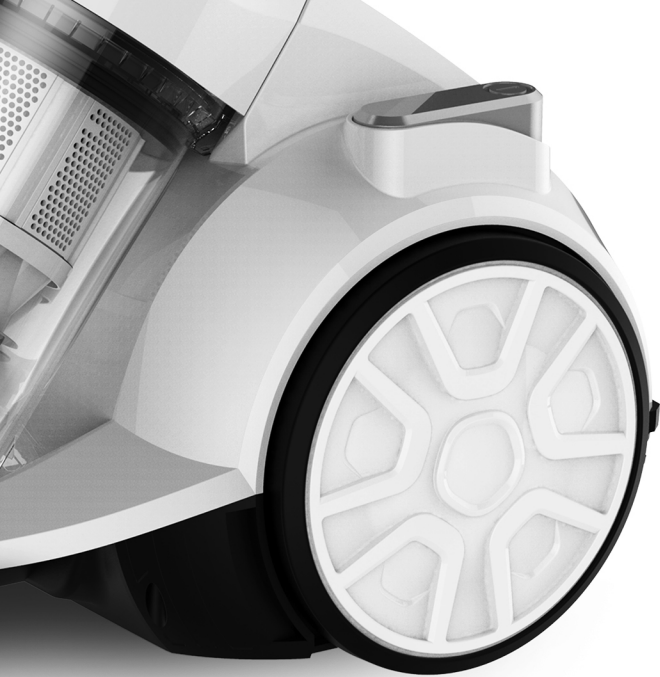

Multi Cyclone System  
Improve the suction  
when cleaning in your home

3 in 1 crevice tool and small brush  
for cleaning hard to reach area

Small turbo brush is perfect for home with pet

Big wheel to easily move  
around carpets and floors

Adjustable floor head for  
both hardfloor and carpet

Washable HEPA filter captures more than 99.5% of all particles for cleaner air output

Metal telescopic  
extension tube

One button release dust  
for easy emptying