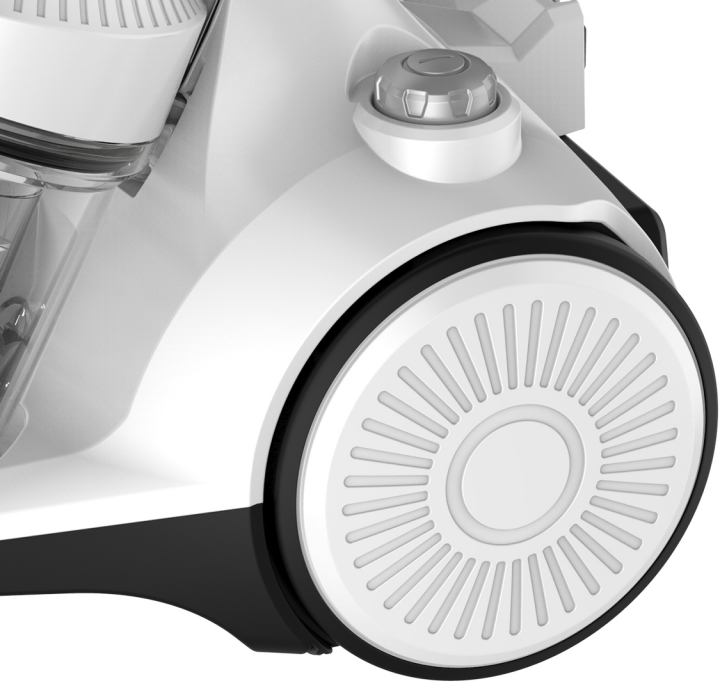

2 in 1 combination brush
For cleaning hard to reach areas

One button release dust
for easy emptying

Cyclone Filtration System

Enjoy high performance of air filtration

No need to buy or replace bags

Adjustable floor head for
both hardfloor and carpet

Carpet

Hard Floor

Big wheel to easily move
around carpets and floors

Washable HEPA filter captures more than 99.5% of all particles for cleaner air output

Metal telescopic
extension tube