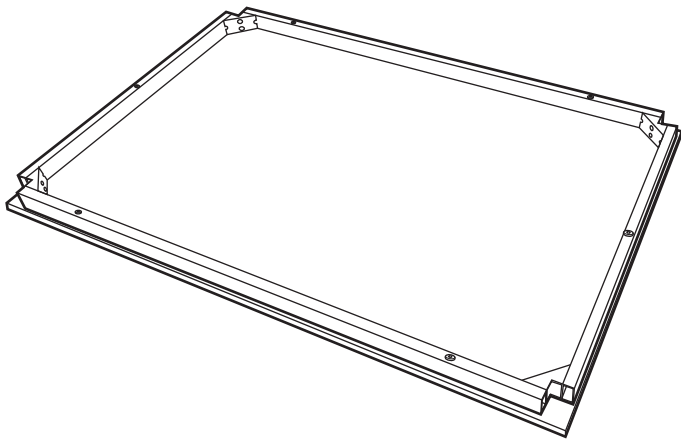

Product Details

2029948 Toby Rectangular Table White

IMPORTANT, RETAIN FOR FUTURE REFERENCE: READ CAREFULLY.

- Keep children and animals away from the work area, small parts could choke if swallowed.
- Assemble the item as close to its final position (in the same room) as possible.
- Assemble on a soft level surface to avoid damaging the unit or your floor.
- We do not recommend the use of power drill/drivers for inserting screws as this could damage the unit. Only use hand screwdrivers.
- Parts of the assembly will be easier with 2 people.
- Dispose of all packaging carefully and responsibly.

Parts

1 Table top with frame

2 Table leg x4

Fittings (Shown to scale)

Bag 1

1

Assembly complete.