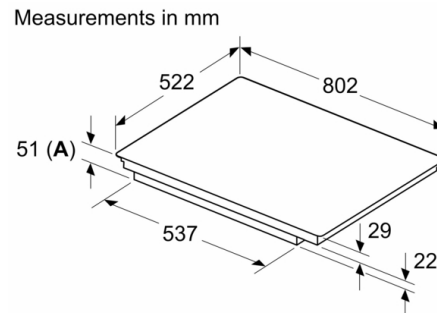

Series 6, Induction hob, 80 cm, Black, surface mount without frame PIV831HB1E

A: Recessed depth