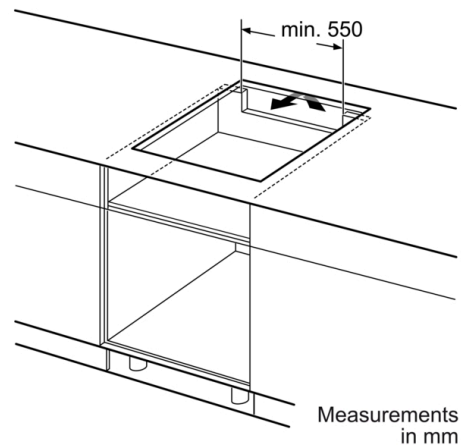

#### Installation

- Dimensions of the product (HxWxD mm): 51 x 802 x 522
- Required niche size for installation (HxWxD mm) : 51 x 750 x (490 - 500)
- Min. worktop thickness: 16 mm
- Connected load: 7400 W
- PowerManagement Function: limit the maximum power if needed (depends on fuse protection of electric installation).

## Series 6, Induction hob, 80 cm, Black, surface mount without frame PIV831HB1E

A: Recessed depth

① Ventilation gap must be present

All measurements in mm

① Ventilation gap must be present.

Measurements in mm