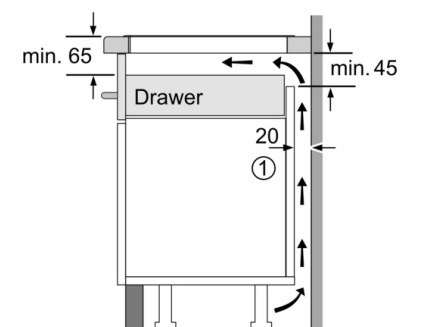

#### Installation

- Dimensions of the product (HxWxD mm): 51 x 802 x 522
- Required niche size for installation (HxWxD mm) : 51 x 750 x (490 - 500)
- Min. worktop thickness: 16 mm
- Connected load: 7400 W
- PowerManagement Function: limit the maximum power if needed (depends on fuse protection of electric installation).

## Series 6, Induction hob, 80 cm, Black, surface mount without frame PIV831HB1E

A: Recessed depth

① Ventilation gap must be present

All measurements in mm

① Ventilation gap must be present.

Measurements in mm