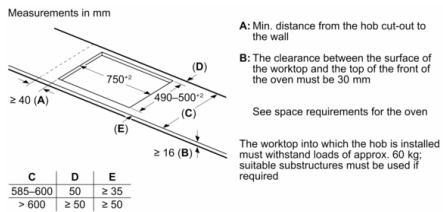

Series 6, Induction hob, 80 cm, Black, surface mount without frame PIV831HB1E

A: Recessed depth