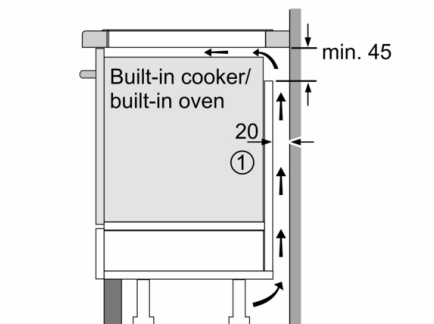

#### Safety

- Residual heat indicator (2 stage): indicates which cooking zones are still hot or warm.
- Childproof lock: prevent unintended activation of the hob.
- Pause function: pause the heating process, e.g. to answer the door.
- Main Switch: switch off all cooking zones at the touch of a button.
- Safety switch-off: for safety reasons, heating stops after a preset time without interaction.

#### Installation

- Dimensions of the product (HxWxD mm): 51 x 802 x 522
- Required niche size for installation (HxWxD mm) : 51 x 750 x (490 - 500)
- Min. worktop thickness: 16 mm
- Connected load: 7400 W
- PowerManagement Function: limit the maximum power if needed (depends on fuse protection of electric installation).

## Series 6, Induction hob, 80 cm, Black, surface mount without frame PIV831HB1E

A: Recessed depth

① Ventilation gap must be present

All measurements in mm

① Ventilation gap must be present.

Measurements in mm