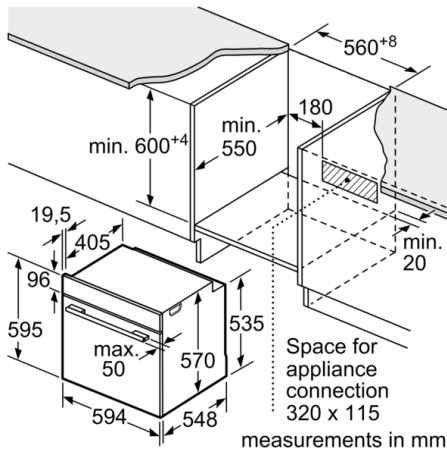

#### **Technical Information**

- Length of mains cable: 120 cm
- Nominal voltage: 220 - 240 V
- Total connected load electric: 2.8 KW
- Energy efficiency rating (acc. EU Nr. 65/2014): A+(at a range of energy efficiency classes from A+++ to D)  
Energy consumption per cycle in conventional mode:0.94 kWh  
Energy consumption per cycle in fan-forced convection mode:0.69 kWh  
Number of cavities: 1 Heat source: electrical Cavity volume:71 l

#### **Dimensions:**

- Appliance dimension (HxWxD): 595 mm x 594 mm x 548 mm
- Niche dimension (HxWxD): 585 mm - 595 mm x 560 mm - 568 mm x 550 mm
- "Please reference the built-in dimensions provided in the installation drawing"

**Series 4, Built-in oven with added steam function, 60 x 60 cm, Stainless steel  
HQA534BS3B**

Installation with a hob.

Measurements in mm

**A:** 19,5 mm  
**B:** Space for appliance connection 320 x 115 mm