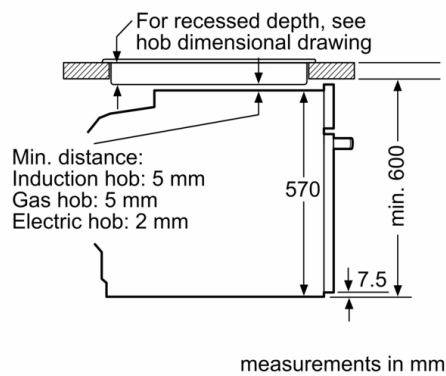

#### **Technical Information**

- Length of mains cable: 120 cm
- Nominal voltage: 220 - 240 V
- Total connected load electric: 2.8 KW
- Energy efficiency rating (acc. EU Nr. 65/2014): A+(at a range of energy efficiency classes from A+++ to D)  
Energy consumption per cycle in conventional mode:0.94 kWh  
Energy consumption per cycle in fan-forced convection mode:0.69 kWh  
Number of cavities: 1 Heat source: electrical Cavity volume:71 l

#### **Dimensions:**

- Appliance dimension (HxWxD): 595 mm x 594 mm x 548 mm
- Niche dimension (HxWxD): 585 mm - 595 mm x 560 mm - 568 mm x 550 mm
- "Please reference the built-in dimensions provided in the installation drawing"

**Series 4, Built-in oven with added steam function, 60 x 60 cm, Stainless steel  
HQA534BS3B**

Installation with a hob.

Measurements in mm

**A:** 19,5 mm  
**B:** Space for appliance connection 320 x 115 mm