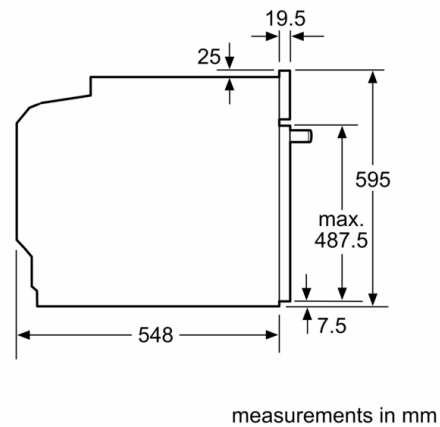

#### **Technical Information**

- Length of mains cable: 120 cm
- Nominal voltage: 220 - 240 V
- Total connected load electric: 2.8 KW
- Energy efficiency rating (acc. EU Nr. 65/2014): A+(at a range of energy efficiency classes from A+++ to D)  
Energy consumption per cycle in conventional mode:0.94 kWh  
Energy consumption per cycle in fan-forced convection mode:0.69 kWh  
Number of cavities: 1 Heat source: electrical Cavity volume:71 l

#### **Dimensions:**

- Appliance dimension (HxWxD): 595 mm x 594 mm x 548 mm
- Niche dimension (HxWxD): 585 mm - 595 mm x 560 mm - 568 mm x 550 mm
- "Please reference the built-in dimensions provided in the installation drawing"

**Series 4, Built-in oven with added steam function, 60 x 60 cm, Stainless steel  
HQA534BS3B**

Installation with a hob.

Measurements in mm

**A:** 19,5 mm  
**B:** Space for appliance connection 320 x 115 mm