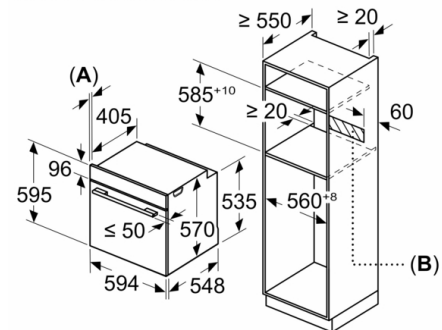

#### **Dimensions:**

- Appliance dimension (HxWxD): 595 mm x 594 mm x 548 mm
- Niche dimension (HxWxD): 585 mm - 595 mm x 560 mm - 568 mm x 550 mm
- "Please reference the built-in dimensions provided in the installation drawing"

**Series 4, Built-in oven with added steam function, 60 x 60 cm, Stainless steel  
HQA534BS3B**

Installation with a hob.

Measurements in mm

**A:** 19,5 mm  
**B:** Space for appliance connection 320 x 115 mm