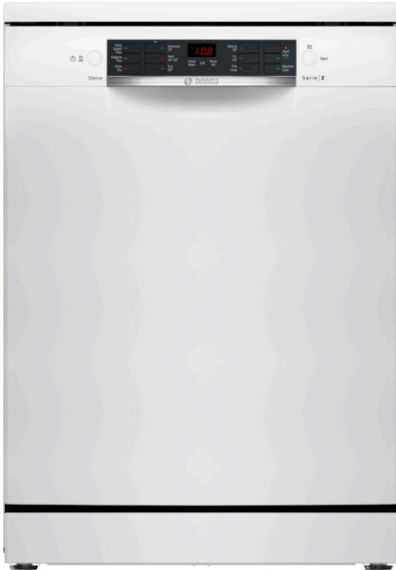

**Series 2, free-standing dishwasher,  
60 cm, White  
SMS26AW08G**

**Optional accessories**

SGZ1010 : inlet and outlet hose extention  
 SMZ2014 : Rack insert for stemware dishwasher  
 SMZ5000 : Dishwashing aid set  
 SMZ5002 : Silver polishing cassette  
 SMZ5300 : GlassSecure Tray

**Unnoticeably quiet in the background of  
your home. Our Silence.**

- **ExtraDry:** the extra option for stronger drying performance.
- **Height Adjustable Top Basket:** offers extra space, especially for tall dishes.
- The extra-quiet way to clean and dry dishes.
- **7-Segment Display:** indicates remaining time and standard info, such as re-fill status.
- **Multiple water protection:** for optimum security against flooding.