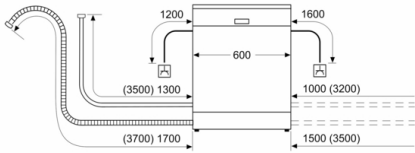

- Vario basket system
- Height adjustable top basket
- Low friction wheels on bottom basket
- Rack Stopper to prevent derailing of bottom basket
- 2 foldable plate racks in bottom basket
- Cutlery basket in bottom basket
- 2 cup shelves in top basket

**BOSCH - Header 5**

- Panel legend: Plain text (english)
- Remaining programme time indicator (min)
- Electronic delay timer: 1-24 hours

**BOSCH - Header 6**

- Multiple water protection
- Childproof control lock
- Glass protection technology

**BOSCH - Header 7**

**Series 2, free-standing dishwasher, 60 cm,  
White  
SMS26AW08G**

measurements in mm

A socket  
( ) values with extension kit