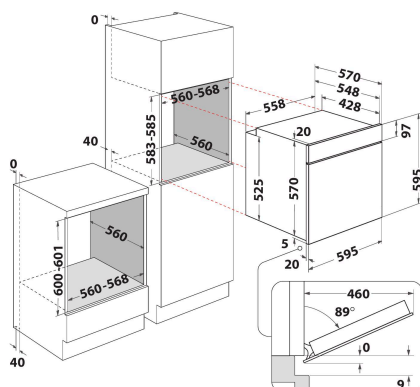

KFW 3841 JH IX UK

12NC: F102662

GTIN (EAN) code: 8050147026625

Indesit
Life proof.

MAIN FEATURES

Product group	Oven
Commercial code	KFW 3841 JH IX UK
Main colour of product	Inox
Construction type	Built-in
Type of control	Electronic
Type of control settings	-
Are any hobs controls integrated?	No
Which kind of hobs can be controlled?	-
Automatic programmes	Yes
Current (A)	13
Voltage (V)	230-240
Frequency (Hz)	50/60
Length of Electrical Supply Cord (cm)	100
Plug type	UK
Depth with open door 90 degree (mm)	-
Height of the product	595
Width of the product	595
Depth of the product	551
Minimum niche height	0
Minimum niche width	0
Niche depth	0
Net weight (kg)	27.1
Usable volume (of cavity)	71
Integrated Cleaning system	Hydrolytic
Grids of the cavity	2
Trays	1

TECHNICAL FEATURES

Timer	-
Time control	Electronic
Time-setting options	Stop
Safety device	-
Interior light	Yes
Number of interior lights of the cavity	1
Position of interior lights of the cavity	Front left
Oven guides of the cavity	Grids
Probe of the cavity	No