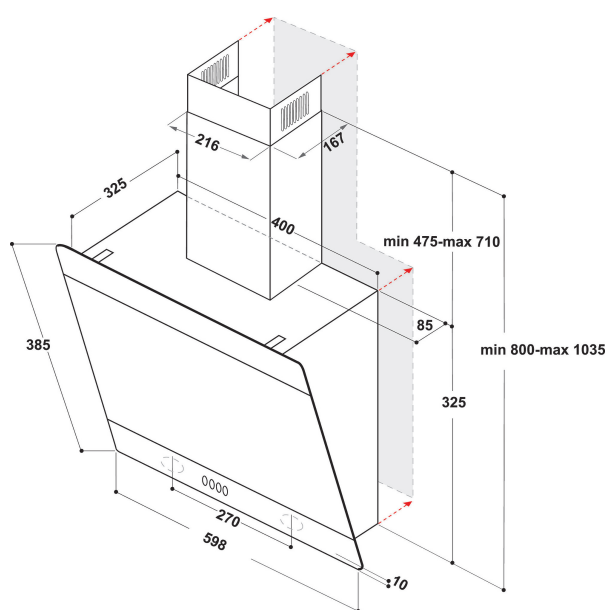

IHVP 62F LT K

12NC: F163957

GTIN (EAN) code: 8050147639573

 **INDESIT**

MAIN FEATURES

Product group	Hood
Colour body	Black
Material body	Glass
Colour chimney	Black
Material chimney	Metal
Typology	Manual
Installation type	Free-standing
Type of control	Electronic
Type of control settings	-
Decor panel options	N/A
Motor location	Integrated motor in hood body
Operating Mode	Convertible
Electrical connection rating (W)	233
Current (A)	1,2
Voltage (V)	220-240
Frequency (Hz)	50
Length of Electrical Supply Cord (cm)	150
Plug type	UK
Chimney height (mm)	-
Height of product, without chimney (mm)	325
Height of the product	360
Width of the product	598
Depth of the product	326
Minimum niche height	0
Minimum niche width	0
Niche depth	0
Net weight (kg)	14

TECHNICAL FEATURES

Type of manual control devices	Touch control
Type of automatic control devices	-
Number of motors	1
Total power of the motors (W)	230
Number of speed settings: boost option availability	4
Boost presence	Yes
Maximum output air extraction (m ³ /h)	495
Boost position air extraction (m ³ /h)	650
Maximum output recirculating air (m ³ /h)	470
Boost position output recirculating (m ³ /h)	580
Light Control Type	On/Off
Number of lights	2
Type of lamps used	LED
Total power of the lamps (W)	3
Diameter of air outlet (mm)	150
No-return airflow flap	Yes
Grease filter material	Washable aluminium
Odour filter	Yes

PERFORMANCES

Sound power at min. speed (2010/30/EU)	52
Sound power at max. speed (2010/30/EU)	65
Noise level with boost position (dB(A) re 1 pW)	0