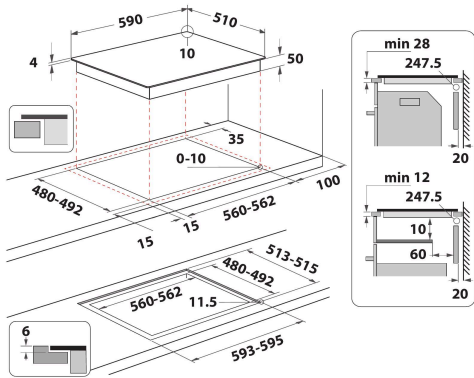

## MAIN FEATURES

Product group	Hob
Construction type	Built-in
Type of control	Electronic
Type of control settings	-
Number of gas burners	0
Number of electric cooking zones	4
Number of electric plates	0
Number of radiant plates	0
Number of halogen plates	0
Number of induction plates	4
Number of electric warming zones	0
Location of control panel	Front
Basic surface material	Ceramic Glass
Main colour of product	Black
Electrical connection rating (W)	7200
Gas connection rating (W)	0
Gas type	N/A
Current (A)	31,3
Voltage (V)	220-240
Frequency (Hz)	50/60
Length of Electrical Supply Cord (cm)	120
Plug type	No
Gas connection	N/A
Width of the product	590
Height of the product	54
Depth of the product	510
Minimum niche height	28
Minimum niche width	560
Niche depth	480
Net weight (kg)	8.9
Automatic programmes	Yes