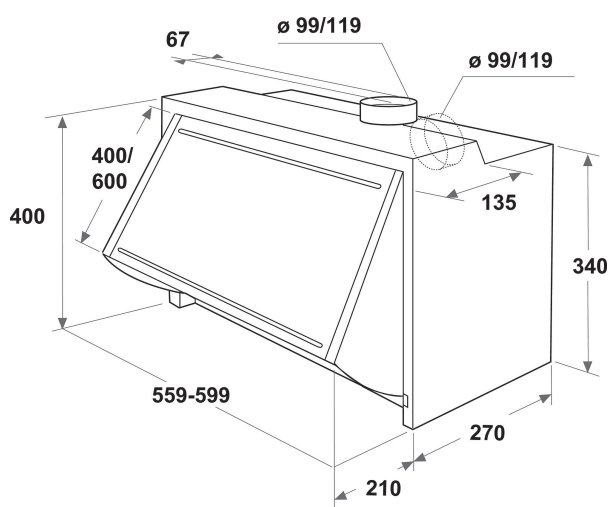

# PAEINT 66F LS W

12NC: F155841

GTIN (EAN) code: 5054645558414

**Hotpoint**

## MAIN FEATURES

Product group	Hood
Colour body	White
Material body	Stainless steel
Colour chimney	N/A
Material chimney	N/A
Typology	Built-in/Built-under
Installation type	Built-in
Type of control	Mechanical
Type of control settings	-
Decor panel options	N/A
Motor location	Integrated motor in hood body
Operating Mode	Recirculating air only
Electrical connection rating (W)	118
Current (A)	1,9
Voltage (V)	220-240
Frequency (Hz)	50
Length of Electrical Supply Cord (cm)	150
Plug type	No
Chimney height (mm)	-
Height of product, without chimney (mm)	340
Height of the product	340
Width of the product	599
Depth of the product	270
Minimum niche height	0
Minimum niche width	0
Niche depth	0
Net weight (kg)	8.7

## TECHNICAL FEATURES

Type of manual control devices	Slider
Type of automatic control devices	-
Number of motors	1
Total power of the motors (W)	115
Number of speed settings: boost option availability	3
Boost presence	No
Maximum output air extraction (m <sup>3</sup> /h)	284
Boost position air extraction (m <sup>3</sup> /h)	0
Maximum output recirculating air (m <sup>3</sup> /h)	135
Boost position output recirculating (m <sup>3</sup> /h)	0
Light Control Type	On/Off
Number of lights	1
Type of lamps used	LED
Total power of the lamps (W)	3
Diameter of air outlet (mm)	120
No-return airflow flap	No
Grease filter material	Not washable synthetic
Odour filter	Yes