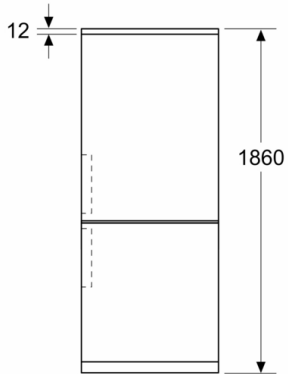

**Series 4, free-standing fridge-freezer with
freezer at bottom, 186 x 60 cm, White
KGN362WDFG**

Measurements in mm