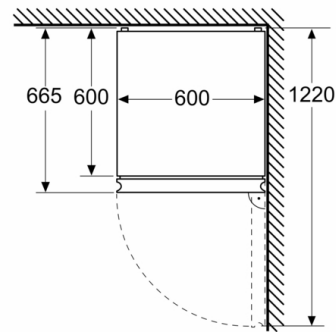

#### Dimensions

- Appliance Dimensions ( H x W x D): 186 cm x 60 cm x 66.5 cm

#### General Information

- 4 PC safety glass shelves of which 2 are height adjustable
- White glossy backwall with Multi-Airflow

**Series 4, free-standing fridge-freezer with  
freezer at bottom, 186 x 60 cm, White  
KGN362WDFG**

Measurements in mm

Measurements in mm

Measurements in mm