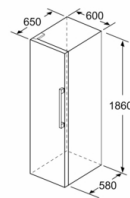

Series 4, free-standing fridge, 186 x 60 cm, White KSV36VWEPG

	a	b	c	d	e	f
KSW36, GSD36	187					
KSV36, KSF36, GSN36, GSV36	186					
KSV33, GSN33, GSV33	176	60	65	58	60	119.5
KSV29, GSN29, GSV29	161					
GSV24	146					
GSN51	161					
GSN54	176	70	78	70	70	142
GSN58	191					

1. a Height
   b Width
   c Depth with closed door w/o handle and w/o distance part
   d Depth of cabinet w/o distance part
   e Width with open door w/o handle
   f Depth with open door w/o handle w/o distance part

measurements in cm

measurements in mm