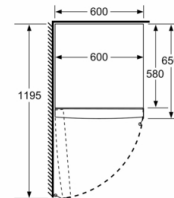

Series 4, free-standing fridge, 186 x 60 cm, White KSV36VWEPG

	a	b	c	d	e	f
KSW36, GSD36	187					
KSV36, KSF36, GSN36, GSV36	186					
KSV33, GSN33, GSV33	176	60	65	58	60	119.5
KSV29, GSN29, GSV29	161					
GSV24	146					
GSN51	161					
GSN54	176	70	78	70	70	142
GSN58	191					

1. a Height
   b Width
   c Depth with closed door w/o handle and w/o distance part
   d Depth of cabinet w/o distance part
   e Width with open door w/o handle
   f Depth with open door w/o handle w/o distance part

measurements in cm

measurements in mm