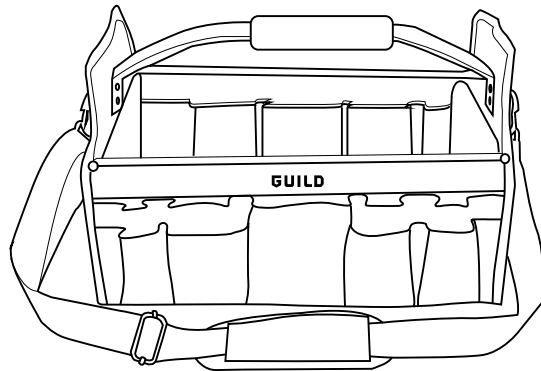

210x148mm

GUILD Tool Tote Bag

Original Instruction Manual

Model No.SS20GTBAG

GUILD

After Sales Support

UK/Ireland 03456 400800
Web WWW.ARGOS.CO.UK

Important - Please read these instructions fully before starting operating

These instructions contain important information that will help you get the best from your tool tote bag, ensuring it is operated correctly and safely. If you need help or have damaged or missing parts, call the **Customer Helpline: 03456 400800**. Please visit the website www.argos.co.uk for more information.

Argos Limited
489-499 Avebury Boulevard, Saxon Gate West, Central Milton Keynes, MK9 2NW

In The Box

When unpacking the box, do not discard any packaging materials until all of the contents are accounted for:

1. Tool tote bag
2. Operator's manual