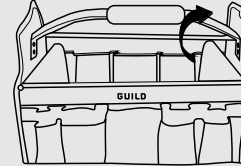

## Technical Data

- Dimensions: W410 x D220 x H270mm
- Max weight capacity: 15kg
- Product weight: 1.50kg
- Hardwearing 600 denier fabric
- Steel handle bar with soft grip
- Outside pockets for storage of small tools and accessories
- Interior tool loops for organisation
- Foldable base
- Shoulder strap