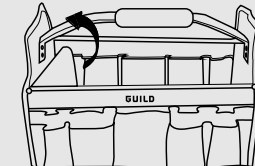

210x148mm

GUILD Tool Tote Bag

Original Instruction Manual

Model No.SS20GTBAG

GUILD

After Sales Support

UK/Ireland 03456 400800
Web WWW.ARGOS.CO.UK

Important - Please read these instructions fully before starting operating

These instructions contain important information that will help you get the best from your tool tote bag, ensuring it is operated correctly and safely. If you need help or have damaged or missing parts, call the **Customer Helpline: 03456 400800**. Please visit the website www.argos.co.uk for more information.

Argos Limited
489-499 Avebury Boulevard, Saxon Gate West, Central Milton Keynes, MK9 2NW

In The Box

When unpacking the box, do not discard any packaging materials until all of the contents are accounted for:

1. Tool tote bag
2. Operator's manual

Operating Instructions

1

Folded

2

3

4

Technical Data

- Dimensions: W410 x D220 x H270mm
- Max weight capacity: 15kg
- Product weight: 1.50kg
- Hardwearing 600 denier fabric
- Steel handle bar with soft grip
- Outside pockets for storage of small tools and accessories
- Interior tool loops for organisation
- Foldable base
- Shoulder strap