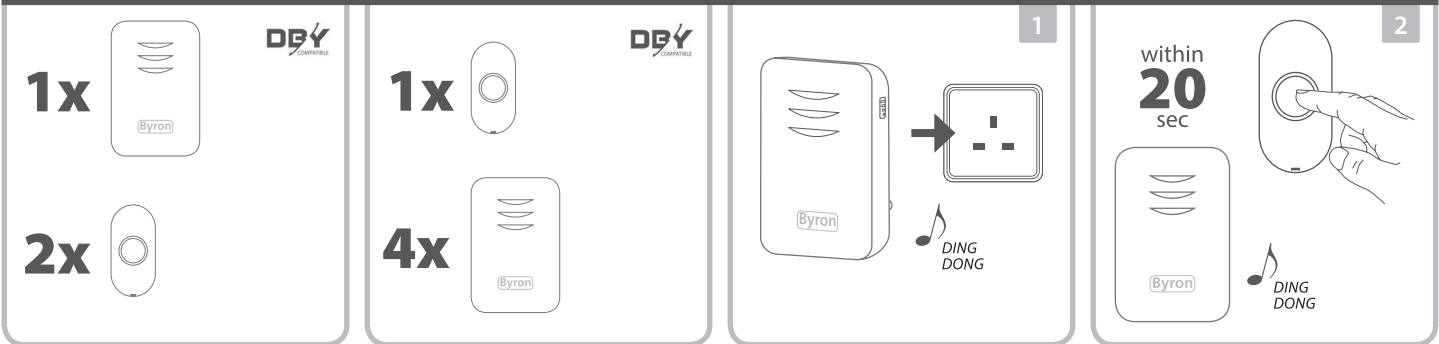

PAIRING MULTIPLE CHIMES | KOPPELEN MEHRERER KLINGELN | JUMELAGE DE PLUSIEURS CARILLONS | MEERDERE DEURBELLEN KOPPELEN | ACCOPPIAMENTO MULTIPO | EMPAREJANDO MÚLTIPLES TIMBRES