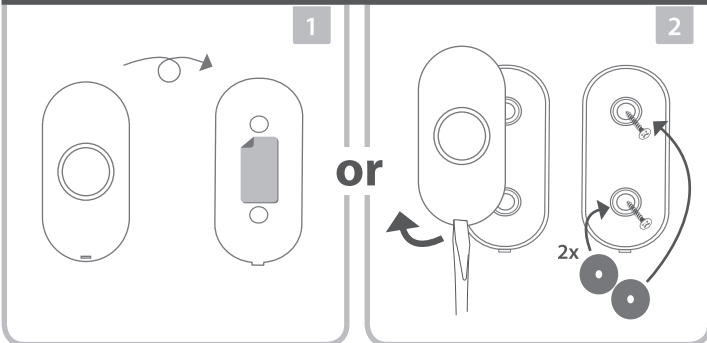

INSTALLATION | INSTALLATION | INSTALLATION | INSTALLATIE | INSTALLAZIONE | INSTALACIÓN