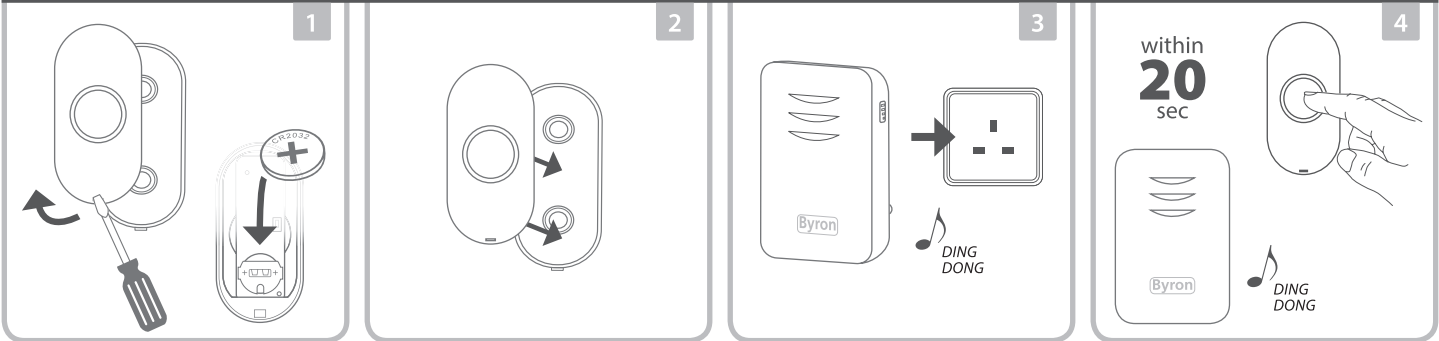

FIRST SET-UP | ERSTEINRICHTUNG | PREMIÈRE CONFIGURATION | EERSTE INSTALLATIE | PRIMO SET-UP | PRIMERA CONFIGURACIÓN