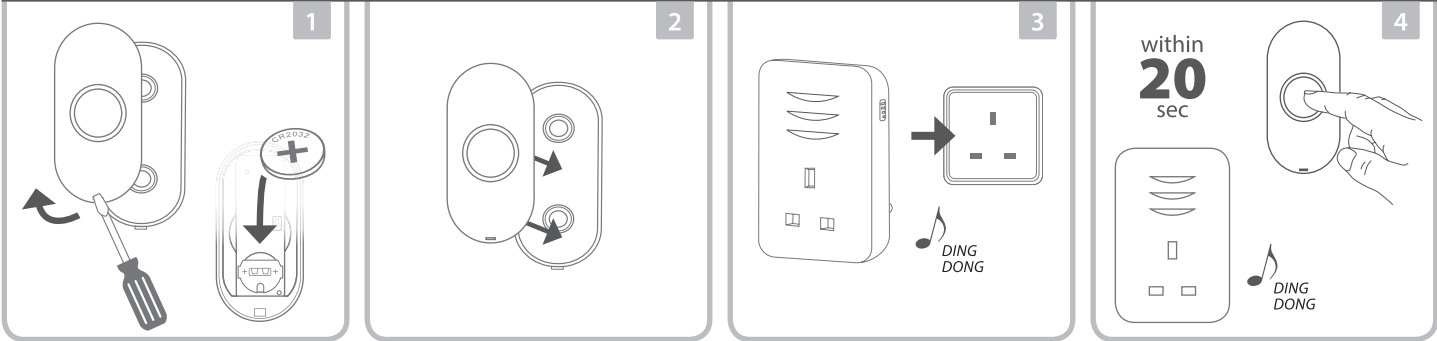

FIRST SET-UP | ERSTEINRICHTUNG | PREMIÈRE CONFIGURATION | EERSTE INSTALLATIE | PRIMO SET-UP | PRIMERA CONFIGURACIÓN