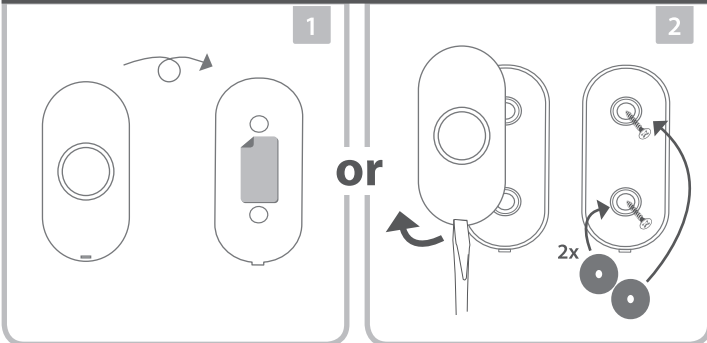

INSTALLATION | INSTALLATION | INSTALLATION | INSTALLATIE | INSTALLAZIONE | INSTALACIÓN