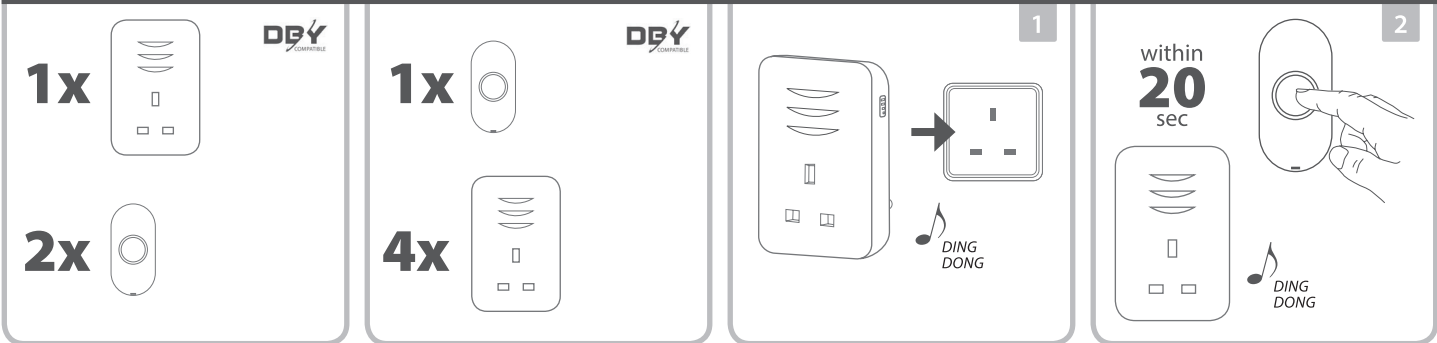

PAIRING MULTIPLE CHIMES | KOPPELN MEHRERER KLINGELN | JUMELAGE DE PLUSIEURS CARILLONS | MEERDERE DEURBELLEN KOPPELEN | ACCOPPIAMENTO MULTIPLO | EMPAREJANDO MÚLTIPLES TIMBRES