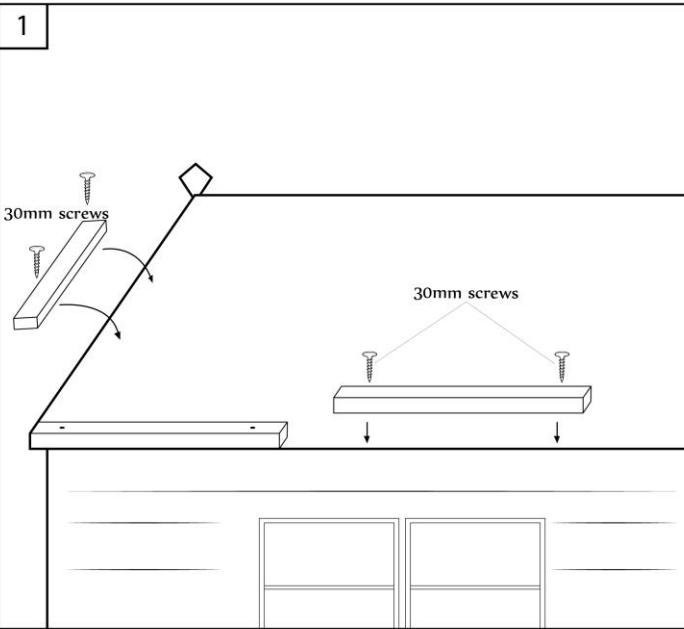

Installation Instructions

01944 758455
www.swiftfoundations.co.uk
sales@swiftfoundations.co.uk

Swift Foundations Ltd - Top Barn - Beckhouse Farm
 Scagglethorpe - Malton - North Yorkshire YO17 8ED