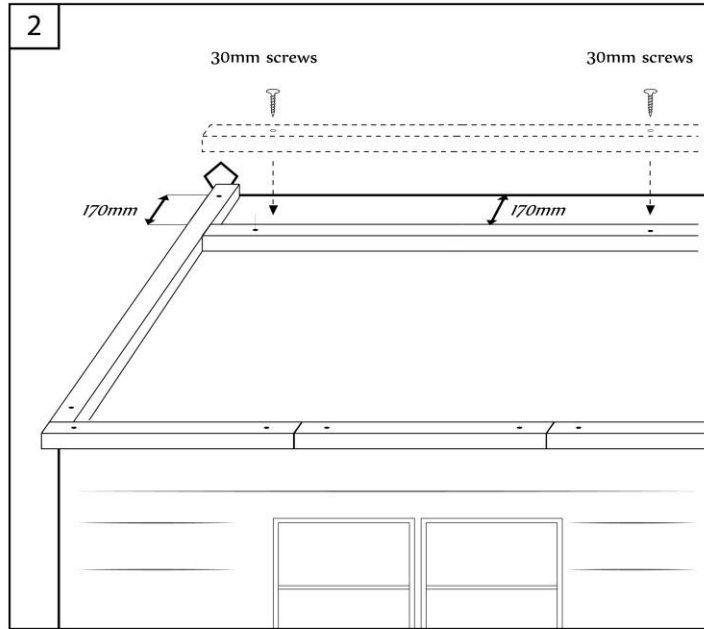

Installation Instructions

01944 758455
www.swiftfoundations.co.uk
sales@swiftfoundations.co.uk

Swift Foundations Ltd - Top Barn - Beckhouse Farm
 Scagglethorpe - Malton - North Yorkshire YO17 8ED