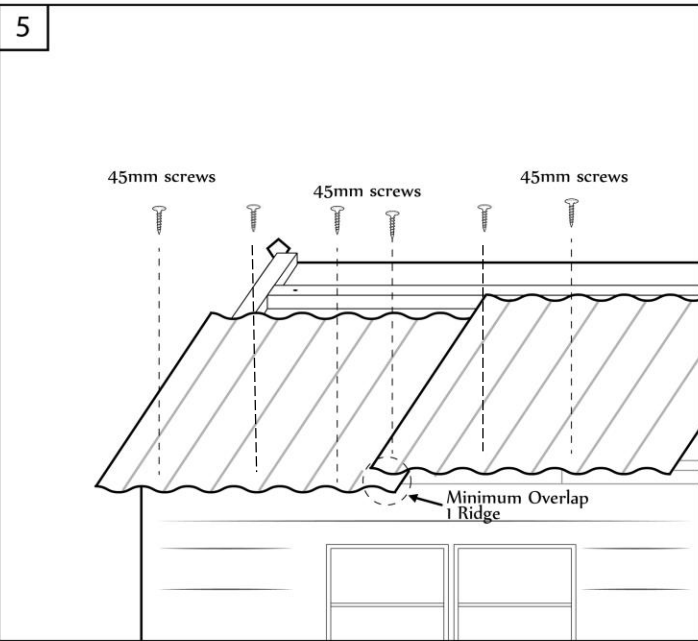

Installation Instructions

01944 758455
www.swiftfoundations.co.uk
sales@swiftfoundations.co.uk

Swift Foundations Ltd - Top Barn - Beckhouse Farm
 Scagglethorpe - Malton - North Yorkshire YO17 8ED