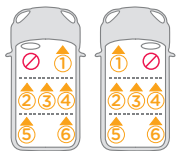

GB Vehicle Fitting Information

This child restraint with base is approved to Regulation ECE R129/00. It is suitable to fix into seat positions in most cars. The numbers on the diagram below correspond with the vehicle fitting positions listed in the following pages.

Seat positions in other cars may also be suitable to accept the child restraint. If in doubt, consult either the child restraint manufacturer or the retailer.

ALWAYS give priority to the rear seats of your vehicle.

Don't use it on front seat with active airbag when installed in rear facing mode.

If your child restraint can be fitted, it is marked with •

If your child restraint cannot be fitted, it is marked with ✕

Electric or hybrid vehicles are marked with ⚡

i-Size vehicles are marked with

If the vehicle is equipped with underfloor storage boxes, these positions are marked with !

Vehicles with underfloor storage boxes are marked with SB!

Customers should refer to the vehicle manufacturer's handbook for use of the support leg in storage boxes.

If your vehicle is not listed in this manual or it is not marked with either a • or ✕ then please refer to your vehicle's handbook or contact the manufacturer for further information.

DE Vehicle Fitting Information

Dieses Kinderrückhaltesystem ist nach der ECE-Richtlinie R129/00 (i-Size) zugelassen. Die Befestigung dieser Basisstation ist grundsätzlich auf den meisten Sitzplätzen im Fahrzeug möglich.

Die Darstellung der Sitzplätze im Fahrzeugdiagramm zeigt sämtliche potenzielle Befestigungsposition auf, welche entsprechend des jeweiligen Fahrzeugmodells variieren können. Die freigegebenen Sitzpositionen finden Sie in der nachfolgenden Auflistung. Beachten Sie hierbei zusätzlich die Anweisungen innerhalb der Betriebsanleitung Ihres Fahrzeugs. Sollte Ihr Fahrzeug nicht in der beigefügten Typenliste vorhanden sein, kontaktieren Sie entweder den Kindersitzhersteller oder Ihren Kindersitz-Fachhändler.

Falls möglich, befestigen Sie das Kinderrückhaltesystem STETS auf den hinteren Fahrzeugsitzen, um Ihrem Kind die größtmögliche Sicherheit zu bieten.

Bei rückwärts-gerichteter Kindersitznutzung am Beifahrersitz stellen Sie UNBEDINGT sicher, dass der Airbag deaktiviert wird.

Liegt eine Freigabe für die Kindersitzmontage vor, wird die mit • angezeigt. Konnte keine Montagefreigabe seitens Kindersitzhersteller erteilt werden, wird dies mit ✕ angezeigt.

Fahrzeuge mit Elektro- oder Hybridantrieb sind mit ⚡ gekennzeichnet.

Fahrzeugmodell mit i-Size-Rückbank sind mit gekennzeichnet.

Angezeigt. Die Sitzpositionen mit Staufach im Fußraum sind mit ! markiert.

Fahrzeuge mit einem Staufach im Fußraum werden mit SB! angezeigt.

Setzen Sie sich bitte in diesem Fall unbedingt mit dem Fahrzeughersteller bzw. Ihrer Vertragswerkstatt in Verbindung, da eine Montage nur bedingt möglich erscheint.