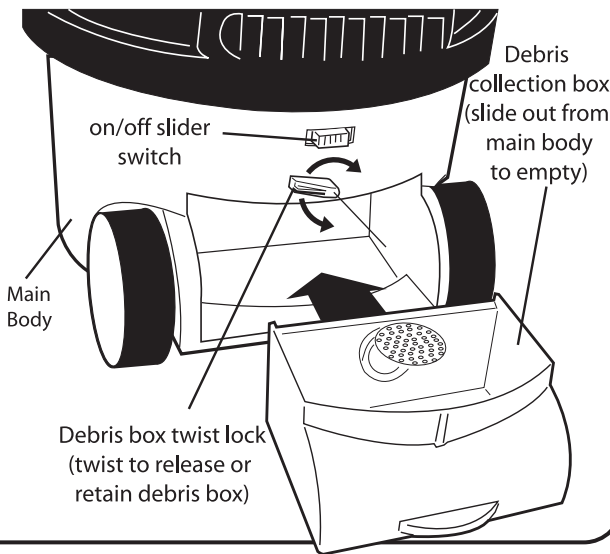

Removing and replacing Debris collection box: