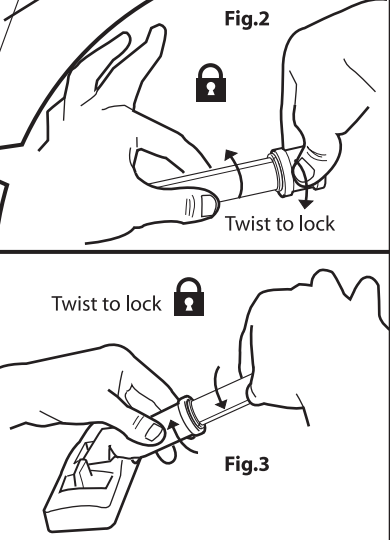

Accessories/Tools are located underneath the black hat.  
To remove black hat, pull both **Tab A** outwards and lift hat off.  
To replace hat onto unit, make sure both **Tab A** are in their open position. Locate hat onto body with **Henry/ Hetty** wording directly above **eyes**, push both **Tab A** into body to secure into position.

**WARNING:**  
**STRANGULATION HAZARD** - Long Hose and cord.  
**CHOKING HAZARD** - Small parts.  
Not suitable for children under 3 years.  
Be careful during use due to posing a potential hazard;  
The toy vacuum is an imitation of real product; The toy vacuum shall be kept out of the reach of very young children.  
TO BE USED UNDER THE DIRECT SUPERVISION OF AN ADULT.