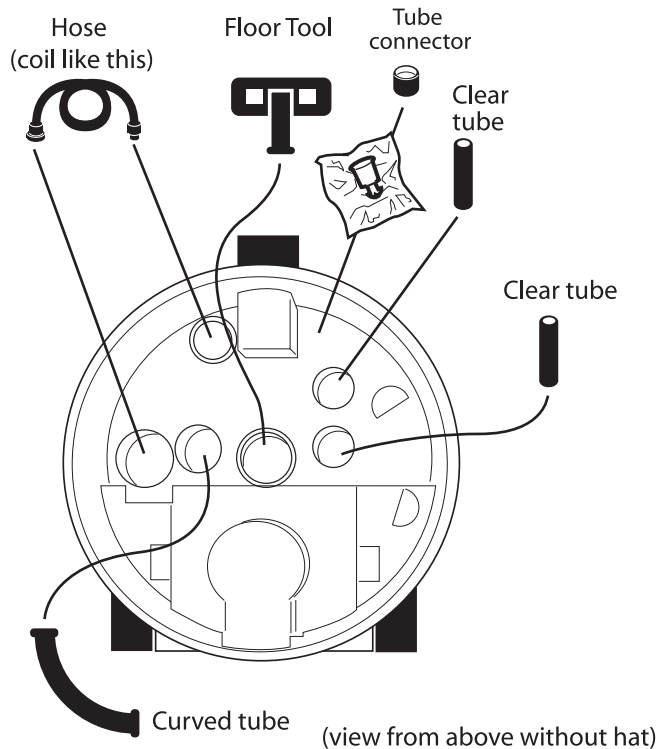

Accessories/Tools are located underneath the black hat.  
To remove black hat, pull both **Tab A** outwards and lift hat off.  
To replace hat onto unit, make sure both **Tab A** are in their open position. Locate hat onto body with **Henry/ Hetty** wording directly above **eyes**, push both **Tab A** into body to secure into position.

**WARNING:**  
**STRANGULATION HAZARD** - Long Hose and cord.  
**CHOKING HAZARD** - Small parts.  
Not suitable for children under 3 years.  
Be careful during use due to posing a potential hazard;  
The toy vacuum is an imitation of real product; The toy vacuum shall be kept out of the reach of very young children.  
TO BE USED UNDER THE DIRECT SUPERVISION OF AN ADULT.

### Locating Accessories/Tools inside Cleaner's body: