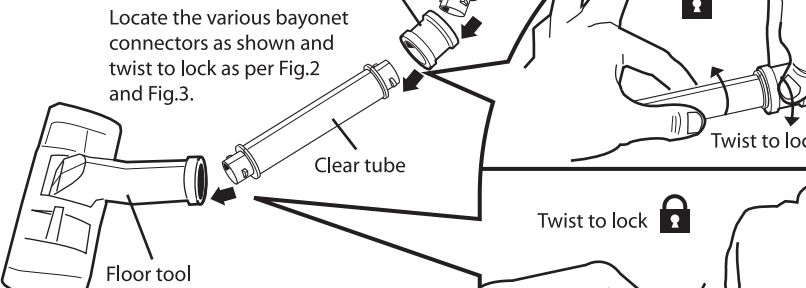

Accessories/Tools are located underneath the black hat.  
To remove black hat, pull both **Tab A** outwards and lift hat off.  
To replace hat onto unit, make sure both **Tab A** are in their open position. Locate hat onto body with **Henry/ Hetty** wording directly above **eyes**, push both **Tab A** into body to secure into position.

**WARNING:**  
**STRANGULATION HAZARD** - Long Hose and cord.  
**CHOKING HAZARD** - Small parts.  
Not suitable for children under 3 years.  
Be careful during use due to posing a potential hazard;  
The toy vacuum is an imitation of real product; The toy vacuum shall be kept out of the reach of very young children.  
TO BE USED UNDER THE DIRECT SUPERVISION OF AN ADULT.