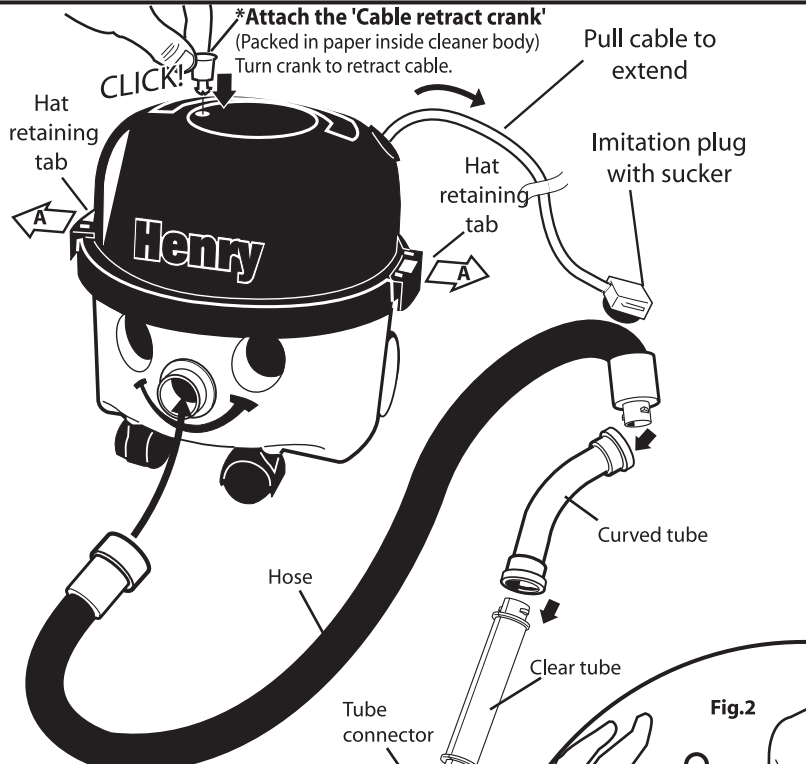

Accessories/Tools are located underneath the black hat.  
To remove black hat, pull both **Tab A** outwards and lift hat off.  
To replace hat onto unit, make sure both **Tab A** are in their open position. Locate hat onto body with **Henry/ Hetty** wording directly above **eyes**, push both **Tab A** into body to secure into position.

**WARNING:**  
**STRANGULATION HAZARD** - Long Hose and cord.  
**CHOKING HAZARD** - Small parts.  
Not suitable for children under 3 years.  
Be careful during use due to posing a potential hazard;  
The toy vacuum is an imitation of real product; The toy vacuum shall be kept out of the reach of very young children.  
TO BE USED UNDER THE DIRECT SUPERVISION OF AN ADULT.