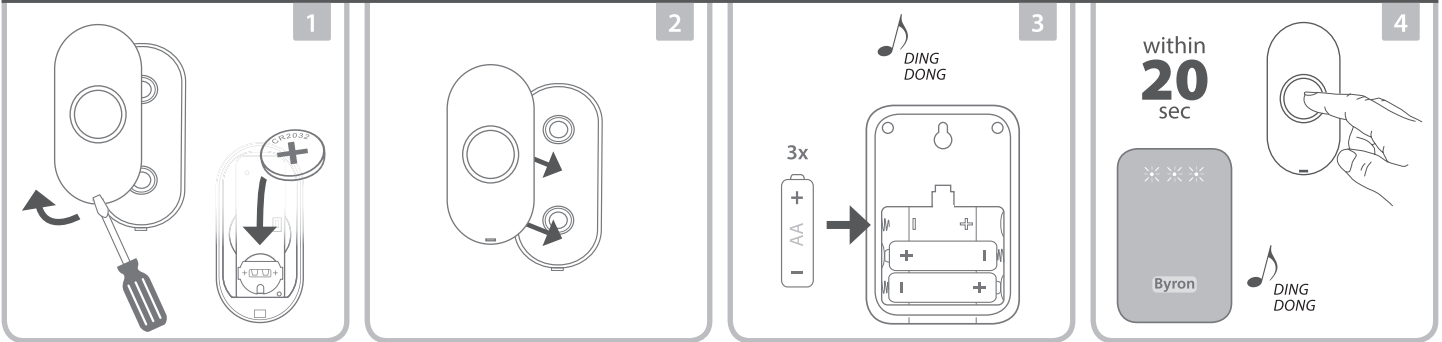

FIRST SET-UP | ERSTEINRICHTUNG | PREMIÈRE CONFIGURATION | EERSTE INSTALLATIE | PRIMO SET-UP | PRIMERA CONFIGURACIÓN