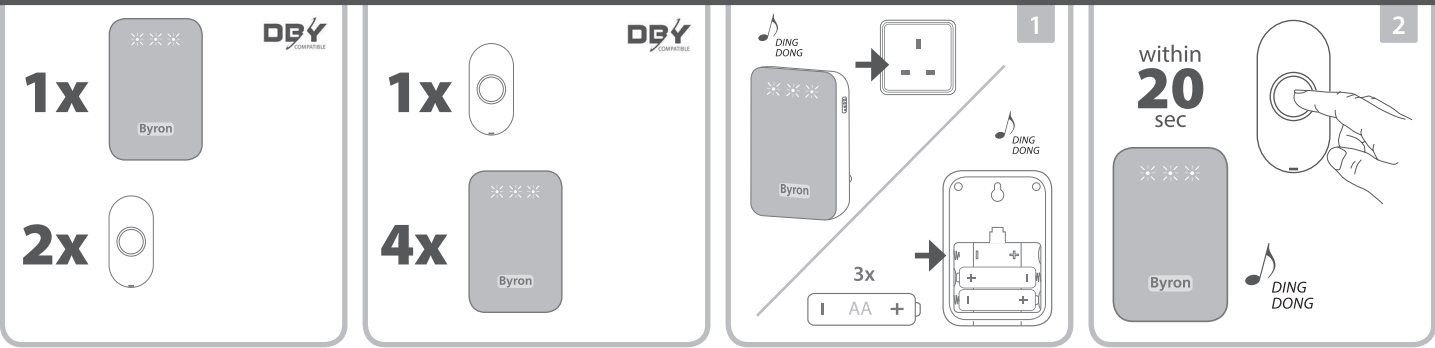

PAIRING MULTIPLE CHIMES | KOPPELN MEHRERER KLINGELN | JUMELAGE DE PLUSIEURS CARILLONS | MEERDERE DEURBELLEN KOPPELEN | ACCOPPIAMENTO MULTIPLO | EMPAREJANDO MÚLTIPLES TIMBRES