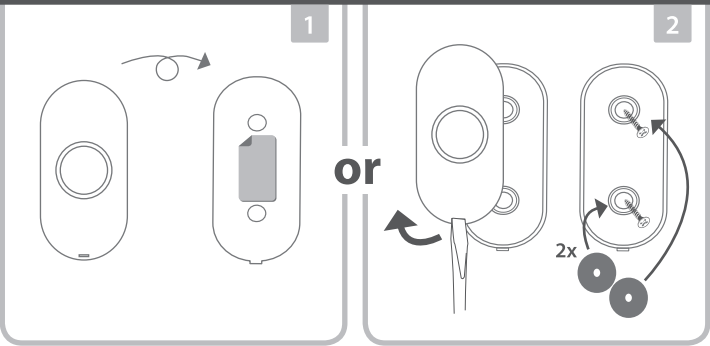

INSTALLATION | INSTALLATION | INSTALLATION | INSTALLATIE | INSTALLAZIONE | INSTALACIÓN