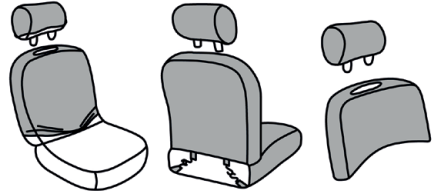

Rear back: 132 x 79cm

Rear seat: 132 x 59cm

SWC: 38 x 7.5cm

Safety pads: 27 x 6.5cm

Front car mat: 65 x 43cm

Rear car mat: 44 x 33cm

**COVER PARTS INCLUDED\***

\* Seat covers are for general illustration purpose and may not reflect your purchased product. S hooks may differ in each set.

### 1. Front seat base.

Pull front seat base cover evenly over seat base stretching to cover area. Secure underside in place with S hooks provided.