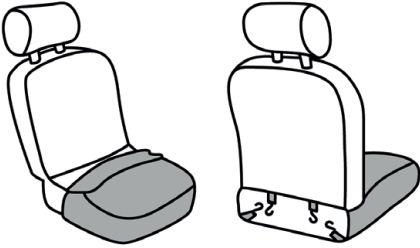

Rear back: 132 x 79cm

Rear seat: 132 x 59cm

SWC: 38 x 7.5cm

Safety pads: 27 x 6.5cm

Front car mat: 65 x 43cm

Rear car mat: 44 x 33cm

**COVER PARTS INCLUDED\***

\* Seat covers are for general illustration purpose and may not reflect your purchased product. S hooks may differ in each set.

### 1. Front seat base.

Pull front seat base cover evenly over seat base stretching to cover area. Secure underside in place with S hooks provided.