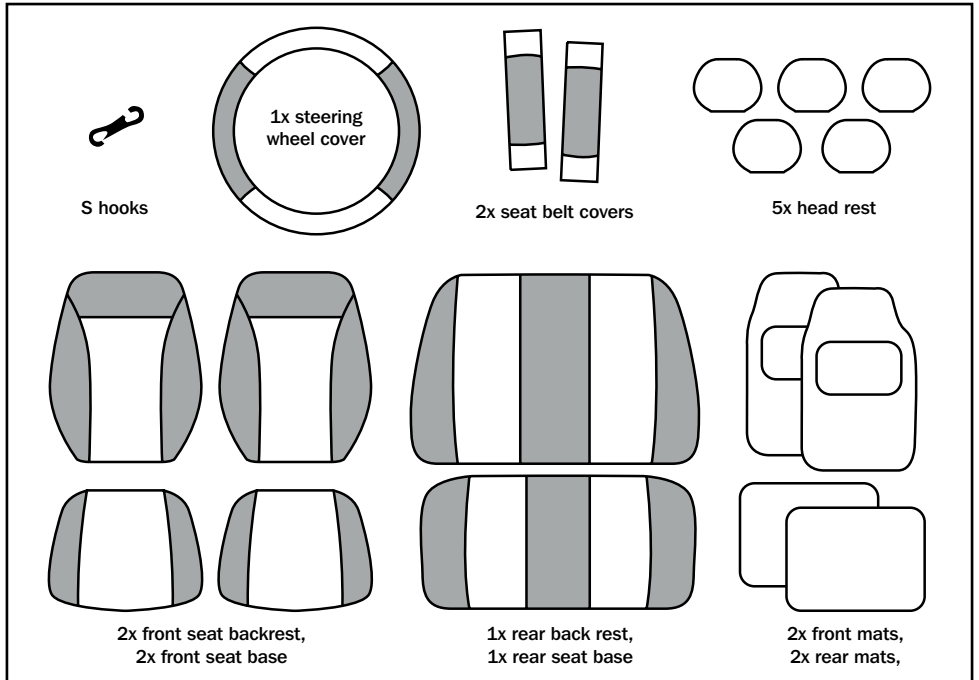

# Car Seat Cover and Mat Bundle Set

**ARG170**

**Product code: 355/6245**

**Colour: Black/Red**

**SIZING INFORMATION:**

Headrest: 30 x 27cm

Front back: 68 x 56cm

Front seat: 52 x 56cm

Rear back: 132 x 79cm

Rear seat: 132 x 59cm

SWC: 38 x 7.5cm

Safety pads: 27 x 6.5cm

Front car mat: 65 x 43cm

Rear car mat: 44 x 33cm

**COVER PARTS INCLUDED\***

\* Seat covers are for general illustration purpose and may not reflect your purchased product. S hooks may differ in each set.

## GENERAL FITTING INSTRUCTIONS

### 1. Front seat base.

Pull front seat base cover evenly over seat base stretching to cover area. Secure underside in place with S hooks provided.