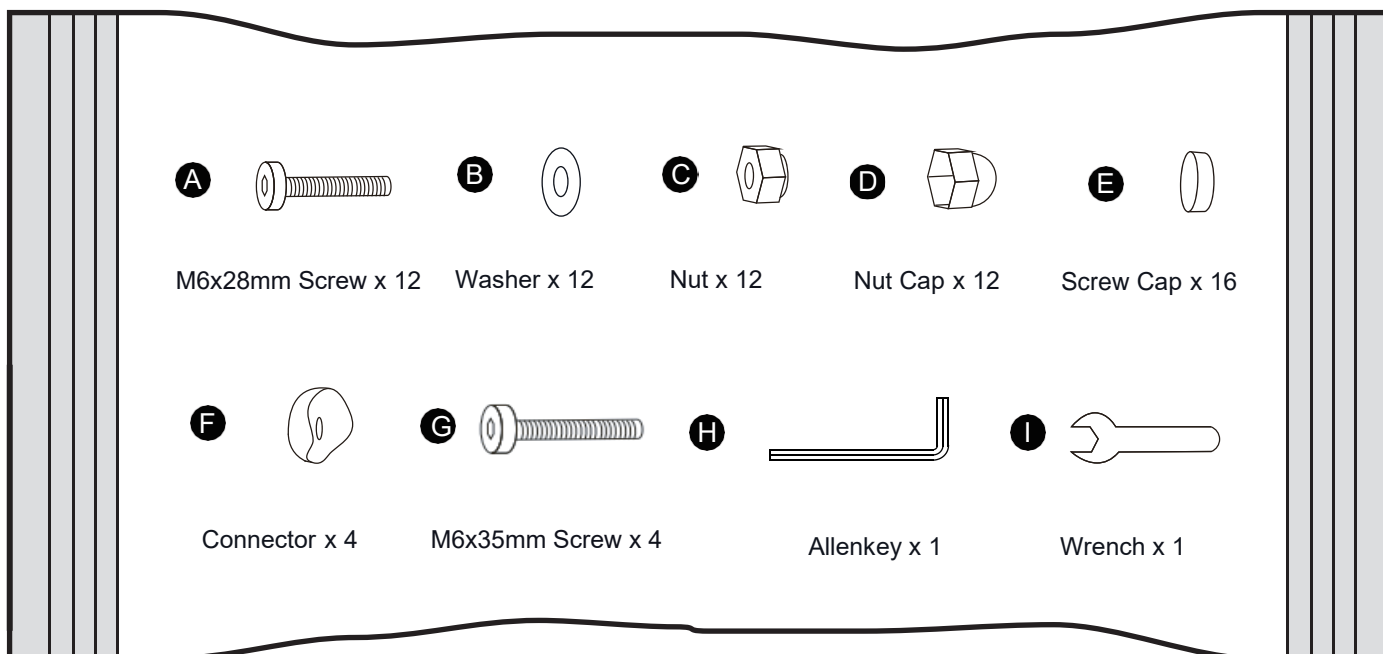

Fittings

Bag 1

Parts