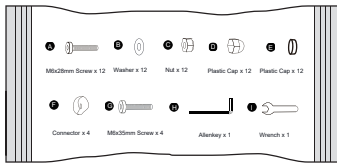

Fittings

Bag 1

Parts

1 Side panel x2

2 Support Bar x 3

3 Support Bar x 2

4 Seat x 1

Plastic foot cap x 4
(Assembled on the leg)

1

2

3

4

IMPORTANT

On a regular basis please check that the screws and fittings have not become loose as this could present a potential choke hazard.

Assembly is complete