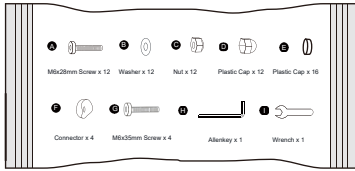

Fittings

Bag 1

Parts

1 Side panel x2

2 Support Bar x 3

3 Support Bar x 2

4 Seat x 1

Plastic foot cap x 4
(Assembled on the leg)

1

2

3

4

IMPORTANT

On a regular basis please check that the screws and fittings have not become loose as this could present a potential choke hazard.

Assembly is complete