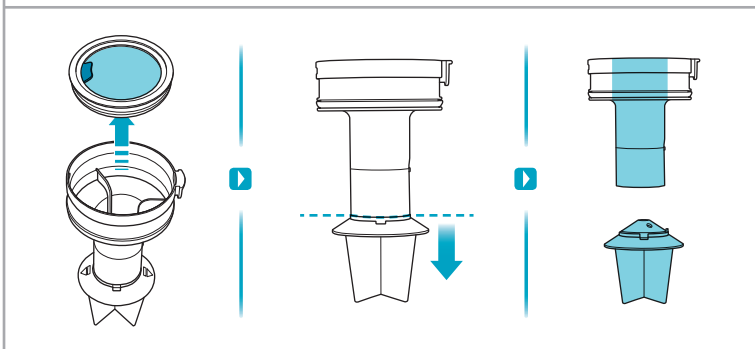

Carpet

Hard Floor

<b>ASKW5</b>	<b>AKIT23</b>	<b>AKIT22</b>	<b>AZE167</b>	<b>AZE155</b>	<b>AZE149</b>
900 923 613 <b>Yearly performance Kit</b>	900 923 392 <b>Home and car kit</b>	900 923 360 <b>Duster kit</b>	900 923 615 <b>Battery 4.0 Ah / 57 Wh</b>	900 923 388 <b>PetPro+</b>	900 923 389 <b>BedProPower+</b>
<b>AZE168</b>	<b>AZE158</b>	<b>AZE159</b>	<b>AZE146</b>	<b>AZE166</b>	
900 923 616 <b>PowerPro mop nozzle</b>	900 923 441 <b>Standard pads</b>	900 923 443 <b>Delicate pads</b>	900 923 362 <b>Duster</b>	900 923 614 <b>PowerPro hard floor nozzle</b>	
					A24538806
					<b>RECYCLED</b> Paper made from recycled material <b>FSC® C139575</b>
					<a href="http://www.shop.aeg.com">www.shop.aeg.com</a>