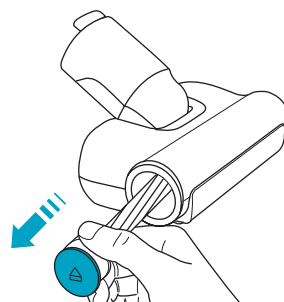

Carpet

Hard Floor

<b>ASKW5</b>	<b>AKIT23</b>	<b>AKIT22</b>	<b>AZE167</b>	<b>AZE155</b>	<b>AZE149</b>
900 923 613 <b>Yearly performance Kit</b>	900 923 392 <b>Home and car kit</b>	900 923 360 <b>Duster kit</b>	900 923 615 <b>Battery 4.0 Ah / 57 Wh</b>	900 923 388 <b>PetPro+</b>	900 923 389 <b>BedProPower+</b>
<b>AZE168</b>	<b>AZE158</b>	<b>AZE159</b>	<b>AZE146</b>	<b>AZE166</b>	
900 923 616 <b>PowerPro mop nozzle</b>	900 923 441 <b>Standard pads</b>	900 923 443 <b>Delicate pads</b>	900 923 362 <b>Duster</b>	900 923 614 <b>PowerPro hard floor nozzle</b>	
					A24538806
					<b>RECYCLED</b> Paper made from recycled material <b>FSC® C139575</b>
					<a href="http://www.shop.aeg.com">www.shop.aeg.com</a>