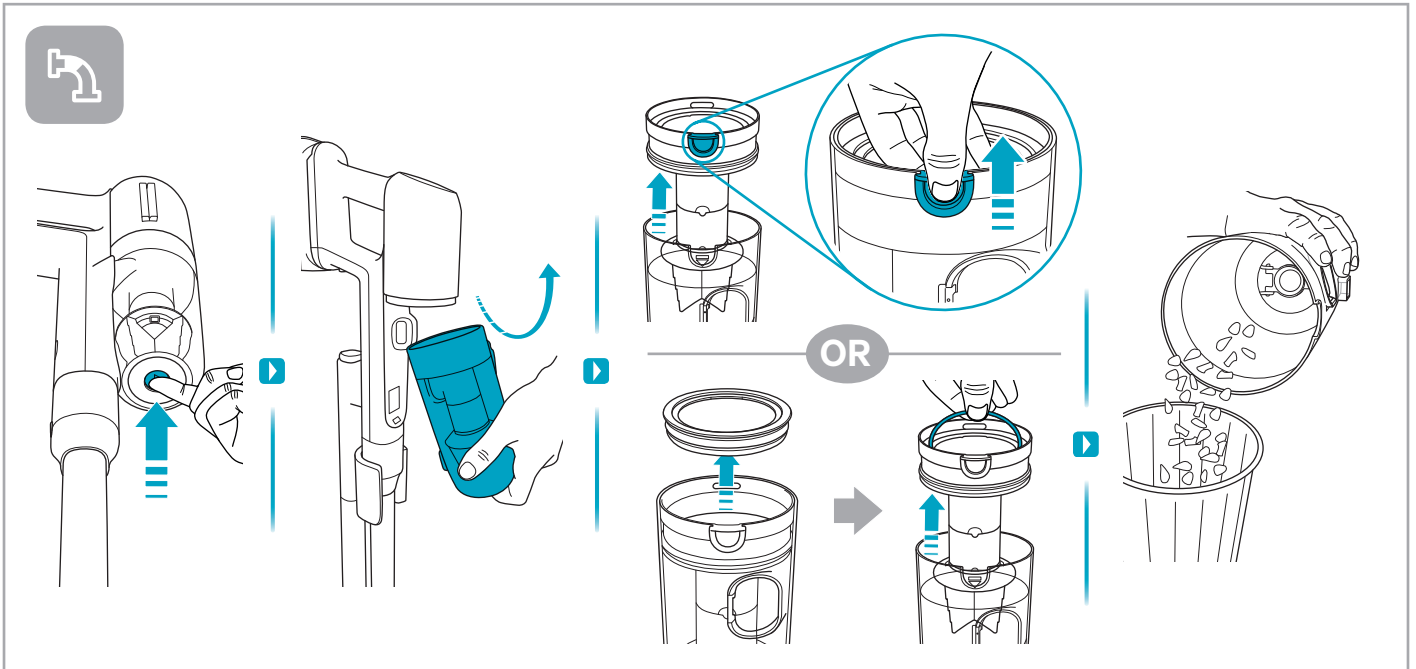

Carpet

Hard Floor

<b>ASKW5</b>	<b>AKIT23</b>	<b>AKIT22</b>	<b>AZE167</b>	<b>AZE155</b>	<b>AZE149</b>
900 923 613 <b>Yearly performance Kit</b>	900 923 392 <b>Home and car kit</b>	900 923 360 <b>Duster kit</b>	900 923 615 <b>Battery 4.0 Ah / 57 Wh</b>	900 923 388 <b>PetPro+</b>	900 923 389 <b>BedProPower+</b>
<b>AZE168</b>	<b>AZE158</b>	<b>AZE159</b>	<b>AZE146</b>	<b>AZE166</b>	
900 923 616 <b>PowerPro mop nozzle</b>	900 923 441 <b>Standard pads</b>	900 923 443 <b>Delicate pads</b>	900 923 362 <b>Duster</b>	900 923 614 <b>PowerPro hard floor nozzle</b>	
					A24538806
					<b>RECYCLED</b> Paper made from recycled material <b>FSC® C139575</b>
					<a href="http://www.shop.aeg.com">www.shop.aeg.com</a>