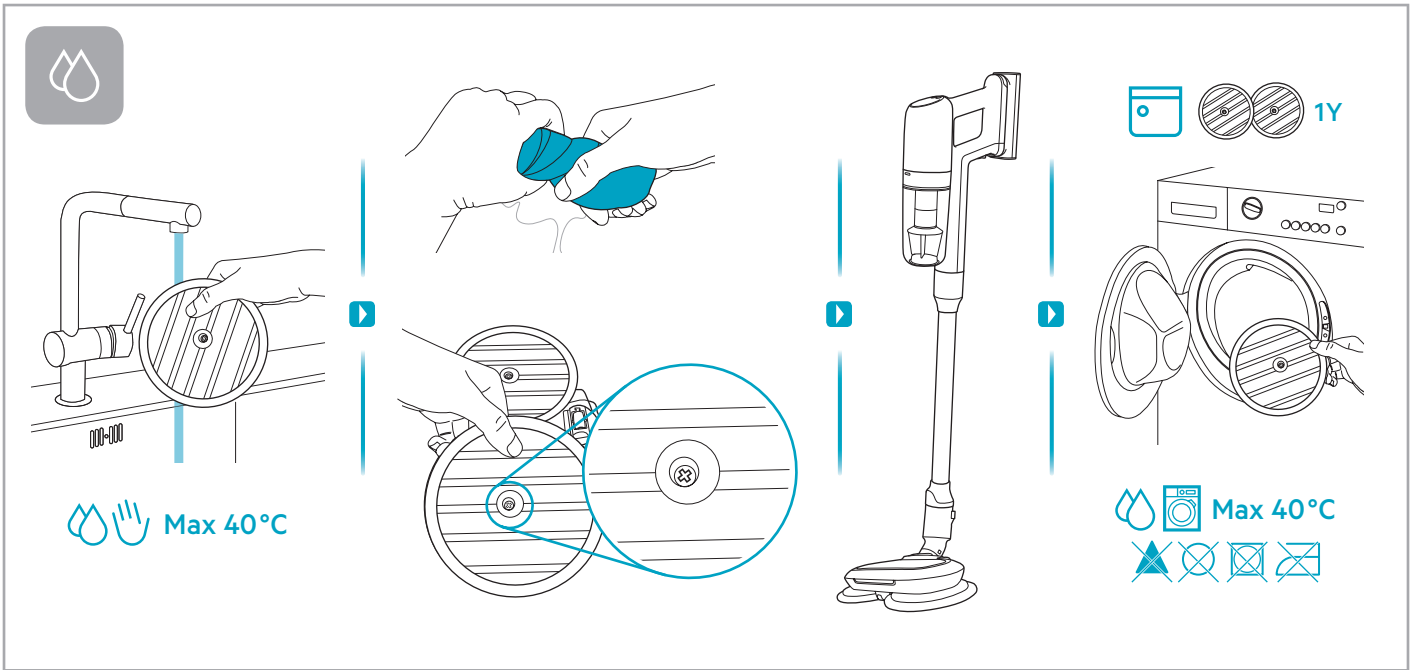

Carpet

Hard Floor

<b>ASKW5</b>	<b>AKIT23</b>	<b>AKIT22</b>	<b>AZE167</b>	<b>AZE155</b>	<b>AZE149</b>
900 923 613 <b>Yearly performance Kit</b>	900 923 392 <b>Home and car kit</b>	900 923 360 <b>Duster kit</b>	900 923 615 <b>Battery 4.0 Ah / 57 Wh</b>	900 923 388 <b>PetPro+</b>	900 923 389 <b>BedProPower+</b>
<b>AZE168</b>	<b>AZE158</b>	<b>AZE159</b>	<b>AZE146</b>	<b>AZE166</b>	
900 923 616 <b>PowerPro mop nozzle</b>	900 923 441 <b>Standard pads</b>	900 923 443 <b>Delicate pads</b>	900 923 362 <b>Duster</b>	900 923 614 <b>PowerPro hard floor nozzle</b>	
					A24538806
					<b>RECYCLED</b> Paper made from recycled material <b>FSC® C139575</b>
					<a href="http://www.shop.aeg.com">www.shop.aeg.com</a>