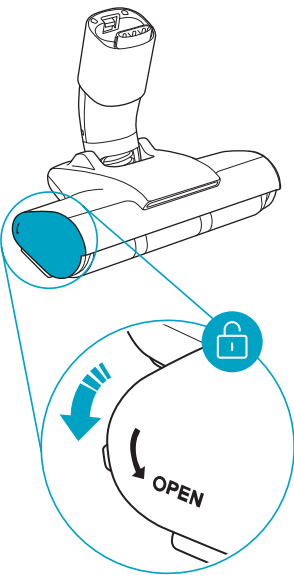

Carpet

Hard Floor

<b>ASKW5</b>	<b>AKIT23</b>	<b>AKIT22</b>	<b>AZE167</b>	<b>AZE155</b>	<b>AZE149</b>
900 923 613 <b>Yearly performance Kit</b>	900 923 392 <b>Home and car kit</b>	900 923 360 <b>Duster kit</b>	900 923 615 <b>Battery 4.0 Ah / 57 Wh</b>	900 923 388 <b>PetPro+</b>	900 923 389 <b>BedProPower+</b>
<b>AZE168</b>	<b>AZE158</b>	<b>AZE159</b>	<b>AZE146</b>	<b>AZE166</b>	
900 923 616 <b>PowerPro mop nozzle</b>	900 923 441 <b>Standard pads</b>	900 923 443 <b>Delicate pads</b>	900 923 362 <b>Duster</b>	900 923 614 <b>PowerPro hard floor nozzle</b>	
					A24538806
					<b>RECYCLED</b> Paper made from recycled material <b>FSC® C139575</b>
					<a href="http://www.shop.aeg.com">www.shop.aeg.com</a>