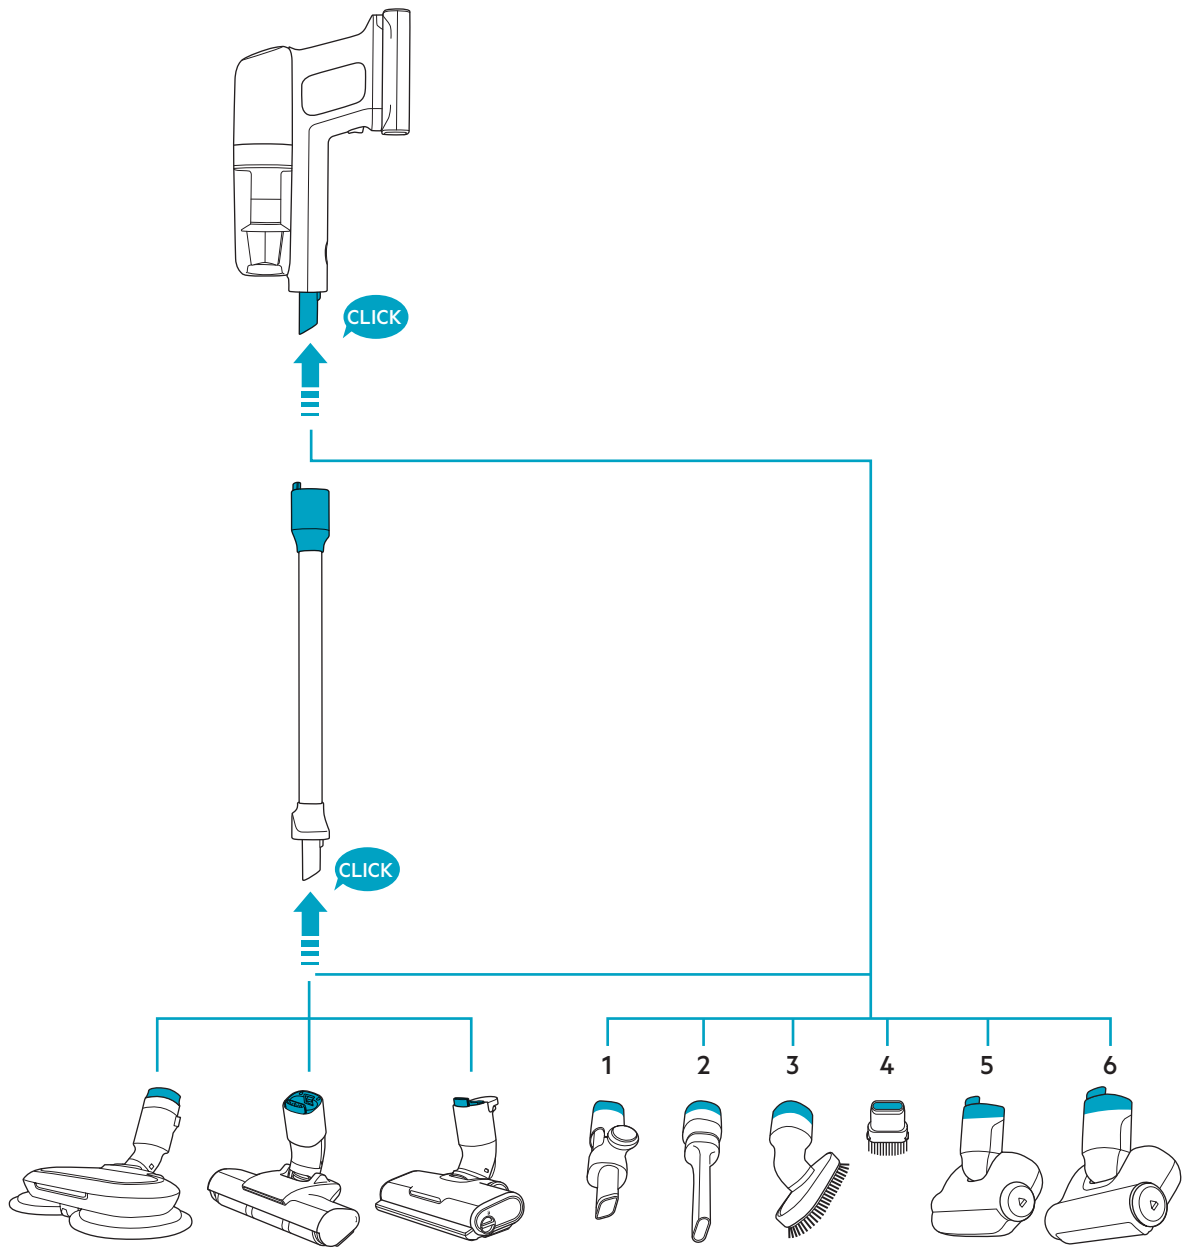

Carpet

Hard Floor

<b>ASKW5</b>	<b>AKIT23</b>	<b>AKIT22</b>	<b>AZE167</b>	<b>AZE155</b>	<b>AZE149</b>
900 923 613 <b>Yearly performance Kit</b>	900 923 392 <b>Home and car kit</b>	900 923 360 <b>Duster kit</b>	900 923 615 <b>Battery 4.0 Ah / 57 Wh</b>	900 923 388 <b>PetPro+</b>	900 923 389 <b>BedProPower+</b>
<b>AZE168</b>	<b>AZE158</b>	<b>AZE159</b>	<b>AZE146</b>	<b>AZE166</b>	
900 923 616 <b>PowerPro mop nozzle</b>	900 923 441 <b>Standard pads</b>	900 923 443 <b>Delicate pads</b>	900 923 362 <b>Duster</b>	900 923 614 <b>PowerPro hard floor nozzle</b>	
					A24538806
					<b>RECYCLED</b> Paper made from recycled material <b>FSC® C139575</b>
					<a href="http://www.shop.aeg.com">www.shop.aeg.com</a>