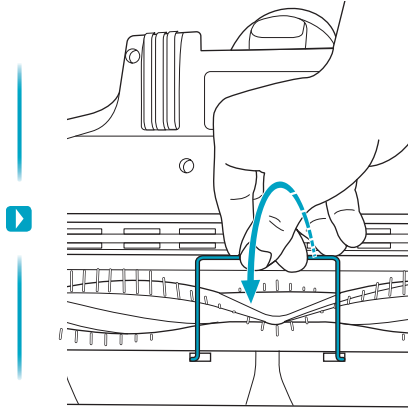

Carpet

Hard Floor

<b>ASKW5</b>	<b>AKIT23</b>	<b>AKIT22</b>	<b>AZE167</b>	<b>AZE155</b>	<b>AZE149</b>
900 923 613 <b>Yearly performance Kit</b>	900 923 392 <b>Home and car kit</b>	900 923 360 <b>Duster kit</b>	900 923 615 <b>Battery 4.0 Ah / 57 Wh</b>	900 923 388 <b>PetPro+</b>	900 923 389 <b>BedProPower+</b>
<b>AZE168</b>	<b>AZE158</b>	<b>AZE159</b>	<b>AZE146</b>	<b>AZE166</b>	
900 923 616 <b>PowerPro mop nozzle</b>	900 923 441 <b>Standard pads</b>	900 923 443 <b>Delicate pads</b>	900 923 362 <b>Duster</b>	900 923 614 <b>PowerPro hard floor nozzle</b>	
					A24538806
					<b>RECYCLED</b> Paper made from recycled material <b>FSC® C139575</b>
					<a href="http://www.shop.aeg.com">www.shop.aeg.com</a>