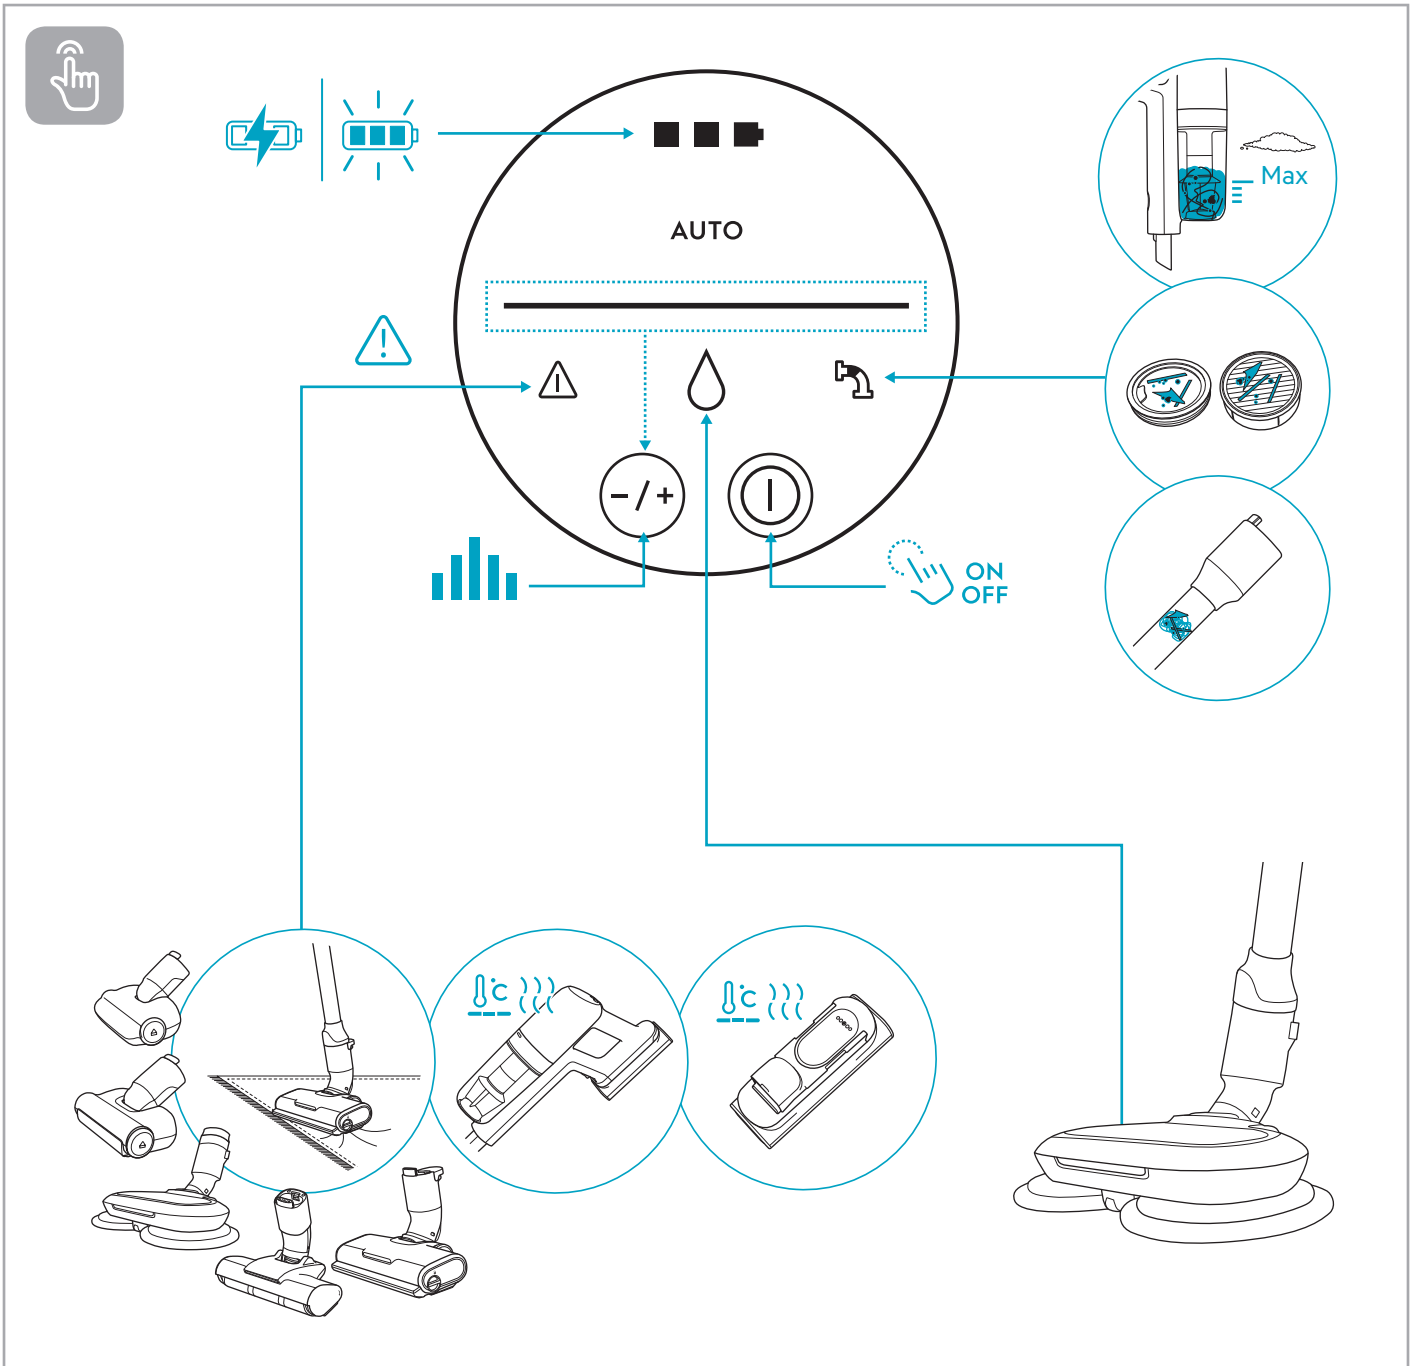

Carpet

Hard Floor

<b>ASKW5</b>	<b>AKIT23</b>	<b>AKIT22</b>	<b>AZE167</b>	<b>AZE155</b>	<b>AZE149</b>
900 923 613 <b>Yearly performance Kit</b>	900 923 392 <b>Home and car kit</b>	900 923 360 <b>Duster kit</b>	900 923 615 <b>Battery 4.0 Ah / 57 Wh</b>	900 923 388 <b>PetPro+</b>	900 923 389 <b>BedProPower+</b>
<b>AZE168</b>	<b>AZE158</b>	<b>AZE159</b>	<b>AZE146</b>	<b>AZE166</b>	
900 923 616 <b>PowerPro mop nozzle</b>	900 923 441 <b>Standard pads</b>	900 923 443 <b>Delicate pads</b>	900 923 362 <b>Duster</b>	900 923 614 <b>PowerPro hard floor nozzle</b>	
					A24538806
					<b>RECYCLED</b> Paper made from recycled material <b>FSC® C139575</b>
					<a href="http://www.shop.aeg.com">www.shop.aeg.com</a>