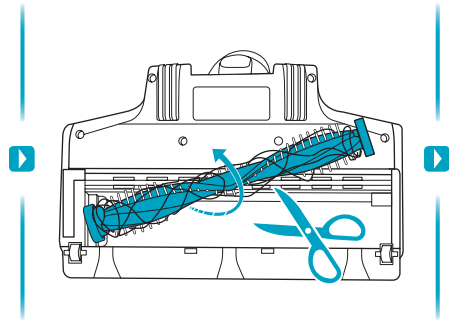

Carpet

Hard Floor

<b>ASKW5</b>	<b>AKIT23</b>	<b>AKIT22</b>	<b>AZE167</b>	<b>AZE155</b>	<b>AZE149</b>
900 923 613 <b>Yearly performance Kit</b>	900 923 392 <b>Home and car kit</b>	900 923 360 <b>Duster kit</b>	900 923 615 <b>Battery 4.0 Ah / 57 Wh</b>	900 923 388 <b>PetPro+</b>	900 923 389 <b>BedProPower+</b>
<b>AZE168</b>	<b>AZE158</b>	<b>AZE159</b>	<b>AZE146</b>	<b>AZE166</b>	
900 923 616 <b>PowerPro mop nozzle</b>	900 923 441 <b>Standard pads</b>	900 923 443 <b>Delicate pads</b>	900 923 362 <b>Duster</b>	900 923 614 <b>PowerPro hard floor nozzle</b>	
					A24538806
					<b>RECYCLED</b> Paper made from recycled material <b>FSC® C139575</b>
					<a href="http://www.shop.aeg.com">www.shop.aeg.com</a>