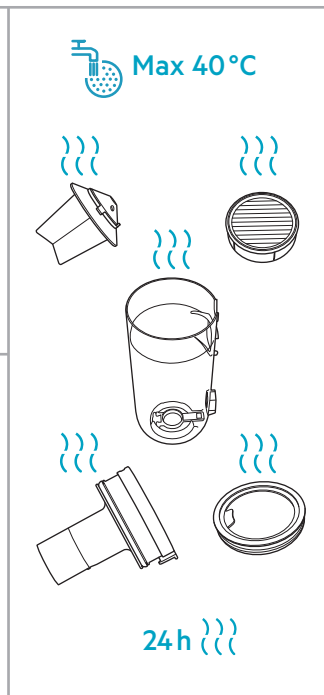

Carpet

Hard Floor

<b>ASKW5</b>	<b>AKIT23</b>	<b>AKIT22</b>	<b>AZE167</b>	<b>AZE155</b>	<b>AZE149</b>
900 923 613 <b>Yearly performance Kit</b>	900 923 392 <b>Home and car kit</b>	900 923 360 <b>Duster kit</b>	900 923 615 <b>Battery 4.0 Ah / 57 Wh</b>	900 923 388 <b>PetPro+</b>	900 923 389 <b>BedProPower+</b>
<b>AZE168</b>	<b>AZE158</b>	<b>AZE159</b>	<b>AZE146</b>	<b>AZE166</b>	
900 923 616 <b>PowerPro mop nozzle</b>	900 923 441 <b>Standard pads</b>	900 923 443 <b>Delicate pads</b>	900 923 362 <b>Duster</b>	900 923 614 <b>PowerPro hard floor nozzle</b>	
					A24538806
					<b>RECYCLED</b> Paper made from recycled material <b>FSC® C139575</b>
					<a href="http://www.shop.aeg.com">www.shop.aeg.com</a>