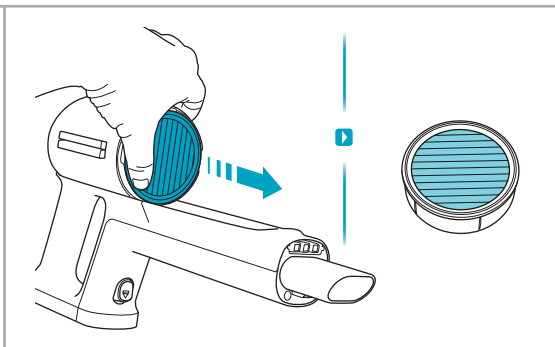

Carpet

Hard Floor

<b>ASKW5</b>	<b>AKIT23</b>	<b>AKIT22</b>	<b>AZE167</b>	<b>AZE155</b>	<b>AZE149</b>
900 923 613 <b>Yearly performance Kit</b>	900 923 392 <b>Home and car kit</b>	900 923 360 <b>Duster kit</b>	900 923 615 <b>Battery 4.0 Ah / 57 Wh</b>	900 923 388 <b>PetPro+</b>	900 923 389 <b>BedProPower+</b>
<b>AZE168</b>	<b>AZE158</b>	<b>AZE159</b>	<b>AZE146</b>	<b>AZE166</b>	
900 923 616 <b>PowerPro mop nozzle</b>	900 923 441 <b>Standard pads</b>	900 923 443 <b>Delicate pads</b>	900 923 362 <b>Duster</b>	900 923 614 <b>PowerPro hard floor nozzle</b>	
					A24538806
					<b>RECYCLED</b> Paper made from recycled material <b>FSC® C139575</b>
					<a href="http://www.shop.aeg.com">www.shop.aeg.com</a>