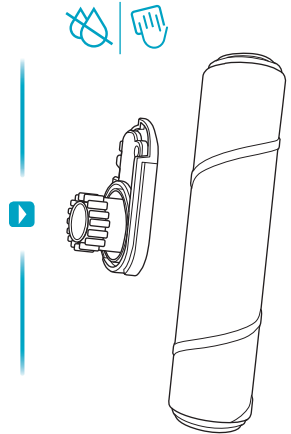

Carpet

Hard Floor

<b>ASKW5</b>	<b>AKIT23</b>	<b>AKIT22</b>	<b>AZE167</b>	<b>AZE155</b>	<b>AZE149</b>
900 923 613 <b>Yearly performance Kit</b>	900 923 392 <b>Home and car kit</b>	900 923 360 <b>Duster kit</b>	900 923 615 <b>Battery 4.0 Ah / 57 Wh</b>	900 923 388 <b>PetPro+</b>	900 923 389 <b>BedProPower+</b>
<b>AZE168</b>	<b>AZE158</b>	<b>AZE159</b>	<b>AZE146</b>	<b>AZE166</b>	
900 923 616 <b>PowerPro mop nozzle</b>	900 923 441 <b>Standard pads</b>	900 923 443 <b>Delicate pads</b>	900 923 362 <b>Duster</b>	900 923 614 <b>PowerPro hard floor nozzle</b>	
					A24538806
					<b>RECYCLED</b> Paper made from recycled material <b>FSC® C139575</b>
					<a href="http://www.shop.aeg.com">www.shop.aeg.com</a>