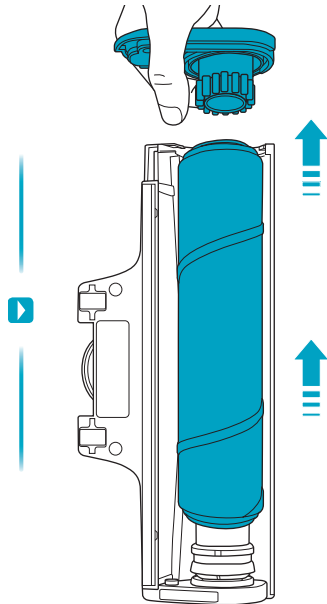

Carpet

Hard Floor

<b>ASKW5</b>	<b>AKIT23</b>	<b>AKIT22</b>	<b>AZE167</b>	<b>AZE155</b>	<b>AZE149</b>
900 923 613 <b>Yearly performance Kit</b>	900 923 392 <b>Home and car kit</b>	900 923 360 <b>Duster kit</b>	900 923 615 <b>Battery 4.0 Ah / 57 Wh</b>	900 923 388 <b>PetPro+</b>	900 923 389 <b>BedProPower+</b>
<b>AZE168</b>	<b>AZE158</b>	<b>AZE159</b>	<b>AZE146</b>	<b>AZE166</b>	
900 923 616 <b>PowerPro mop nozzle</b>	900 923 441 <b>Standard pads</b>	900 923 443 <b>Delicate pads</b>	900 923 362 <b>Duster</b>	900 923 614 <b>PowerPro hard floor nozzle</b>	
					A24538806
					<b>RECYCLED</b> Paper made from recycled material <b>FSC® C139575</b>
					<a href="http://www.shop.aeg.com">www.shop.aeg.com</a>