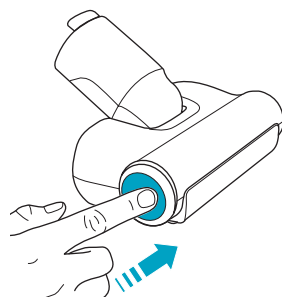

Carpet

Hard Floor

<b>ASKW5</b>	<b>AKIT23</b>	<b>AKIT22</b>	<b>AZE167</b>	<b>AZE155</b>	<b>AZE149</b>
900 923 613 <b>Yearly performance Kit</b>	900 923 392 <b>Home and car kit</b>	900 923 360 <b>Duster kit</b>	900 923 615 <b>Battery 4.0 Ah / 57 Wh</b>	900 923 388 <b>PetPro+</b>	900 923 389 <b>BedProPower+</b>
<b>AZE168</b>	<b>AZE158</b>	<b>AZE159</b>	<b>AZE146</b>	<b>AZE166</b>	
900 923 616 <b>PowerPro mop nozzle</b>	900 923 441 <b>Standard pads</b>	900 923 443 <b>Delicate pads</b>	900 923 362 <b>Duster</b>	900 923 614 <b>PowerPro hard floor nozzle</b>	
					A24538806
					<b>RECYCLED</b> Paper made from recycled material <b>FSC® C139575</b>
					<a href="http://www.shop.aeg.com">www.shop.aeg.com</a>