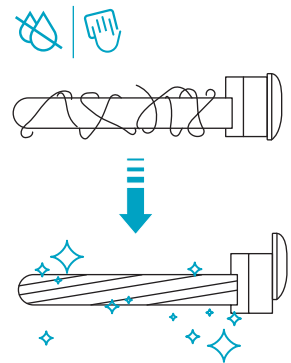

Carpet

Hard Floor

<b>ASKW5</b>	<b>AKIT23</b>	<b>AKIT22</b>	<b>AZE167</b>	<b>AZE155</b>	<b>AZE149</b>
900 923 613 <b>Yearly performance Kit</b>	900 923 392 <b>Home and car kit</b>	900 923 360 <b>Duster kit</b>	900 923 615 <b>Battery 4.0 Ah / 57 Wh</b>	900 923 388 <b>PetPro+</b>	900 923 389 <b>BedProPower+</b>
<b>AZE168</b>	<b>AZE158</b>	<b>AZE159</b>	<b>AZE146</b>	<b>AZE166</b>	
900 923 616 <b>PowerPro mop nozzle</b>	900 923 441 <b>Standard pads</b>	900 923 443 <b>Delicate pads</b>	900 923 362 <b>Duster</b>	900 923 614 <b>PowerPro hard floor nozzle</b>	
					A24538806
					<b>RECYCLED</b> Paper made from recycled material <b>FSC® C139575</b>
					<a href="http://www.shop.aeg.com">www.shop.aeg.com</a>