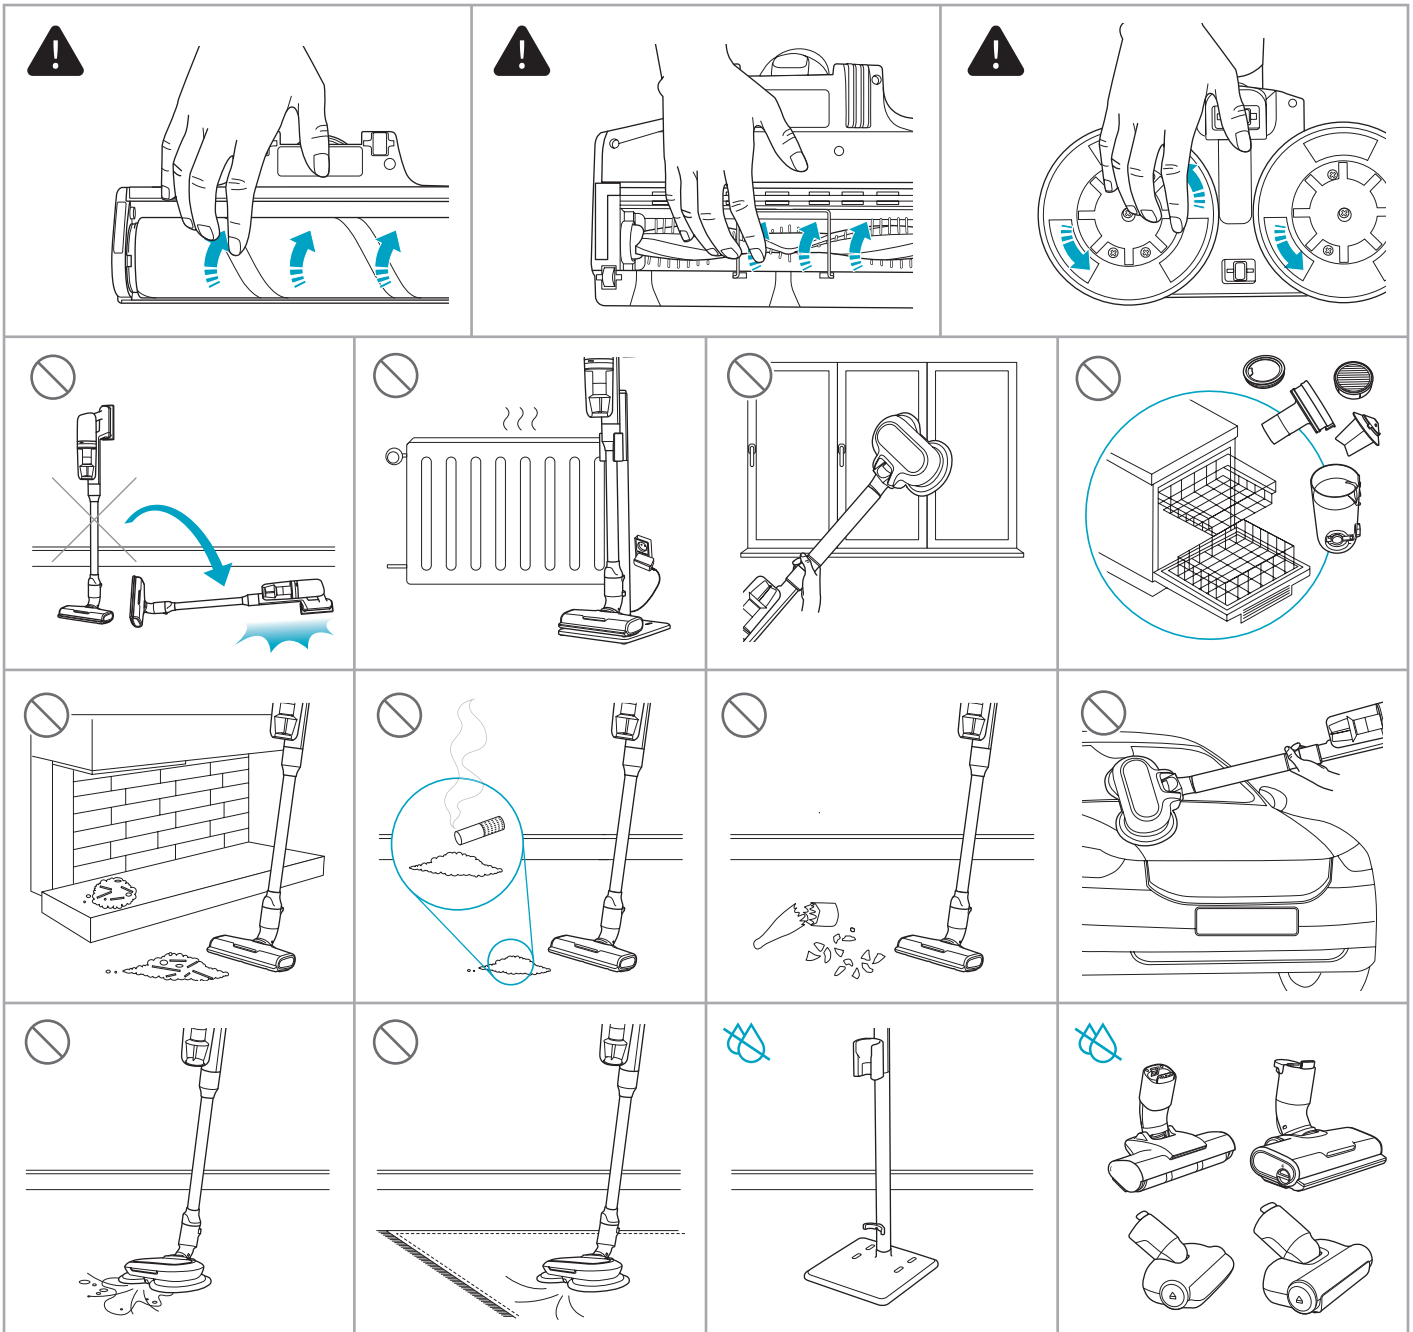

Carpet

Hard Floor

<b>ASKW5</b>	<b>AKIT23</b>	<b>AKIT22</b>	<b>AZE167</b>	<b>AZE155</b>	<b>AZE149</b>
900 923 613 <b>Yearly performance Kit</b>	900 923 392 <b>Home and car kit</b>	900 923 360 <b>Duster kit</b>	900 923 615 <b>Battery 4.0 Ah / 57 Wh</b>	900 923 388 <b>PetPro+</b>	900 923 389 <b>BedProPower+</b>
<b>AZE168</b>	<b>AZE158</b>	<b>AZE159</b>	<b>AZE146</b>	<b>AZE166</b>	
900 923 616 <b>PowerPro mop nozzle</b>	900 923 441 <b>Standard pads</b>	900 923 443 <b>Delicate pads</b>	900 923 362 <b>Duster</b>	900 923 614 <b>PowerPro hard floor nozzle</b>	
					A24538806
					<b>RECYCLED</b> Paper made from recycled material <b>FSC® C139575</b>
					<a href="http://www.shop.aeg.com">www.shop.aeg.com</a>