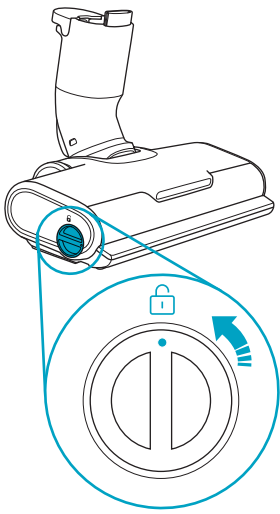

Carpet

Hard Floor

<b>ASKW5</b>	<b>AKIT23</b>	<b>AKIT22</b>	<b>AZE167</b>	<b>AZE155</b>	<b>AZE149</b>
900 923 613 <b>Yearly performance Kit</b>	900 923 392 <b>Home and car kit</b>	900 923 360 <b>Duster kit</b>	900 923 615 <b>Battery 4.0 Ah / 57 Wh</b>	900 923 388 <b>PetPro+</b>	900 923 389 <b>BedProPower+</b>
<b>AZE168</b>	<b>AZE158</b>	<b>AZE159</b>	<b>AZE146</b>	<b>AZE166</b>	
900 923 616 <b>PowerPro mop nozzle</b>	900 923 441 <b>Standard pads</b>	900 923 443 <b>Delicate pads</b>	900 923 362 <b>Duster</b>	900 923 614 <b>PowerPro hard floor nozzle</b>	
					A24538806
					<b>RECYCLED</b> Paper made from recycled material <b>FSC® C139575</b>
					<a href="http://www.shop.aeg.com">www.shop.aeg.com</a>