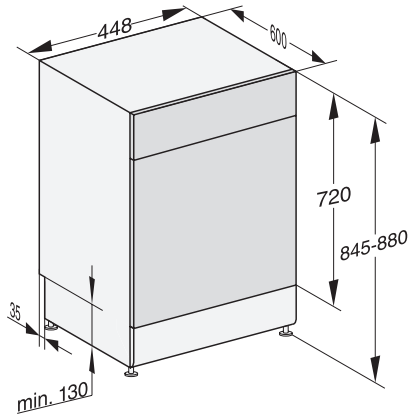

G 5740 SC SL

Freestanding dishwasher, 45 cm
for optimum drying results thanks to AutoOpen drying.

EAN: 4002516610434 / Material number: 12153410 / Old Material Number: 21574016GB

Extra Clean	•
Extra dry	•
Basket design	
Basket design	ExtraComfort 45 cm
Number of place settings	9
Safety	
Waterproof system	•
Safety lock	•
Technical data	
Niche width minimal in mm	450
Niche width max in mm	450
Niche height minimal in mm	845
Niche height maximal in mm	880
Niche depth in mm	600
Appliance width in mm	448
Appliance height in mm	845
Appliance depth in mm	600
Depth with door open in cm	119.5
Net weight in kg	48.4
Total rated load in kW	2.00
Voltage in V	230
Fuse rating in A	10
Number of phases	1
Electrical frequency standard	50
Length of water inlet hose in m	1.50
Length of water drain hose in m	1.50
Length of supply lead in m	1.80
Available display languages	
Available display languages through MultiLingua	deutsch, english, español, français, italiano, nederlands, portugês, türkçe

G 5740 SC SL

Freestanding dishwasher, 45 cm
for optimum drying results thanks to AutoOpen drying.

G7000, free standing dishwasher, 45cm (installation drawing)