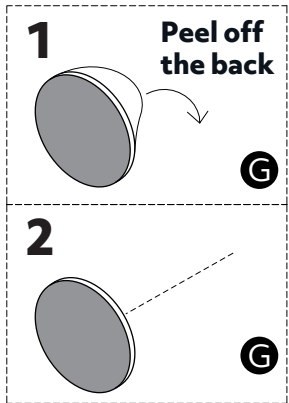

3

4

Warning!
Please do fully tighten all the bolts in this step.