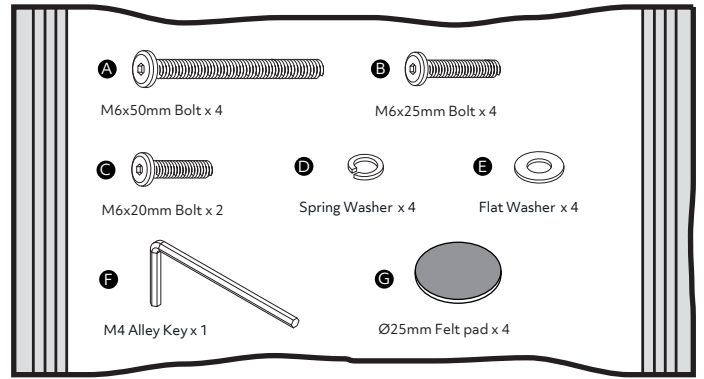

Fittings (Shown to scale)

Bag 1

M6x50mm Bolt x 4

M6x25mm Bolt x 4

M6x20mm Bolt x 2

Spring Washer x 4

Flat Washer x 4

M4 Alley Key x 1

Ø25mm Felt pad x 4

Parts

1 Up Leg Frame x 1
(745x 675mm)

2 Bottom Leg Frame x 1
(745 x 675mm)

3 Support Rail x 1
(220 x 50mm)

4 Seat x 1
(460 x 460mm)

5 Back x 1
(490 x 130mm)

1