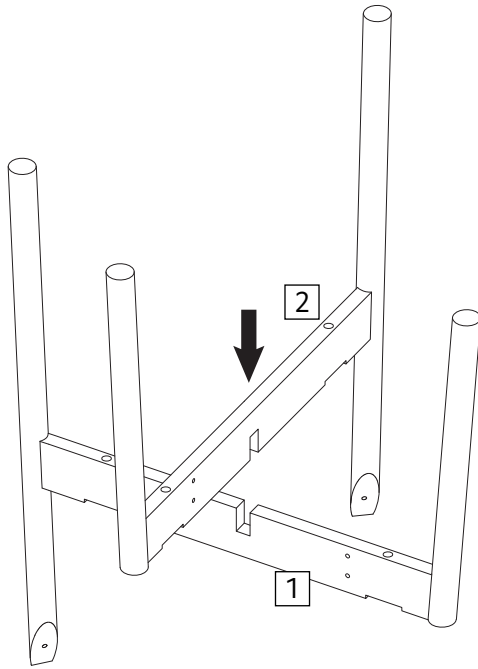

Fittings (Shown to scale)

Bag 1

M6x50mm Bolt x 4

M6x25mm Bolt x 4

M6x20mm Bolt x 2

Spring Washer x 4

Flat Washer x 4

M4 Alley Key x 1

Ø25mm Felt pad x 4

Parts

1 Up Leg Frame x 1
(745x 675mm)

2 Bottom Leg Frame x 1
(745 x 675mm)

3 Support Rail x 1
(220 x 50mm)

4 Seat x 1
(460 x 460mm)

5 Back x 1
(490 x 130mm)

1