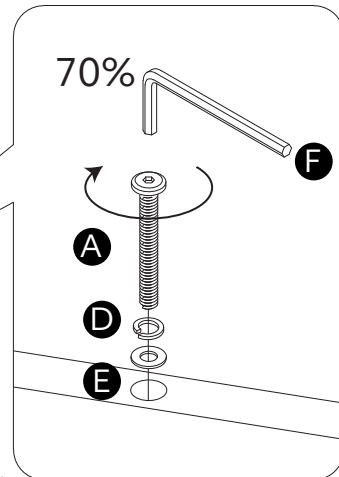

Fittings (Shown to scale)

Bag 1

M6x50mm Bolt x 4

M6x25mm Bolt x 4

M6x20mm Bolt x 2

Spring Washer x 4

Flat Washer x 4

M4 Alley Key x 1

Ø25mm Felt pad x 4

Parts

1 Up Leg Frame x 1
(745x 675mm)

2 Bottom Leg Frame x 1
(745 x 675mm)

3 Support Rail x 1
(220 x 50mm)

4 Seat x 1
(460 x 460mm)

5 Back x 1
(490 x 130mm)

1

2

Warning!
Please do not fully tighten the bolts in this step.

3

4

Warning!
Please do fully tighten all the bolts in this step.

5

Assembly is complete.