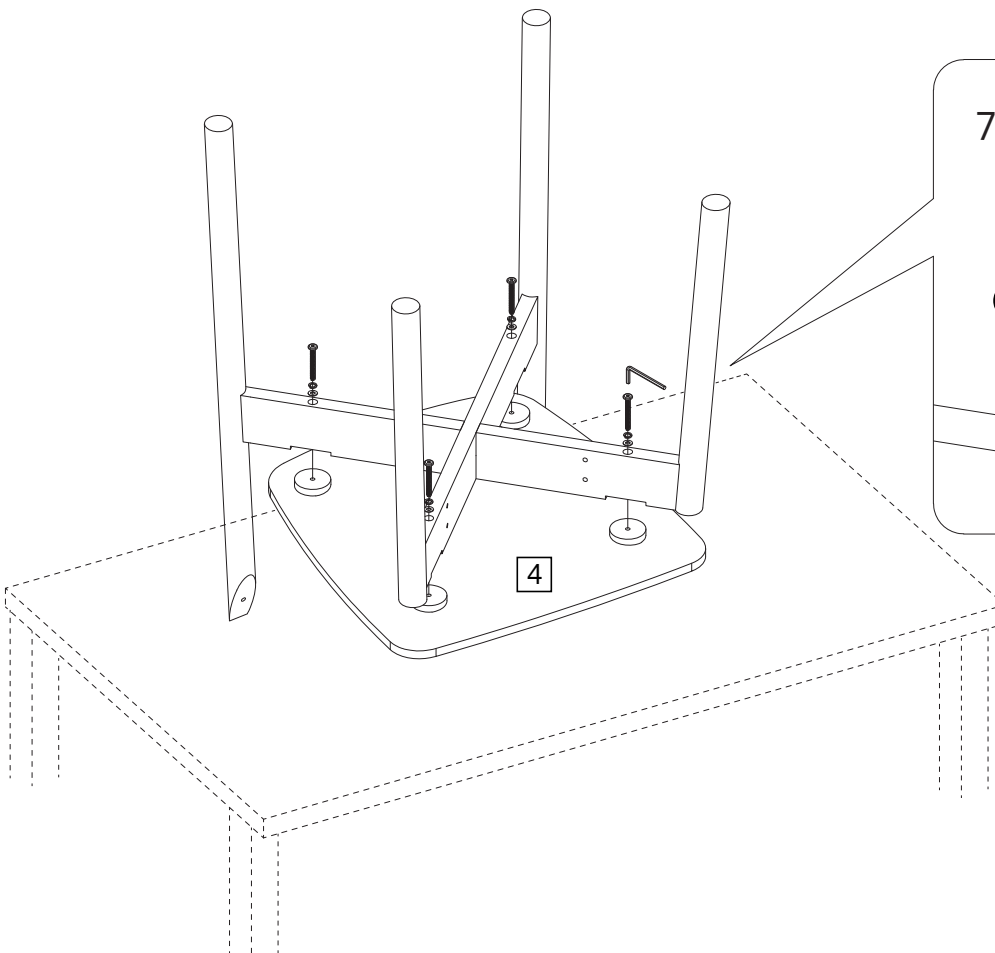

1

2

Warning!
Please do not fully tighten the bolts in this step.