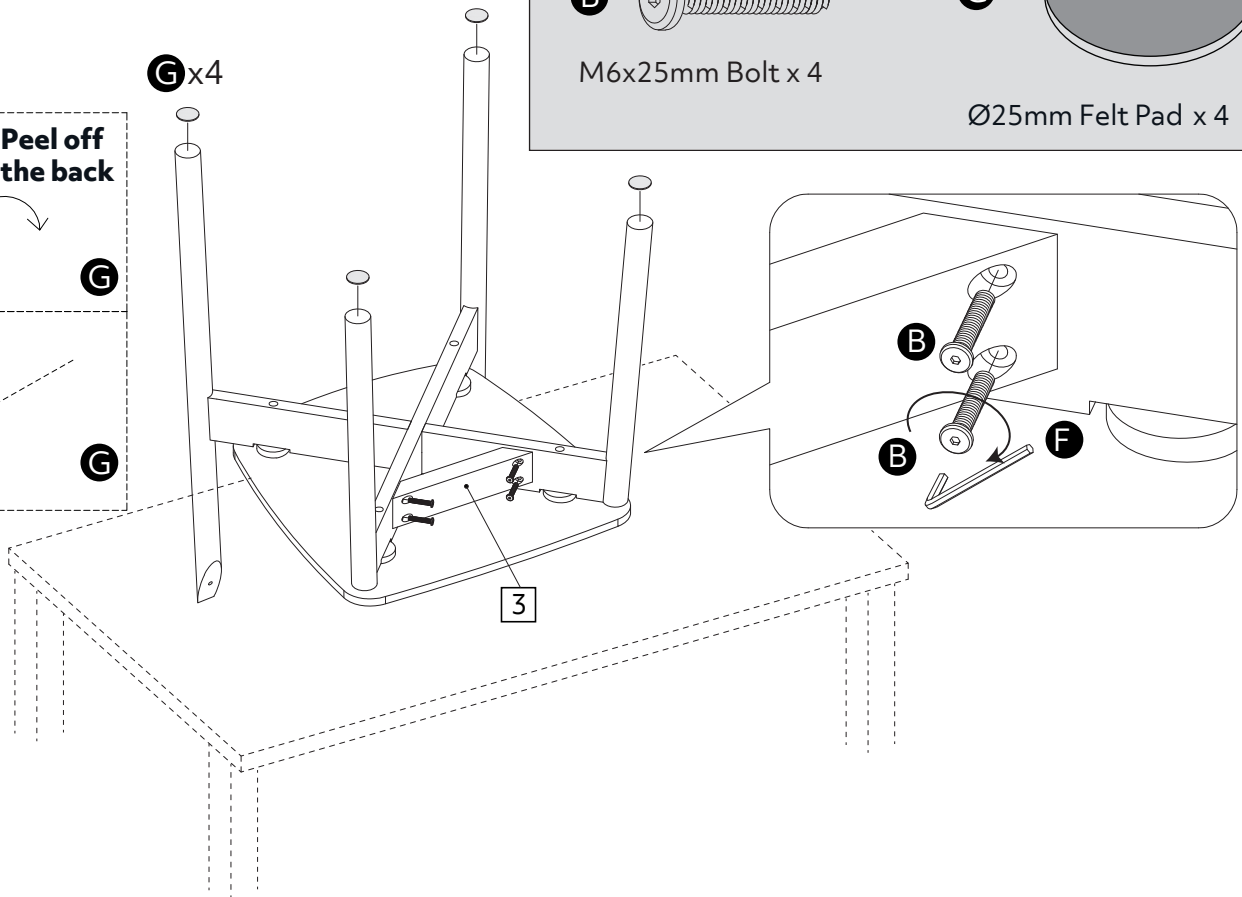

3

4

Warning!
Please do fully tighten all the bolts in this step.