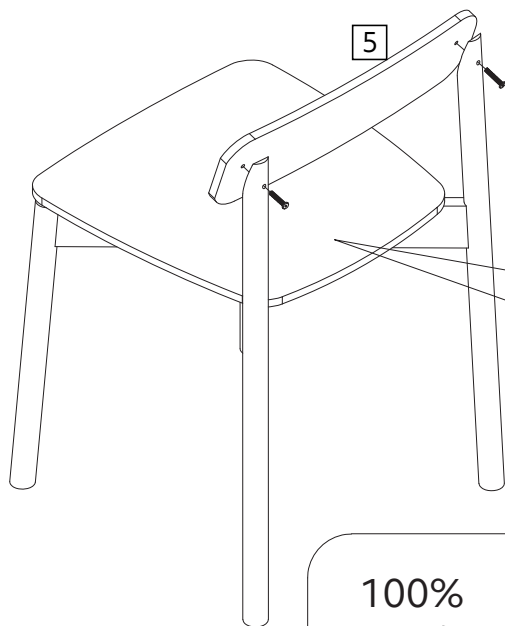

4

Warning!
Please do fully tighten all the bolts in this step.