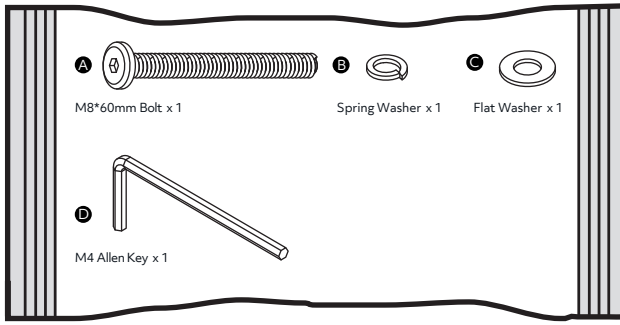

Fittings (Shown to scale)

Bag 1

Panels

1 Upper Frame x 1
(945 x 260mm)

2 Bottom Frame x 1
(770 x 378mm)

1

2

Assembly is complete.