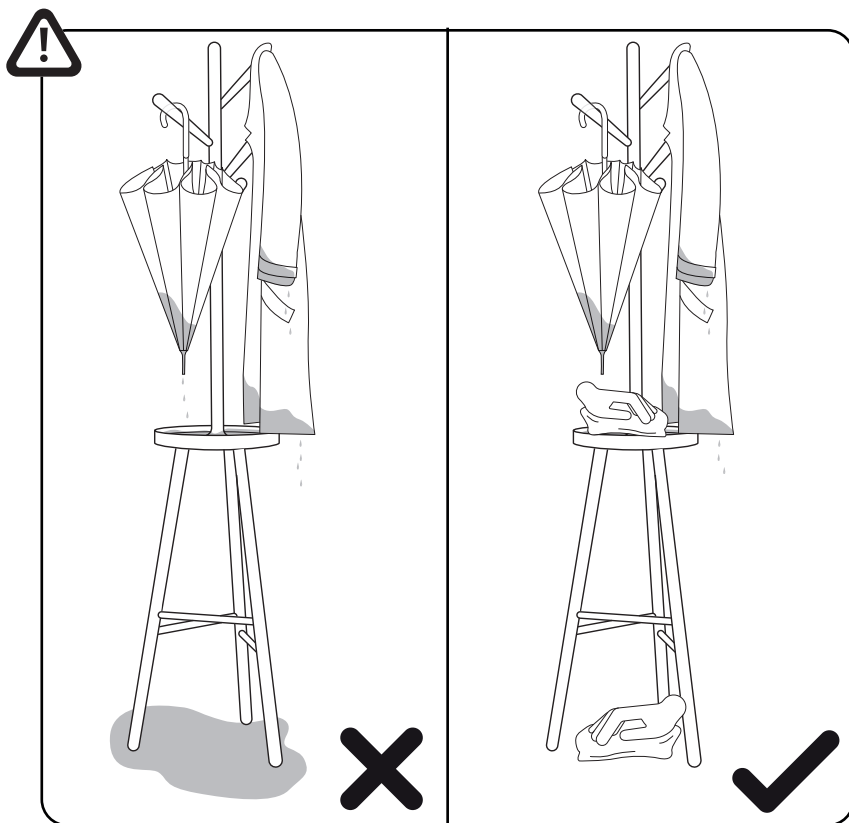

Fittings (Shown to scale)

Bag 1

Panels

1 Upper Frame x 1
(945 x 260mm)

2 Bottom Frame x 1
(770 x 378mm)

1

2

Assembly is complete.