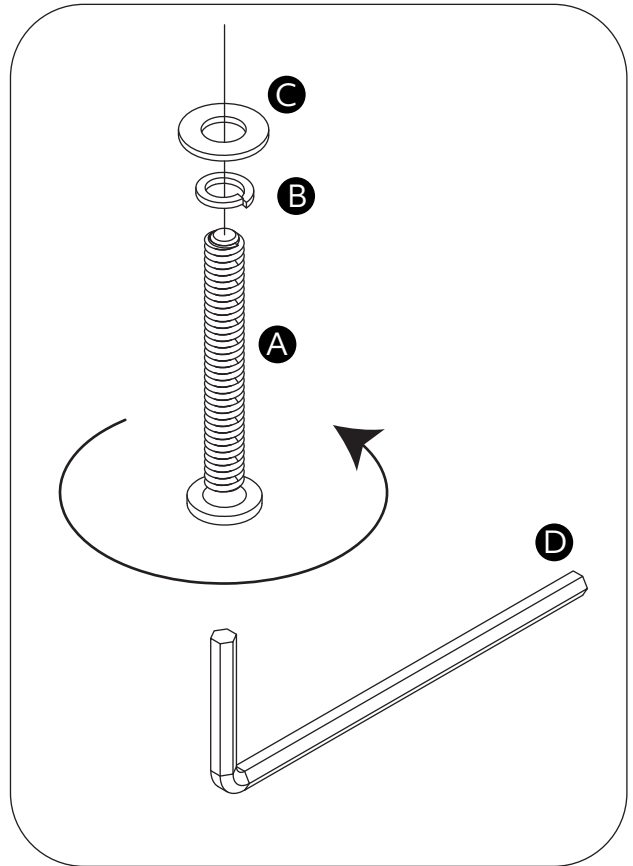

Fittings (Shown to scale)

Bag 1

Panels

1 Upper Frame x 1
(945 x 260mm)

2 Bottom Frame x 1
(770 x 378mm)

1

2

Assembly is complete.