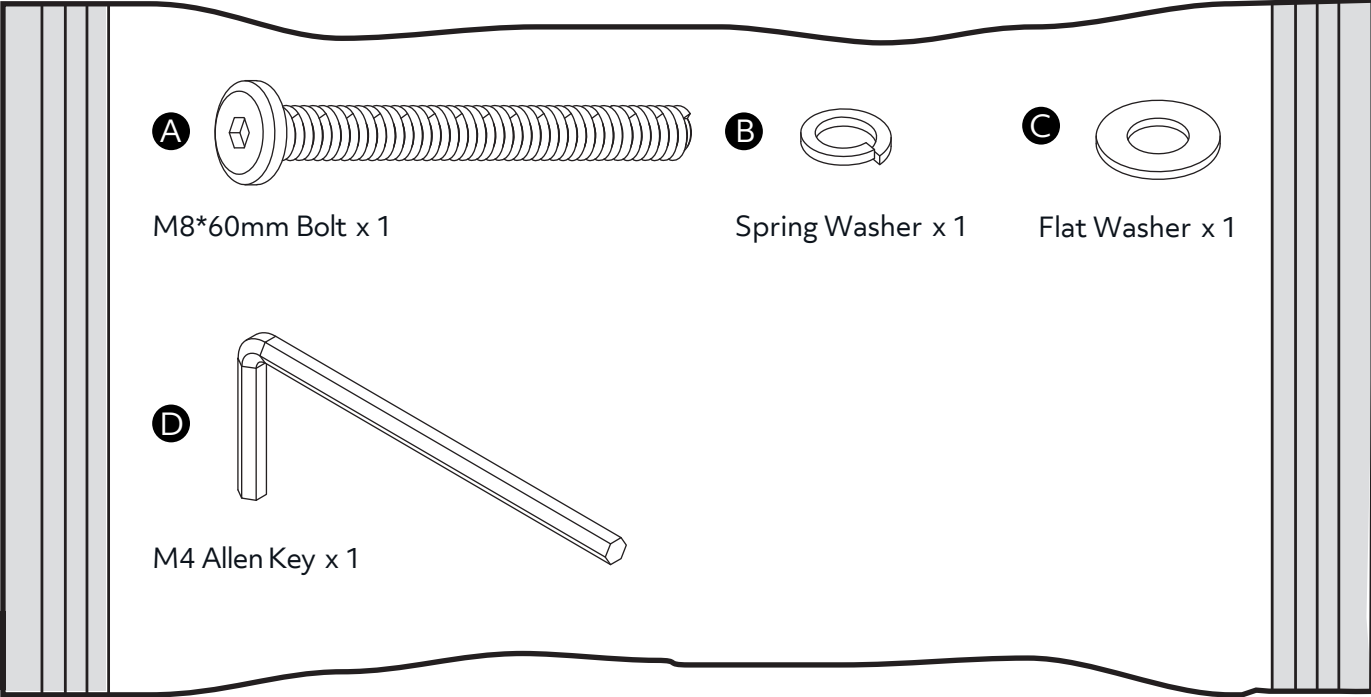

Fittings (Shown to scale)

Bag 1

Panels

1 Upper Frame x 1
(945 x 260mm)

2 Bottom Frame x 1
(770 x 378mm)

1

2

Assembly is complete.