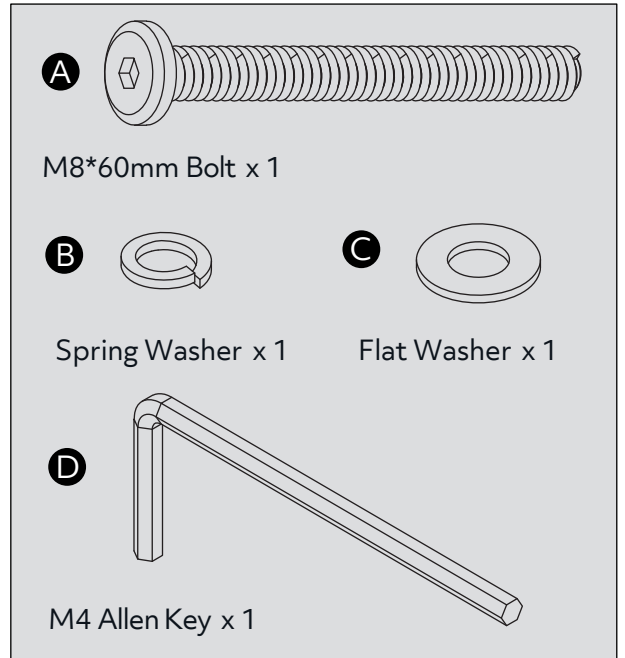

Fittings (Shown to scale)

Bag 1

Panels

1 Upper Frame x 1
(945 x 260mm)

2 Bottom Frame x 1
(770 x 378mm)

1

2

Assembly is complete.