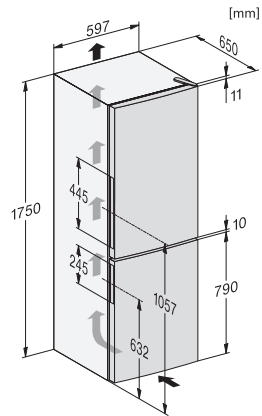

KD4050E Active, KD4052E Active, installation sketch (installation drawings)