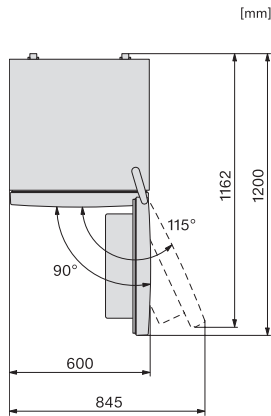

KD 4052 E Active
Freestanding fridge-freezer
with DailyFresh, DuplexCool & ComfortFrost for an affordable entry-level price.

KF4372CD, KF4392CD, KD4050E Active, KD4052E Active, KD4072E Active, KD4172E Active, top view (installation drawings)