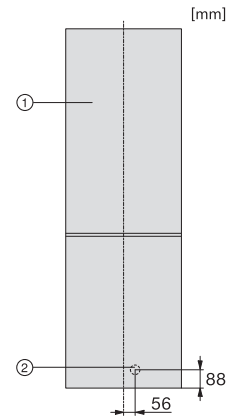

KDN4071E, KDN4074E, KDN4174E, KD4050E, KD4052E, KD4072E, KD4172E, connection sketch (footnote*) (installation drawings)

*1. View from the front, 2. Mains connection cable, L 2400 mm