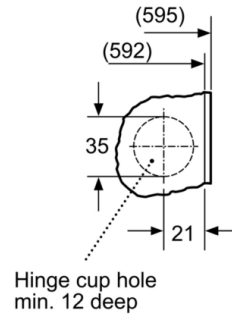

Technical Data

Construction type: Built-in
Door hinge: Left
Color / Material body: White
Length of electrical supply cord: 210.0 cm
Height for building under: 820.00 mm
Height of the appliance: 818 mm
Dimensions of the product: 818 x 596 x 544 mm
Wheels: No
Net weight: 76.3 kg
Drum volume: 55 l
Main colour of product: White
Door Frame: White
Noise level washing: 41 dB(A) re 1 pW
Connection rating: 2300 W
Fuse protection: 10 A
Voltage: 220-240 V
Frequency: 50 Hz
Energy Star Qualified: No
Cord Included: Yes
Plug type: GB plug
Length of supply hose (in): 86.61 "
Dimensions of the packed product: 34.44 x 25.19 x 25.19
Net weight: 168.000 lbs
Gross weight: 170.000 lbs
Length of drain hose: 220.00 cm
Length of supply hose: 220.00 cm
Dimensions of the packed product (HxWxD): 875 x 640 x 640 mm
Gross weight: 77.2 kg
Connection rating: 2300 W
Fuse protection: 10 A
Voltage: 220-240 V
Frequency: 50 Hz
Water protection system: Aquastop
Maximum spin speed: 1400 rpm
Spin speed options: Variable
Digital countdown indicator: Yes
Drying progress indicator: LED, LED-display
Energy Efficiency Class: C
Weighted energy consumption in kWh per 100 washing cycles of eco 40-60 programme: 62 kWh
Maximum capacity in kg: 8.0 kg
The water consumption of the eco programme in liters per cycle: 45 l
Duration of eco 40-60 programme in hours and mins at rated capacity: 3:26 h
Spin-drying efficiency class of eco 40-60 programme: B
Airborne acoustical noise emission class: A
Airborne acoustical noise emissions : 66 dB(A) re 1 pW

**Series 8, Built-in washing machine, 8 kg,
1400 rpm
WIW28502GB**

measurements in mm

Z detail

measurements in mm

measurements in mm

measurements in mm