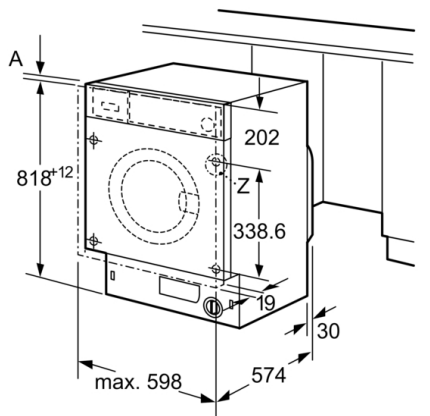

Technical Data

Construction type: Built-in
Door hinge: Left
Color / Material body: White
Length of electrical supply cord: 210.0 cm
Height for building under: 820.00 mm
Height of the appliance: 818 mm
Dimensions of the product: 818 x 596 x 544 mm
Wheels: No
Net weight: 76.3 kg
Drum volume: 55 l
Main colour of product: White
Door Frame: White
Noise level washing: 41 dB(A) re 1 pW
Connection rating: 2300 W
Fuse protection: 10 A
Voltage: 220-240 V
Frequency: 50 Hz
Energy Star Qualified: No
Cord Included: Yes
Plug type: GB plug
Length of supply hose (in): 86.61 "
Dimensions of the packed product: 34.44 x 25.19 x 25.19
Net weight: 168.000 lbs
Gross weight: 170.000 lbs
Length of drain hose: 220.00 cm
Length of supply hose: 220.00 cm
Dimensions of the packed product (HxWxD): 875 x 640 x 640 mm
Gross weight: 77.2 kg
Connection rating: 2300 W
Fuse protection: 10 A
Voltage: 220-240 V
Frequency: 50 Hz
Water protection system: Aquastop
Maximum spin speed: 1400 rpm
Spin speed options: Variable
Digital countdown indicator: Yes
Drying progress indicator: LED, LED-display
Energy Efficiency Class: C
Weighted energy consumption in kWh per 100 washing cycles of eco 40-60 programme: 62 kWh
Maximum capacity in kg: 8.0 kg
The water consumption of the eco programme in liters per cycle: 45 l
Duration of eco 40-60 programme in hours and mins at rated capacity: 3:26 h
Spin-drying efficiency class of eco 40-60 programme: B
Airborne acoustical noise emission class: A
Airborne acoustical noise emissions : 66 dB(A) re 1 pW

- Fully integrated
- Large white door with 130° opening and 30 cm porthole
- Furniture door is reversible
- Height adjustment with cardanDrive
- adjustable base height: 15 cm
- adjustable base depth: 6.5 cm

**Series 8, Built-in washing machine, 8 kg,
1400 rpm
WIW28502GB**

measurements in mm

Z detail

measurements in mm

measurements in mm

measurements in mm