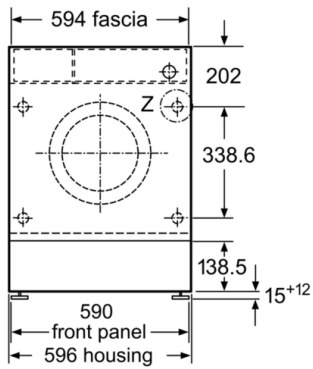

**Series 8, Built-in washing machine, 8 kg,
1400 rpm
WIW28502GB**

measurements in mm