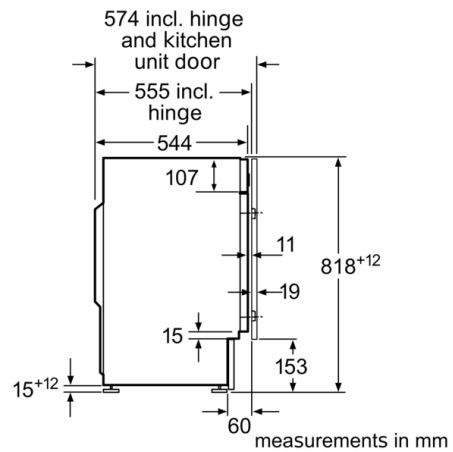

Technical Data

Construction type: Built-in
Door hinge: Left
Color / Material body: White
Length of electrical supply cord: 210.0 cm
Height for building under: 820.00 mm
Height of the appliance: 818 mm
Dimensions of the product: 818 x 596 x 544 mm
Wheels: No
Net weight: 76.3 kg
Drum volume: 55 l
Main colour of product: White
Door Frame: White
Noise level washing: 41 dB(A) re 1 pW
Connection rating: 2300 W
Fuse protection: 10 A
Voltage: 220-240 V
Frequency: 50 Hz
Energy Star Qualified: No
Cord Included: Yes
Plug type: GB plug
Length of supply hose (in): 86.61 "
Dimensions of the packed product: 34.44 x 25.19 x 25.19
Net weight: 168.000 lbs
Gross weight: 170.000 lbs
Length of drain hose: 220.00 cm
Length of supply hose: 220.00 cm
Dimensions of the packed product (HxWxD): 875 x 640 x 640 mm
Gross weight: 77.2 kg
Connection rating: 2300 W
Fuse protection: 10 A
Voltage: 220-240 V
Frequency: 50 Hz
Water protection system: Aquastop
Maximum spin speed: 1400 rpm
Spin speed options: Variable
Digital countdown indicator: Yes
Drying progress indicator: LED, LED-display
Energy Efficiency Class: C
Weighted energy consumption in kWh per 100 washing cycles of eco 40-60 programme: 62 kWh
Maximum capacity in kg: 8.0 kg
The water consumption of the eco programme in liters per cycle: 45 l
Duration of eco 40-60 programme in hours and mins at rated capacity: 3:26 h
Spin-drying efficiency class of eco 40-60 programme: B
Airborne acoustical noise emission class: A
Airborne acoustical noise emissions : 66 dB(A) re 1 pW

**Series 8, Built-in washing machine, 8 kg,
1400 rpm
WIW28502GB**

measurements in mm

Z detail

measurements in mm

measurements in mm

measurements in mm